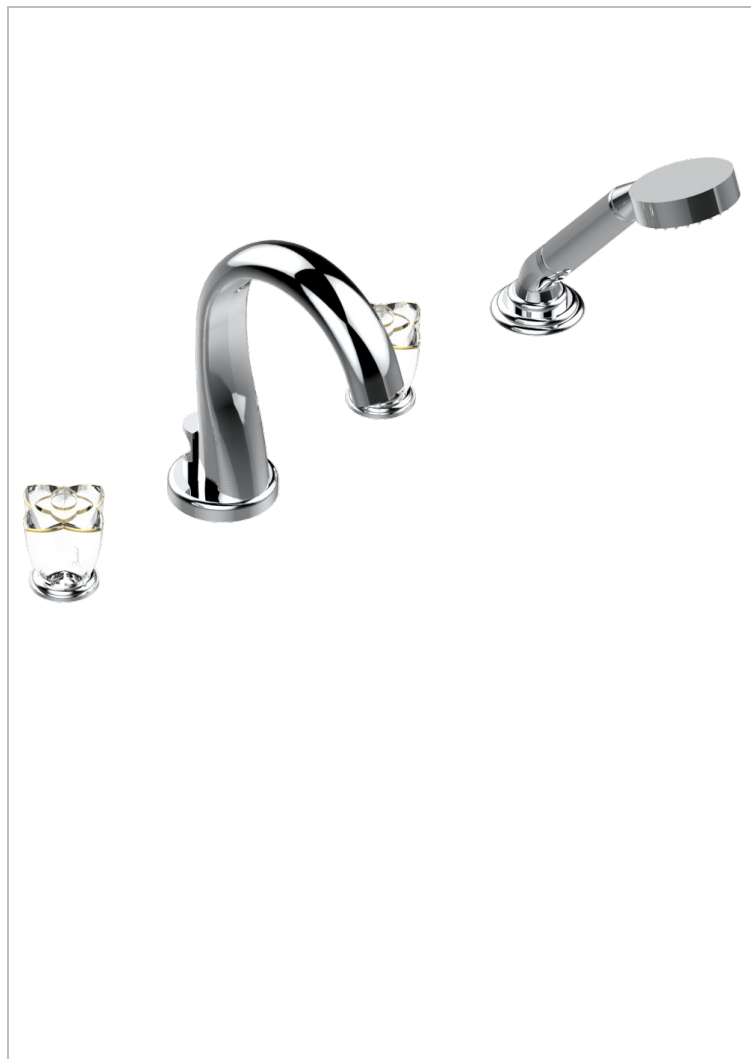

# PETALE DE CRISTAL - CLEAR CRYSTAL FINE GOLD THREAD

U6E-112BUS

Roman tub set with diverter spout and handshower, 3/4" valves

## TECHNICAL SPECS

- Recommandé : 3 bars (max. 5 bars) - Advised : 43,5 psi (max. 72 psi)
- Bec : 44,5 l/min à 3 bars - Douchette : 9,5 l/min à 3 bars
- Spout : 11.78 gpm at 43.5 psi - Handshower : 2.5 gpm at 43.5 psi