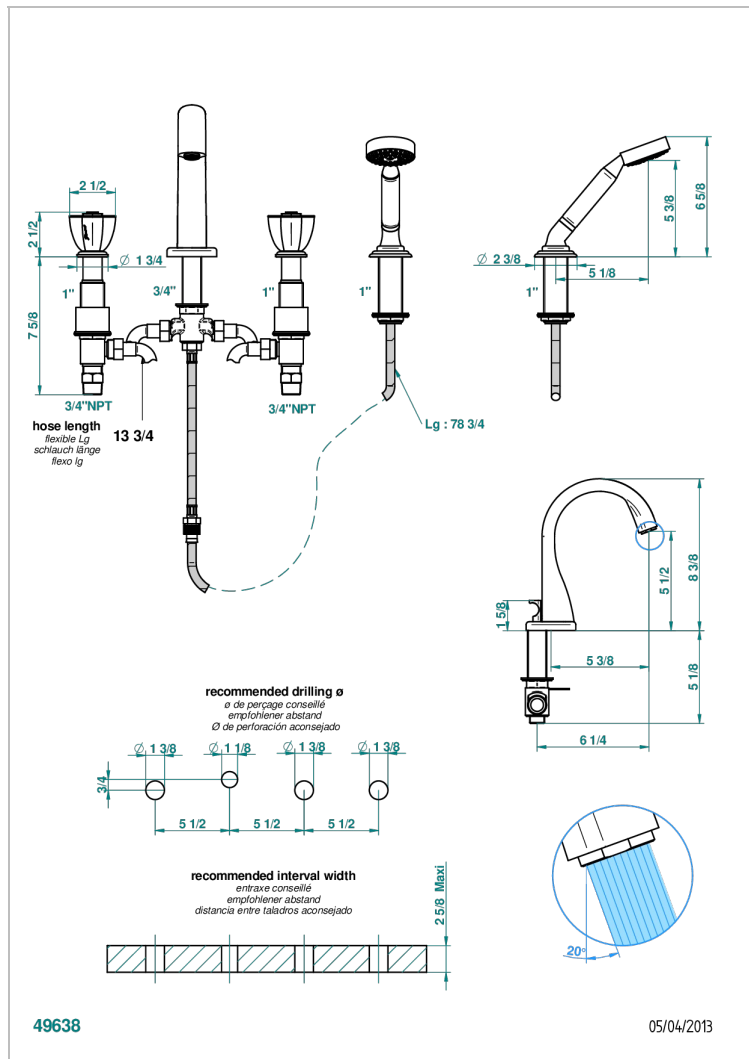

# PETALE DE CRISTAL - CLEAR CRYSTAL FINE GOLD THREAD

U6E-112BUS

Roman tub set with diverter spout and handshower, 3/4" valves

## TECHNICAL SPECS

- Recommandé : 3 bars (max. 5 bars) - Advised : 43,5 psi (max. 72 psi)
- Bec : 44,5 l/min à 3 bars - Douchette : 9,5 l/min à 3 bars
- Spout : 11.78 gpm at 43.5 psi - Handshower : 2.5 gpm at 43.5 psi