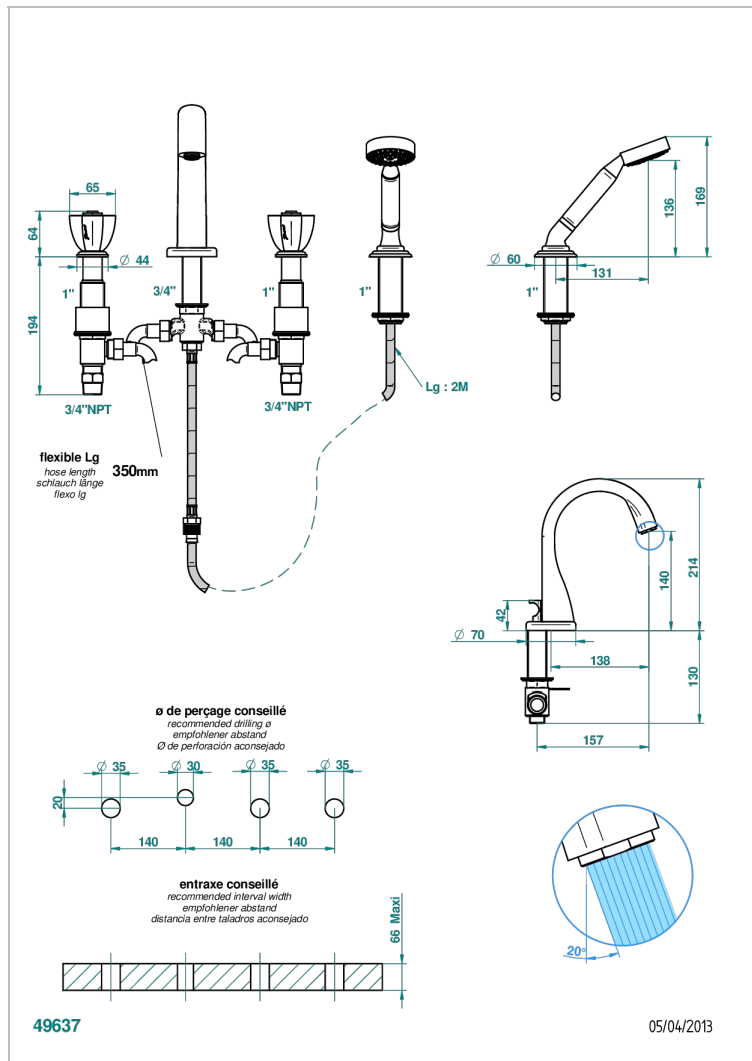

PETALE DE CRISTAL - BLACK CRYSTAL

U6D-112BUS

Roman tub set with diverter spout and handshower, 3/4" valves

CHARACTERISTIC

- ASME : ASME A112.18.1-2011/CSA B125.1-11

TECHNICAL SPECS

- Recommandé : 3 bars (max. 5 bars) - Advised : 43,5 psi (max. 72 psi)
- Bec : 44,5 l/min à 3 bars - Douchette : 9,5 l/min à 3 bars
- Spout : 11.78 gpm at 43.5 psi - Handshower : 2.5 gpm at 43.5 psi

STANDARDS

AVAILABLE FINITIONS

Black ceram - D30
Blush PVD - H62
Brass color PVD - H49
Brown bronze color PVD - F33
Chrome polished - A02
Chrome polished / gold polished - G02

Copper antique matt, coated - H07
Gold color PVD - H52
Gold mat - F07
Gold polished - F01
Graphite PVD - H64
Light coated bronze - D01