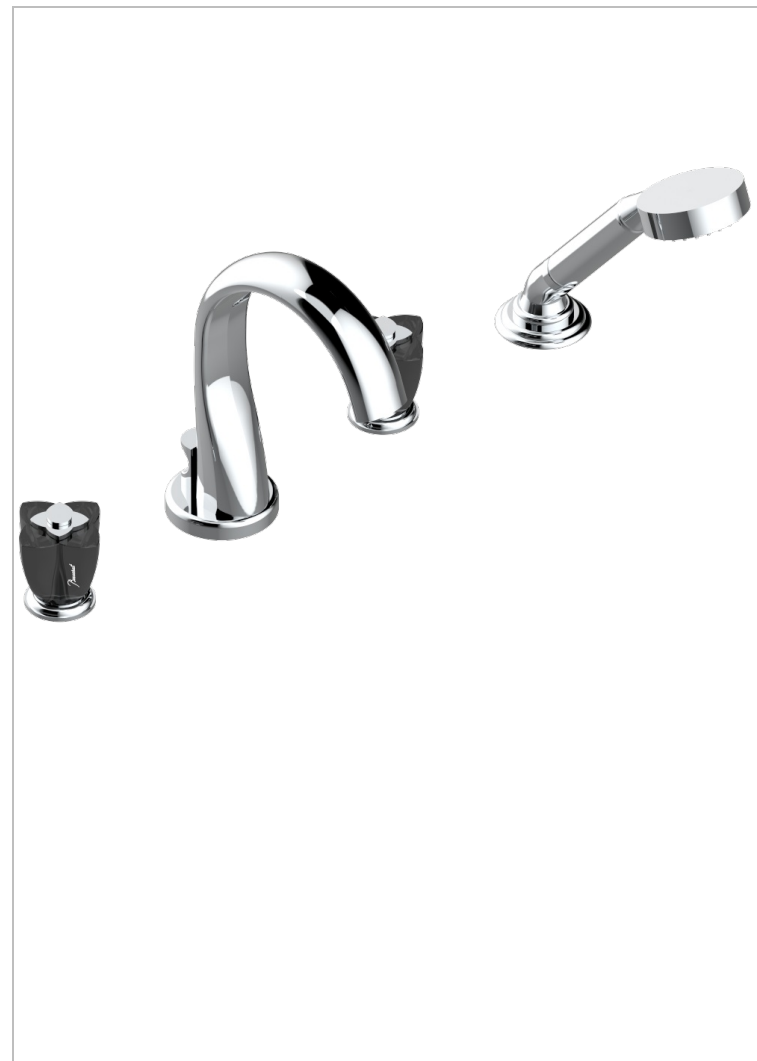

PETALE DE CRISTAL - BLACK CRYSTAL

U6D-112BUS

Roman tub set with diverter spout and handshower, 3/4" valves

CHARACTERISTIC

- ASME : ASME A112.18.1-2011/CSA B125.1-11

TECHNICAL SPECS

- Recommandé : 3 bars (max. 5 bars) - Advised : 43,5 psi (max. 72 psi)
- Bec : 44,5 l/min à 3 bars - Douchette : 9,5 l/min à 3 bars
- Spout : 11.78 gpm at 43.5 psi - Handshower : 2.5 gpm at 43.5 psi

STANDARDS

AVAILABLE FINITIONS

Black ceram - D30
Blush PVD - H62
Brass color PVD - H49
Brown bronze color PVD - F33
Chrome polished - A02
Chrome polished / gold polished - G02

Copper antique matt, coated - H07
Gold color PVD - H52
Gold mat - F07
Gold polished - F01
Graphite PVD - H64
Light coated bronze - D01

Matt Umber PVD - H67
Matt blush PVD - H60
Matt brass color PVD - H50
Matt brown bronze color PVD - F34
Matt chrome (American satin) - C02
Matt gold color PVD - H53

Matt graphite PVD - H65
Matt nickel (American satin) - C01
Matt nickel color PVD - H56
Nickel antique / Sovereign - H28
Nickel color PVD - H55
Nickel polished - B01

Soft gold - F30
Soft matt gold - F31
Umber PVD - H66