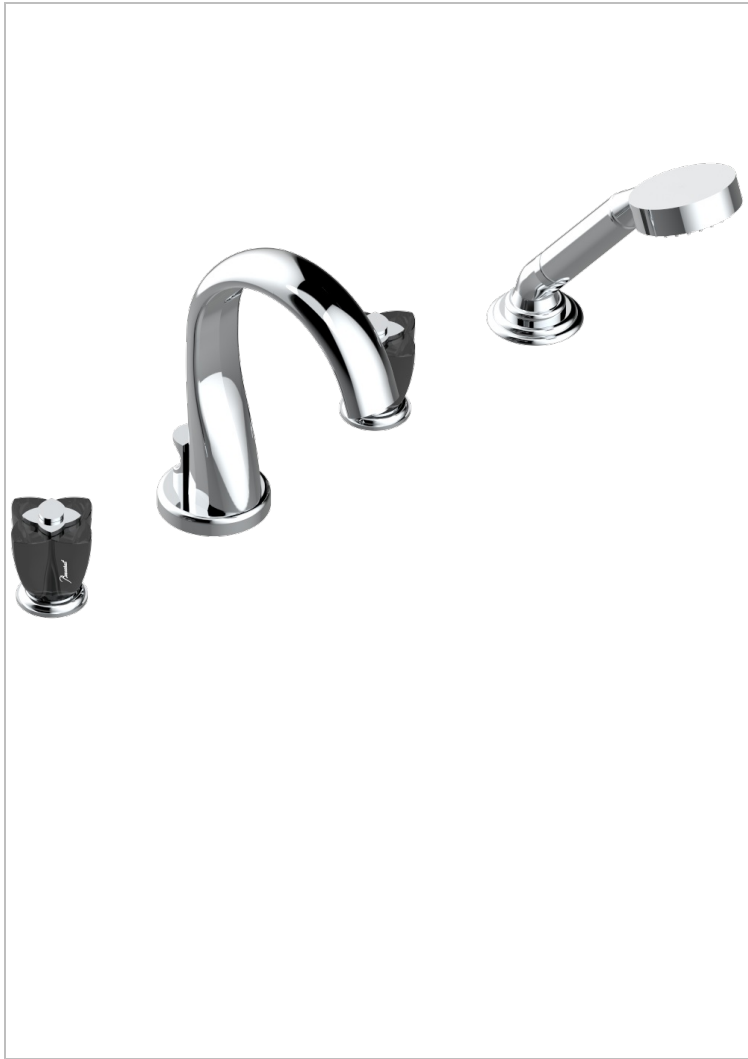

PETALE DE CRISTAL - BLACK CRYSTAL

U6D-112BUS

Roman tub set with diverter spout and handshower, 3/4" valves

CHARACTERISTIC

- ASME : ASME A112.18.1-2011/CSA B125.1-11

TECHNICAL SPECS

- Recommandé : 3 bars (max. 5 bars) - Advised : 43,5 psi (max. 72 psi)
- Bec : 44,5 l/min à 3 bars - Douchette : 9,5 l/min à 3 bars
- Spout : 11.78 gpm at 43.5 psi - Handshower : 2.5 gpm at 43.5 psi

STANDARDS

AVAILABLE FINITIONS

Black ceram - D30
Blush PVD - H62
Brass color PVD - H49
Brown bronze color PVD - F33
Chrome polished - A02
Chrome polished / gold polished - G02

Copper antique matt, coated - H07
Gold color PVD - H52
Gold mat - F07
Gold polished - F01
Graphite PVD - H64
Light coated bronze - D01

Matt Umber PVD - H67
Matt blush PVD - H60
Matt brass color PVD - H50
Matt brown bronze color PVD - F34
Matt chrome (American satin) - C02
Matt gold color PVD - H53

Matt graphite PVD - H65
Matt nickel (American satin) - C01
Matt nickel color PVD - H56
Nickel antique / Sovereign - H28
Nickel color PVD - H55
Nickel polished - B01

Soft gold - F30
Soft matt gold - F31
Umber PVD - H66