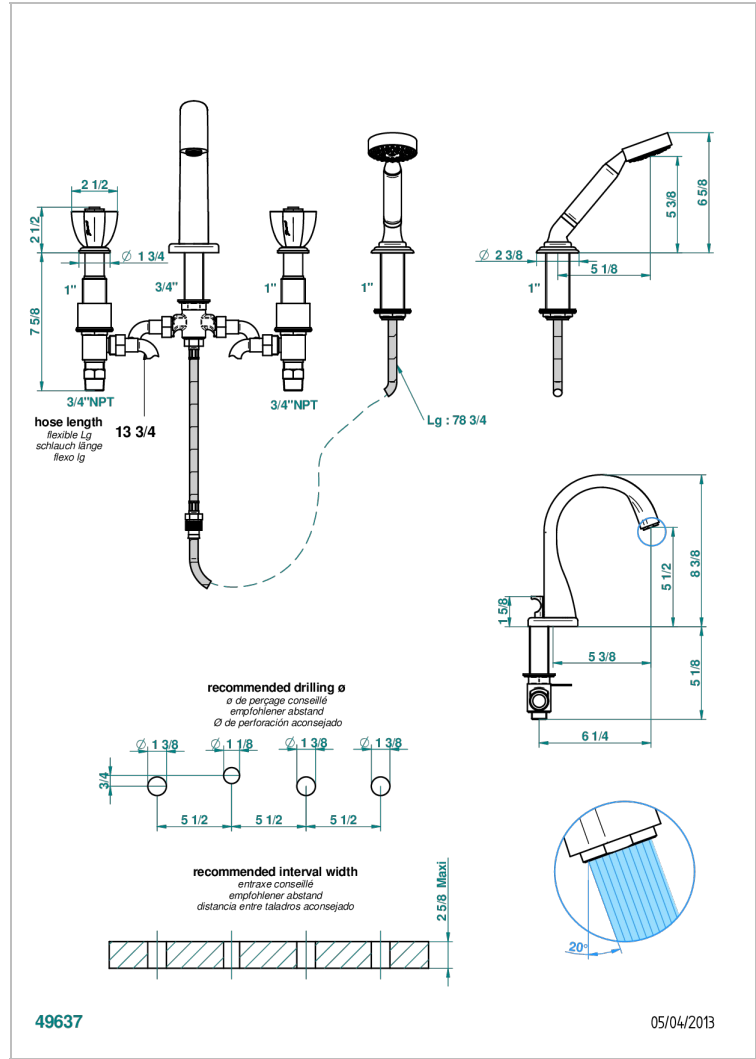

PETALE DE CRISTAL - BLACK CRYSTAL

U6D-112BUS

Roman tub set with diverter spout and handshower, 3/4" valves

CHARACTERISTIC

- ASME : ASME A112.18.1-2011/CSA B125.1-11

TECHNICAL SPECS

- Recommandé : 3 bars (max. 5 bars) - Advised : 43,5 psi (max. 72 psi)
- Bec : 44,5 l/min à 3 bars - Douchette : 9,5 l/min à 3 bars
- Spout : 11.78 gpm at 43.5 psi - Handshower : 2.5 gpm at 43.5 psi

STANDARDS

AVAILABLE FINITIONS

Black ceram - D30
Blush PVD - H62
Brass color PVD - H49
Brown bronze color PVD - F33
Chrome polished - A02
Chrome polished / gold polished - G02

Copper antique matt, coated - H07
Gold color PVD - H52
Gold mat - F07
Gold polished - F01
Graphite PVD - H64
Light coated bronze - D01