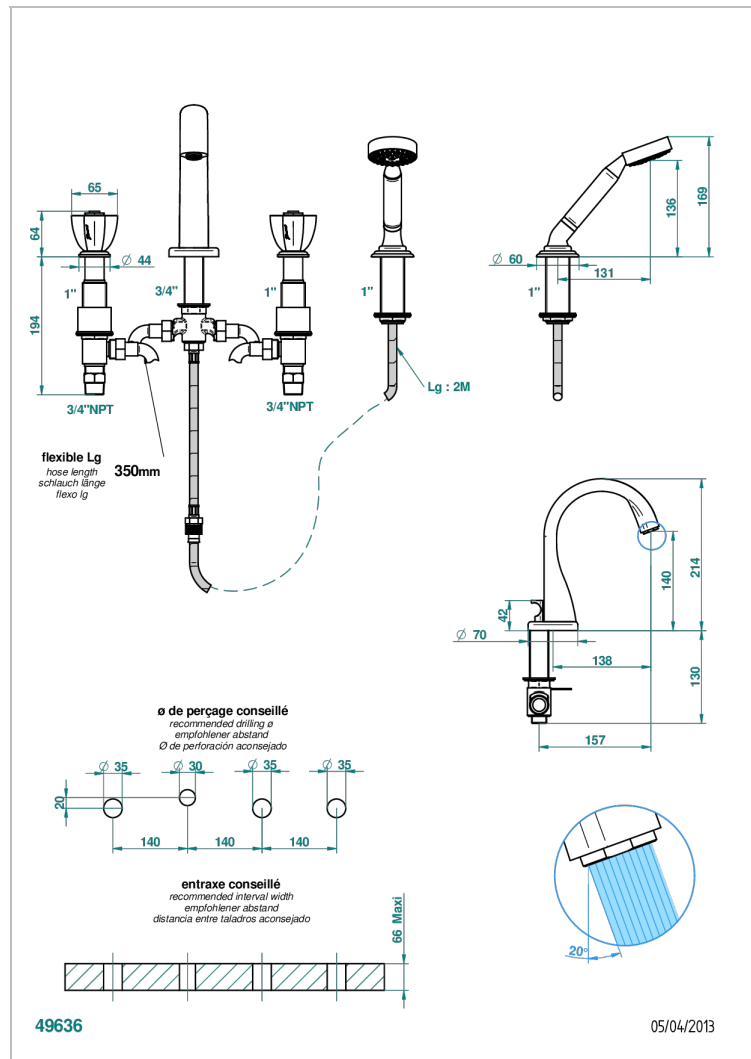

PETALE DE CRISTAL - RED CRYSTAL

U6C-112BUS

Roman tub set with diverter spout and handshower, 3/4" valves

CHARACTERISTIC

- ASME : ASME A112.18.1-2011/CSA B125.1-11

TECHNICAL SPECS

- Recommandé : 3 bars (max. 5 bars) - Advised : 43,5 psi (max. 72 psi)
- Bec : 44,5 l/min à 3 bars - Douchette : 9,5 l/min à 3 bars
- Spout : 11.78 gpm at 43.5 psi - Handshower : 2.5 gpm at 43.5 psi

STANDARDS

AVAILABLE FINITIONS

Black ceram - D30
Blush PVD - H62
Brass color PVD - H49
Brown bronze color PVD - F33
Chrome polished - A02
Chrome polished / gold polished - G02

Copper antique matt, coated - H07
Gold color PVD - H52
Gold mat - F07
Gold polished - F01
Graphite PVD - H64
Light coated bronze - D01