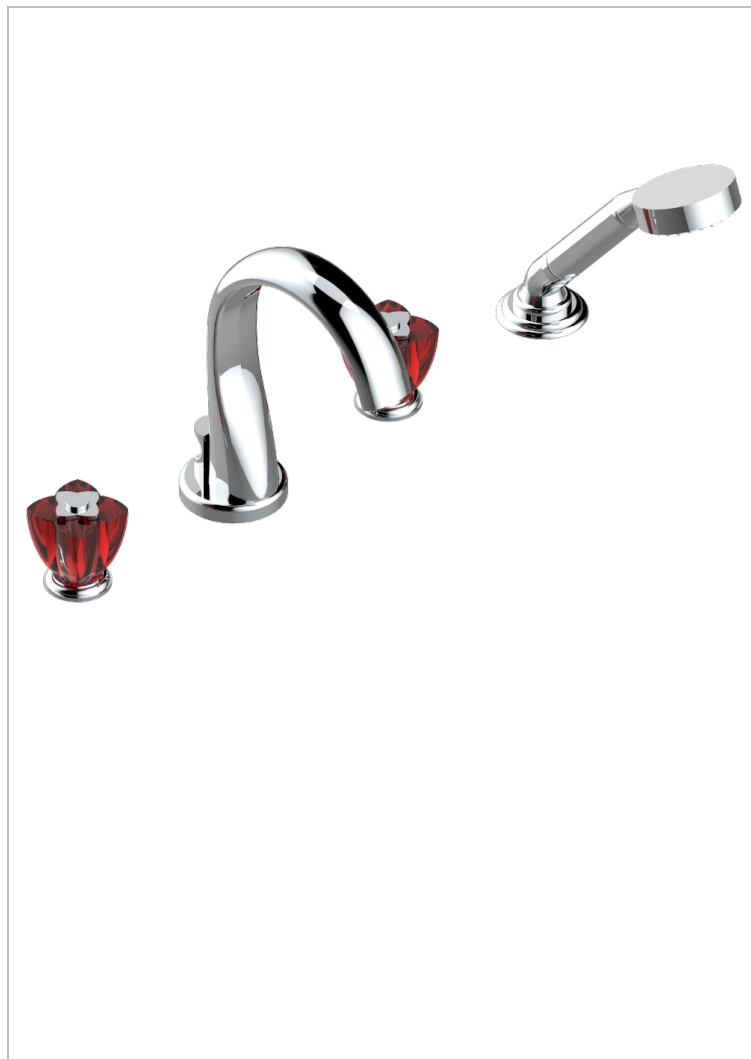

PETALE DE CRISTAL - RED CRYSTAL

U6C-112BUS

Roman tub set with diverter spout and handshower, 3/4" valves

CHARACTERISTIC

- ASME : ASME A112.18.1-2011/CSA B125.1-11

TECHNICAL SPECS

- Recommandé : 3 bars (max. 5 bars) - Advised : 43,5 psi (max. 72 psi)
- Bec : 44,5 l/min à 3 bars - Douchette : 9,5 l/min à 3 bars
- Spout : 11.78 gpm at 43.5 psi - Handshower : 2.5 gpm at 43.5 psi

STANDARDS

AVAILABLE FINITIONS

Black ceram - D30
Blush PVD - H62
Brass color PVD - H49
Brown bronze color PVD - F33
Chrome polished - A02
Chrome polished / gold polished - G02

Copper antique matt, coated - H07
Gold color PVD - H52
Gold mat - F07
Gold polished - F01
Graphite PVD - H64
Light coated bronze - D01

Matt Umber PVD - H67
Matt blush PVD - H60
Matt brass color PVD - H50
Matt brown bronze color PVD - F34
Matt chrome (American satin) - C02
Matt gold color PVD - H53

Matt graphite PVD - H65
Matt nickel (American satin) - C01
Matt nickel color PVD - H56
Nickel antique / Sovereign - H28
Nickel color PVD - H55
Nickel polished - B01

Soft gold - F30
Soft matt gold - F31
Umber PVD - H66