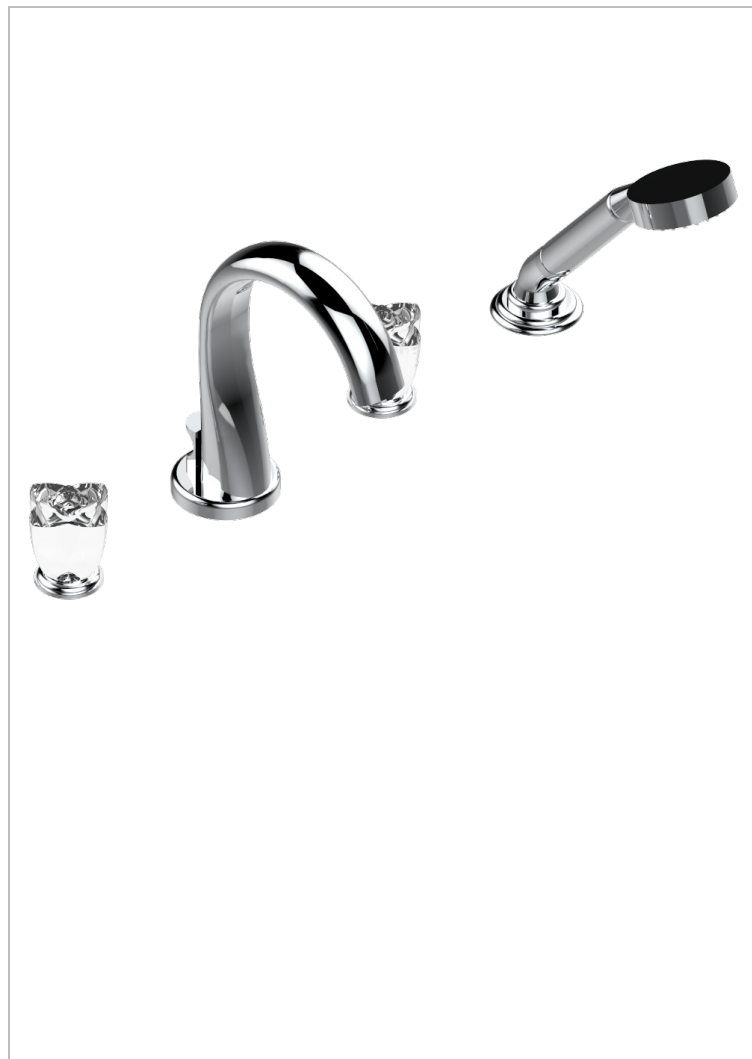

PETALE DE CRISTAL - CLEAR CRYSTAL

U6A-112BUS

Roman tub set with diverter spout and handshower, 3/4" valves

CHARACTERISTIC

- ASME : ASME A112.18.1-2011/CSA B125.1-11

TECHNICAL SPECS

- Recommandé : 3 bars (max. 5 bars) - Advised : 43,5 psi (max. 72 psi)
- Bec : 44,5 l/min à 3 bars - Douchette : 9,5 l/min à 3 bars
- Spout : 11.78 gpm at 43.5 psi - Handshower : 2.5 gpm at 43.5 psi

STANDARDS

AVAILABLE FINITIONS

Black ceram - D30
Blush PVD - H62
Brass color PVD - H49
Brown bronze color PVD - F33
Chrome polished - A02
Chrome polished / gold polished - G02

Copper antique matt, coated - H07
Gold color PVD - H52
Gold mat - F07
Gold polished - F01
Graphite PVD - H64
Light coated bronze - D01

Matt Umber PVD - H67
Matt blush PVD - H60
Matt brass color PVD - H50
Matt brown bronze color PVD - F34
Matt chrome (American satin) - C02
Matt gold color PVD - H53

Matt graphite PVD - H65
Matt nickel (American satin) - C01
Matt nickel color PVD - H56
Nickel antique / Sovereign - H28
Nickel color PVD - H55
Nickel polished - B01

Soft gold - F30
Soft matt gold - F31
Umber PVD - H66