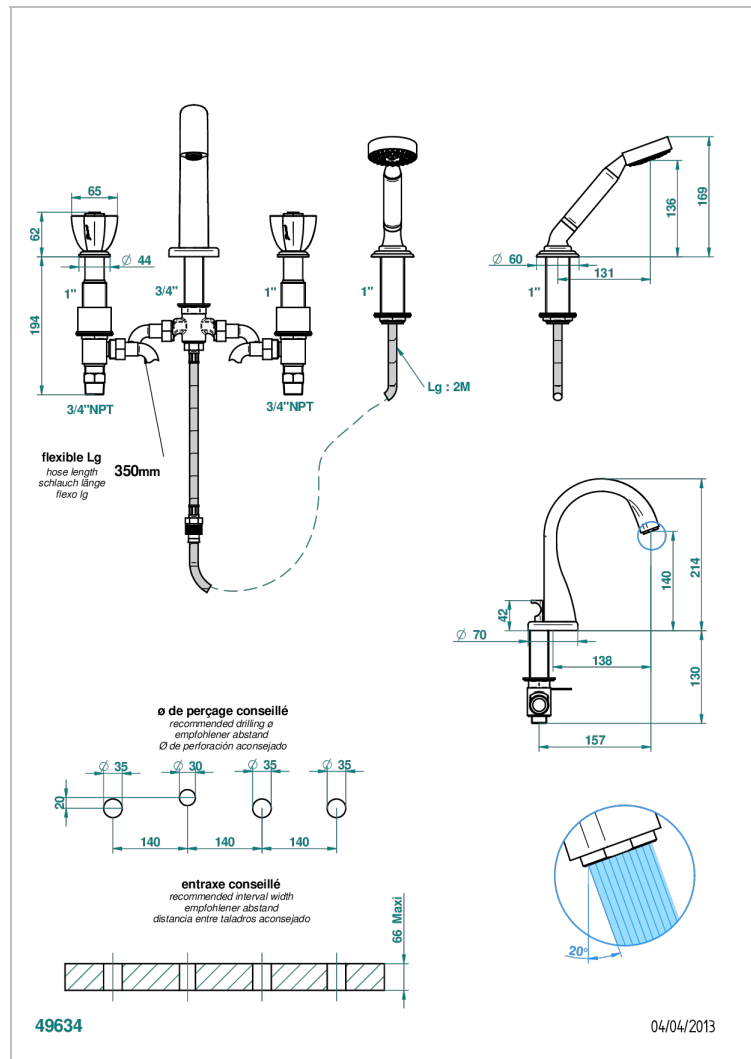

PETALE DE CRISTAL - CLEAR CRYSTAL

U6A-112BUS

Roman tub set with diverter spout and handshower, 3/4" valves

CHARACTERISTIC

- ASME : ASME A112.18.1-2011/CSA B125.1-11

TECHNICAL SPECS

- Recommandé : 3 bars (max. 5 bars) - Advised : 43,5 psi (max. 72 psi)
- Bec : 44,5 l/min à 3 bars - Douchette : 9,5 l/min à 3 bars
- Spout : 11.78 gpm at 43.5 psi - Handshower : 2.5 gpm at 43.5 psi

STANDARDS

AVAILABLE FINITIONS

Black ceram - D30
Blush PVD - H62
Brass color PVD - H49
Brown bronze color PVD - F33
Chrome polished - A02
Chrome polished / gold polished - G02

Copper antique matt, coated - H07
Gold color PVD - H52
Gold mat - F07
Gold polished - F01
Graphite PVD - H64
Light coated bronze - D01