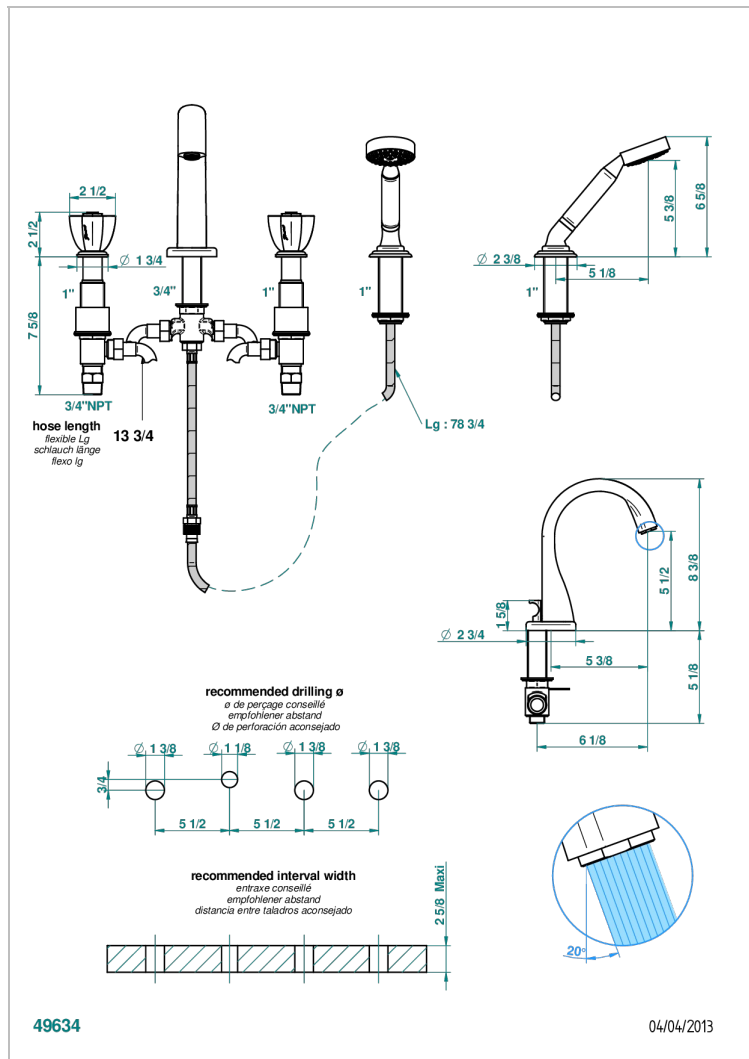

PETALE DE CRISTAL - CLEAR CRYSTAL

U6A-112BUS

Roman tub set with diverter spout and handshower, 3/4" valves

CHARACTERISTIC

- ASME : ASME A112.18.1-2011/CSA B125.1-11

TECHNICAL SPECS

- Recommandé : 3 bars (max. 5 bars) - Advised : 43,5 psi (max. 72 psi)
- Bec : 44,5 l/min à 3 bars - Douchette : 9,5 l/min à 3 bars
- Spout : 11.78 gpm at 43.5 psi - Handshower : 2.5 gpm at 43.5 psi

STANDARDS

AVAILABLE FINITIONS

Black ceram - D30
Blush PVD - H62
Brass color PVD - H49
Brown bronze color PVD - F33
Chrome polished - A02
Chrome polished / gold polished - G02

Copper antique matt, coated - H07
Gold color PVD - H52
Gold mat - F07
Gold polished - F01
Graphite PVD - H64
Light coated bronze - D01