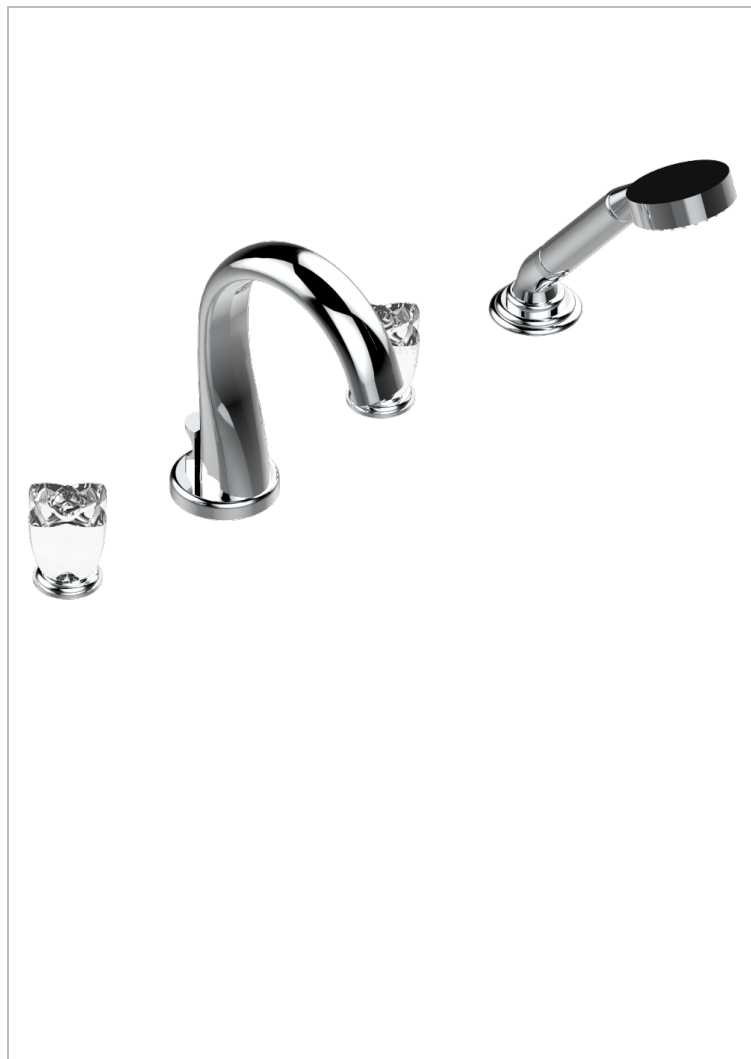

PETALE DE CRISTAL - CLEAR CRYSTAL

U6A-112BUS

Roman tub set with diverter spout and handshower, 3/4" valves

CHARACTERISTIC

- ASME : ASME A112.18.1-2011/CSA B125.1-11

TECHNICAL SPECS

- Recommandé : 3 bars (max. 5 bars) - Advised : 43,5 psi (max. 72 psi)
- Bec : 44,5 l/min à 3 bars - Douchette : 9,5 l/min à 3 bars
- Spout : 11.78 gpm at 43.5 psi - Handshower : 2.5 gpm at 43.5 psi

STANDARDS

AVAILABLE FINITIONS

Black ceram - D30
Blush PVD - H62
Brass color PVD - H49
Brown bronze color PVD - F33
Chrome polished - A02
Chrome polished / gold polished - G02

Copper antique matt, coated - H07
Gold color PVD - H52
Gold mat - F07
Gold polished - F01
Graphite PVD - H64
Light coated bronze - D01

Matt Umber PVD - H67
Matt blush PVD - H60
Matt brass color PVD - H50
Matt brown bronze color PVD - F34
Matt chrome (American satin) - C02
Matt gold color PVD - H53

Matt graphite PVD - H65
Matt nickel (American satin) - C01
Matt nickel color PVD - H56
Nickel antique / Sovereign - H28
Nickel color PVD - H55
Nickel polished - B01

Soft gold - F30
Soft matt gold - F31
Umber PVD - H66