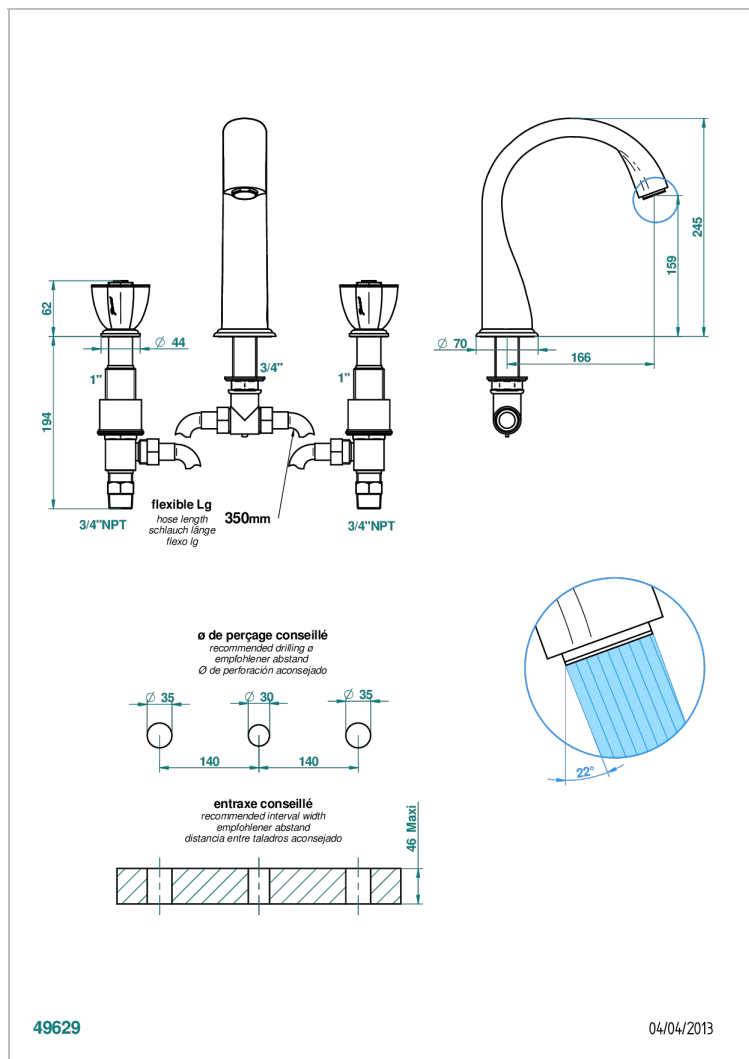

PETALE DE CRISTAL - CLEAR CRYSTAL FINE GOLD THREAD

THG[®]
PARIS

U6E-25SGUS

Roman tub set with 3/4" valves

CHARACTERISTIC

- Pétale de Cristal - Clear crystal fine gold thread
- Roman tub set with 3/4" valves

TECHNICAL SPECS

- Recommandé : 3 bars (max. 5 bars) - Advised : 43,5 psi (max. 72 psi)
- Bec : 35 l/min à 3 bars
- Spout : 9.26 gpm at 43.5 psi

AVAILABLE FINITIONS

Black ceram - D30
Blush PVD - H62
Brass color PVD - H49
Brown bronze color PVD - F33
Chrome polished - A02
Chrome polished / gold polished - G02