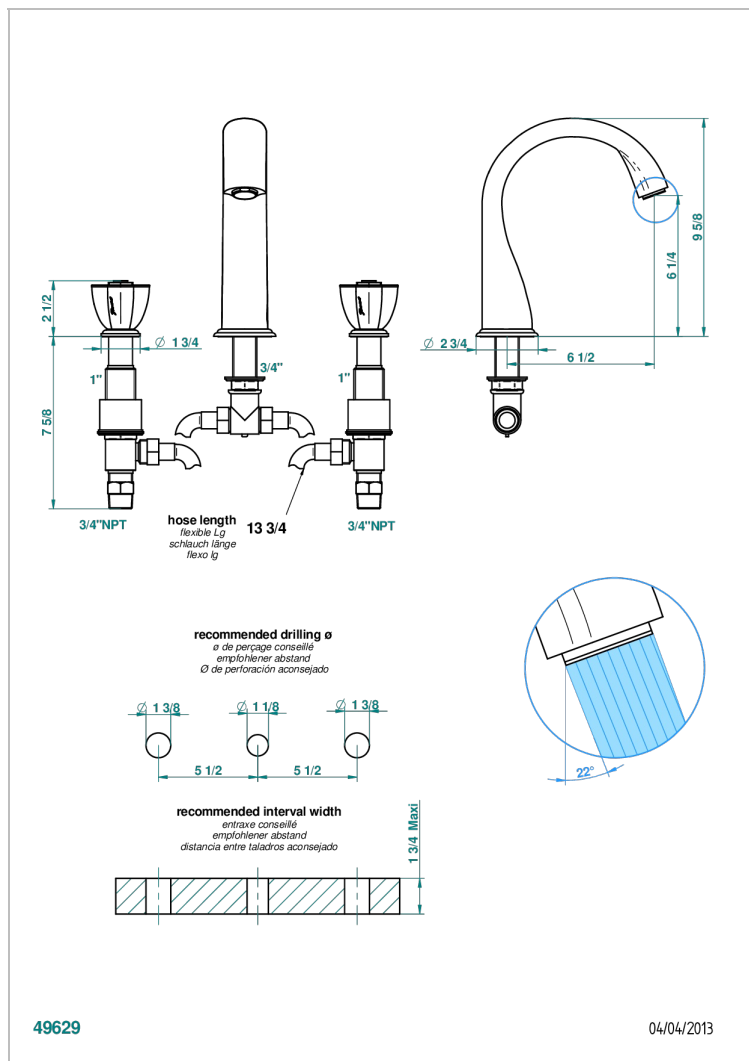

PETALE DE CRISTAL - CLEAR CRYSTAL FINE GOLD THREAD

U6E-25SGUS

Roman tub set with 3/4" valves

CHARACTERISTIC

- Pétale de Cristal - Clear crystal fine gold thread
- Roman tub set with 3/4" valves

TECHNICAL SPECS

- Recommandé : 3 bars (max. 5 bars) - Advised : 43,5 psi (max. 72 psi)
- Bec : 35 l/min à 3 bars
- Spout : 9.26 gpm at 43.5 psi

AVAILABLE FINITIONS

Black ceram - D30
Blush PVD - H62
Brass color PVD - H49
Brown bronze color PVD - F33
Chrome polished - A02
Chrome polished / gold polished - G02