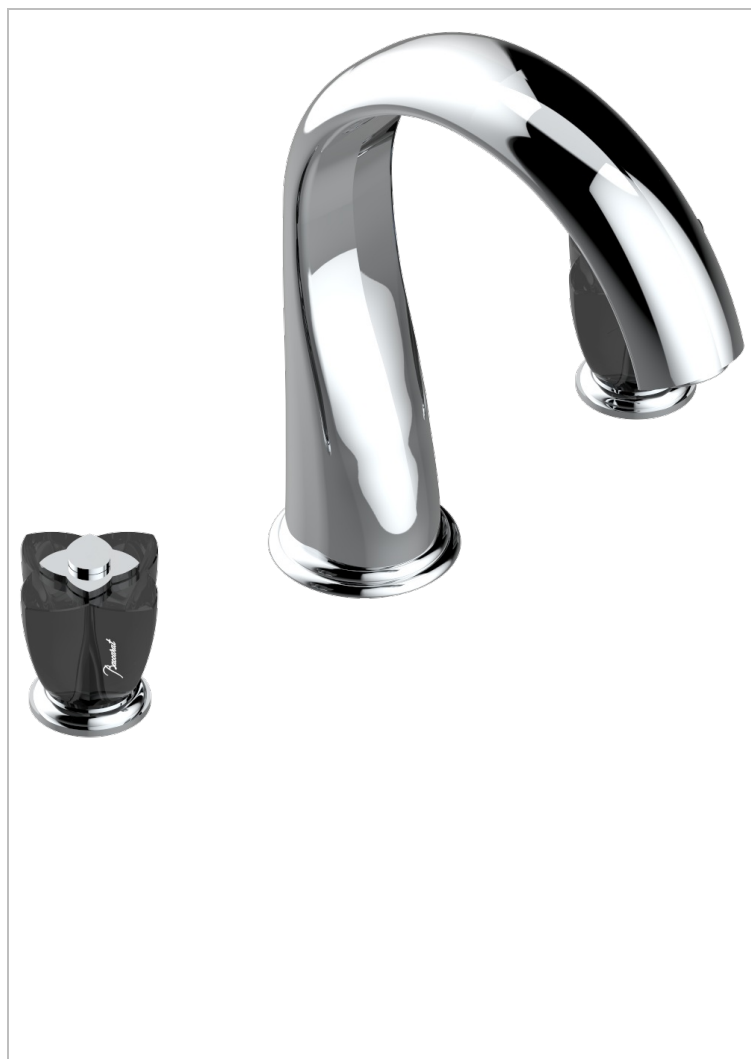

PETALE DE CRISTAL - BLACK CRYSTAL

U6D-25SGUS

Roman tub set with 3/4" valves

CHARACTERISTIC

- Pétale de Cristal - Black crystal
- Roman tub set with 3/4" valves

TECHNICAL SPECS

- Recommandé : 3 bars (max. 5 bars) - Advised : 43,5 psi (max. 72 psi)
- Bec : 35 l/min à 3 bars
- Spout : 9.26 gpm at 43.5 psi

AVAILABLE FINITIONS

Black ceram - D30
Blush PVD - H62
Brass color PVD - H49
Brown bronze color PVD - F33
Chrome polished - A02
Chrome polished / gold polished - G02

Copper antique matt, coated - H07
Gold color PVD - H52
Gold mat - F07
Gold polished - F01
Graphite PVD - H64
Light coated bronze - D01

Matt Umber PVD - H67
Matt blush PVD - H60
Matt brass color PVD - H50
Matt brown bronze color PVD - F34
Matt chrome (American satin) - C02
Matt gold color PVD - H53

Matt graphite PVD - H65
Matt nickel (American satin) - C01
Matt nickel color PVD - H56
Nickel antique / Sovereign - H28
Nickel color PVD - H55
Nickel polished - B01