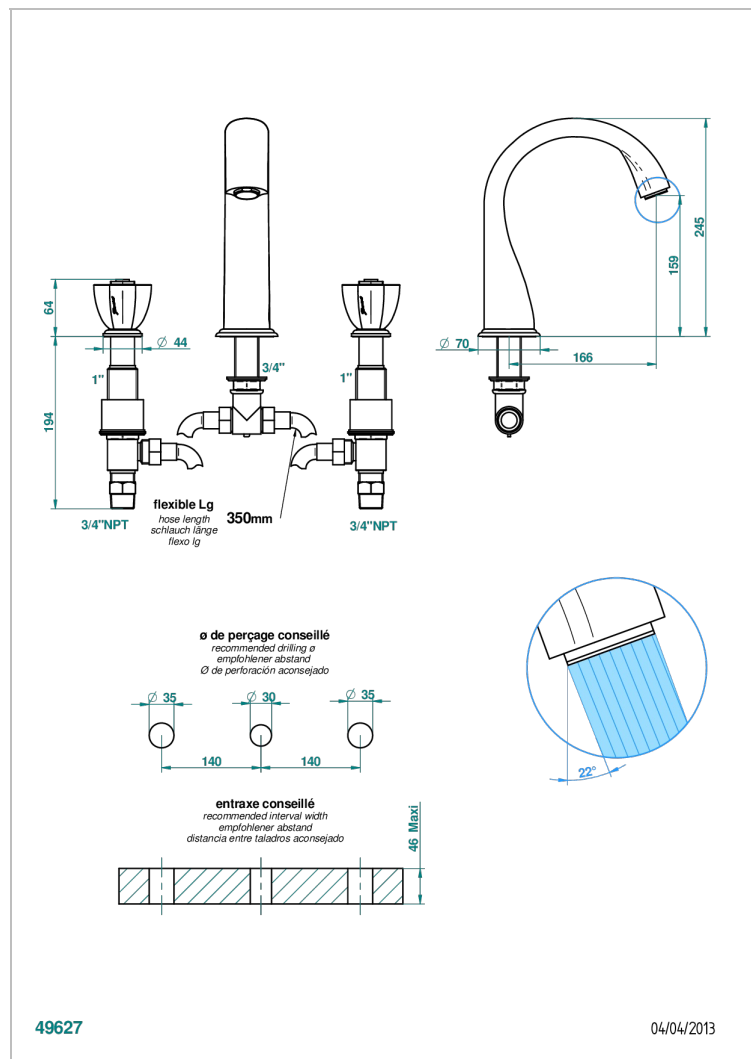

PETALE DE CRISTAL - BLACK CRYSTAL

U6D-25SGUS

Roman tub set with 3/4" valves

CHARACTERISTIC

- Pétale de Cristal - Black crystal
- Roman tub set with 3/4" valves

TECHNICAL SPECS

- Recommandé : 3 bars (max. 5 bars) - Advised : 43,5 psi (max. 72 psi)
- Bec : 35 l/min à 3 bars
- Spout : 9.26 gpm at 43.5 psi