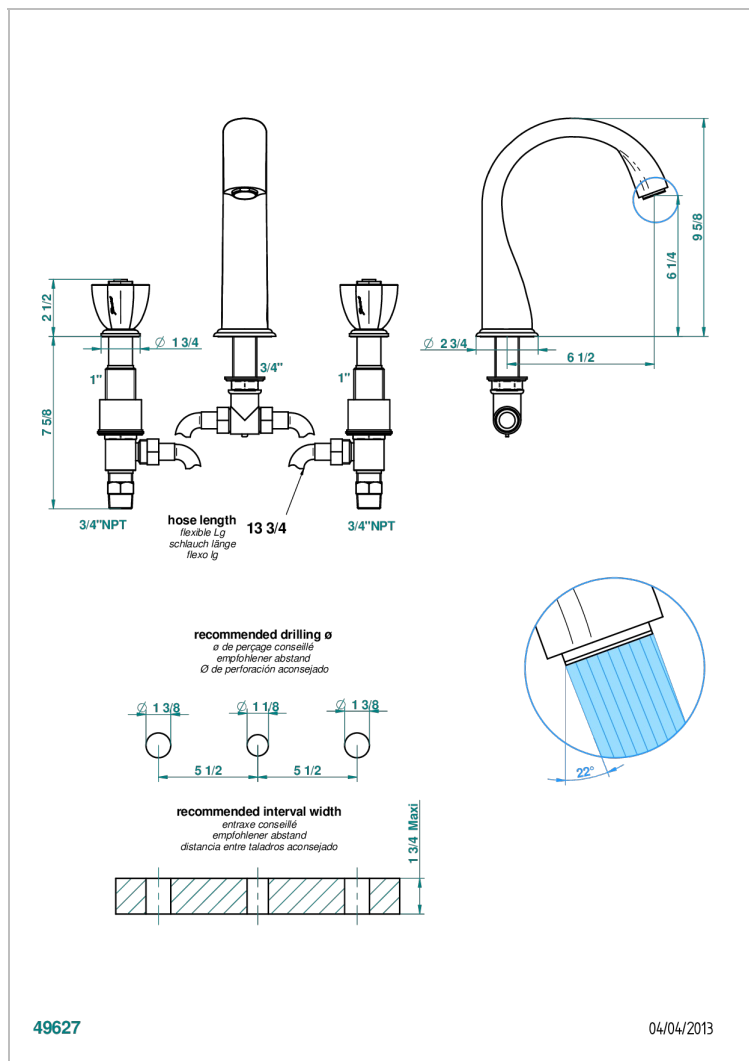

PETALE DE CRISTAL - BLACK CRYSTAL

U6D-25SGUS

Roman tub set with 3/4" valves

CHARACTERISTIC

- Pétale de Cristal - Black crystal
- Roman tub set with 3/4" valves

TECHNICAL SPECS

- Recommandé : 3 bars (max. 5 bars) - Advised : 43,5 psi (max. 72 psi)
- Bec : 35 l/min à 3 bars
- Spout : 9.26 gpm at 43.5 psi