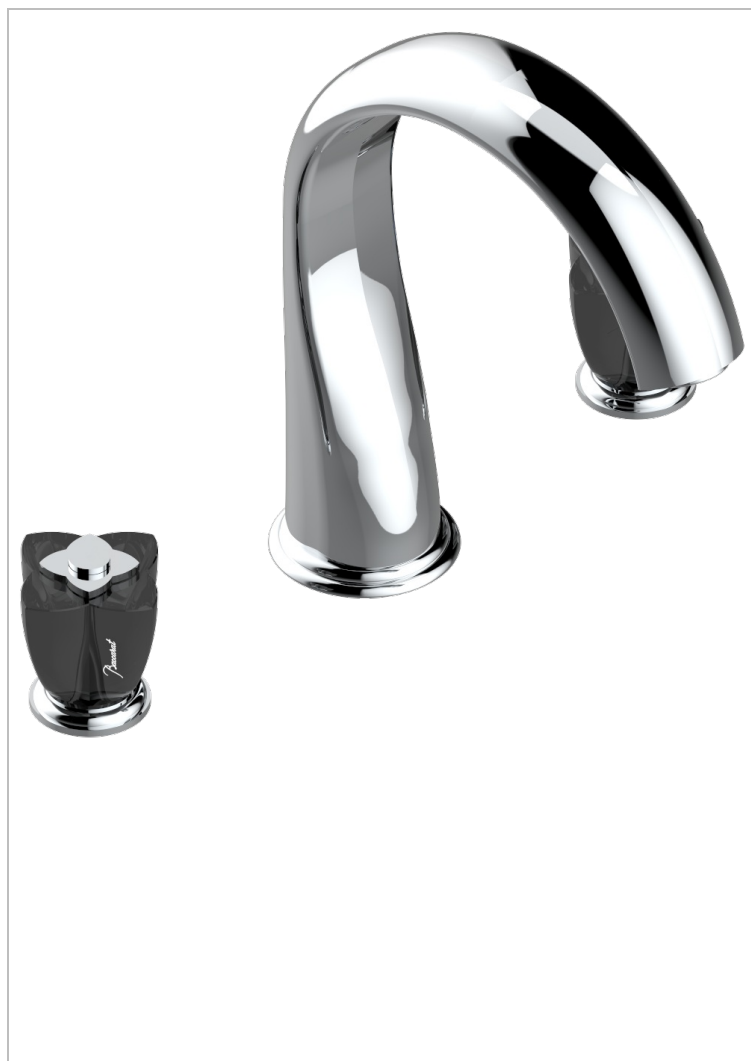

PETALE DE CRISTAL - BLACK CRYSTAL

U6D-25SGUS

Roman tub set with 3/4" valves

CHARACTERISTIC

- Pétale de Cristal - Black crystal
- Roman tub set with 3/4" valves

TECHNICAL SPECS

- Recommandé : 3 bars (max. 5 bars) - Advised : 43,5 psi (max. 72 psi)
- Bec : 35 l/min à 3 bars
- Spout : 9.26 gpm at 43.5 psi

AVAILABLE FINITIONS

Black ceram - D30

Blush PVD - H62

Brass color PVD - H49

Brown bronze color PVD - F33

Chrome polished - A02

Chrome polished / gold polished - G02

Copper antique matt, coated - H07

Nickel color PVD - H55

Nickel polished - B01

Soft gold - F30

Soft matt gold - F31

Umber PVD - H66