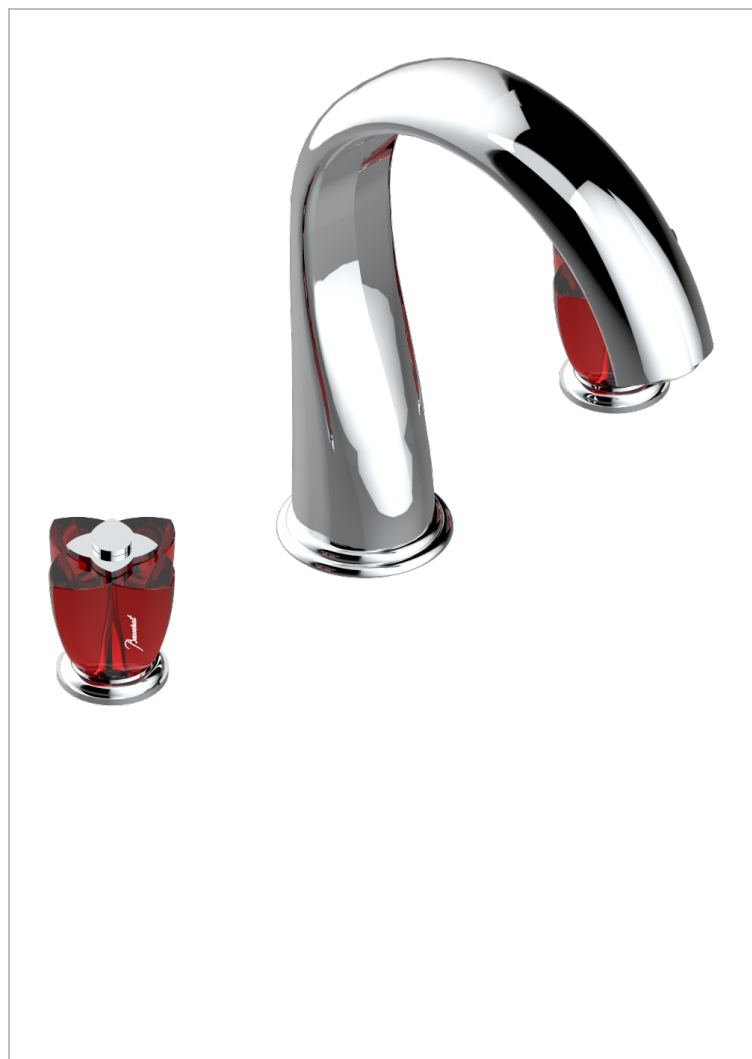

PETALE DE CRISTAL - RED CRYSTAL

U6C-25SGUS

Roman tub set with 3/4" valves

CHARACTERISTIC

- Pétale de Cristal - Red crystal
- Roman tub set with 3/4" valves

TECHNICAL SPECS

- Recommandé : 3 bars (max. 5 bars) - Advised : 43,5 psi (max. 72 psi)
- Bec : 35 l/min à 3 bars
- Spout : 9.26 gpm at 43.5 psi

AVAILABLE FINITIONS

Black ceram - D30
Blush PVD - H62
Brass color PVD - H49
Brown bronze color PVD - F33
Chrome polished - A02
Chrome polished / gold polished - G02

Copper antique matt, coated - H07
Gold color PVD - H52
Gold mat - F07
Gold polished - F01
Graphite PVD - H64
Light coated bronze - D01

Matt Umber PVD - H67
Matt blush PVD - H60
Matt brass color PVD - H50
Matt brown bronze color PVD - F34
Matt chrome (American satin) - C02
Matt gold color PVD - H53

Matt graphite PVD - H65
Matt nickel (American satin) - C01
Matt nickel color PVD - H56
Nickel antique / Sovereign - H28
Nickel color PVD - H55
Nickel polished - B01