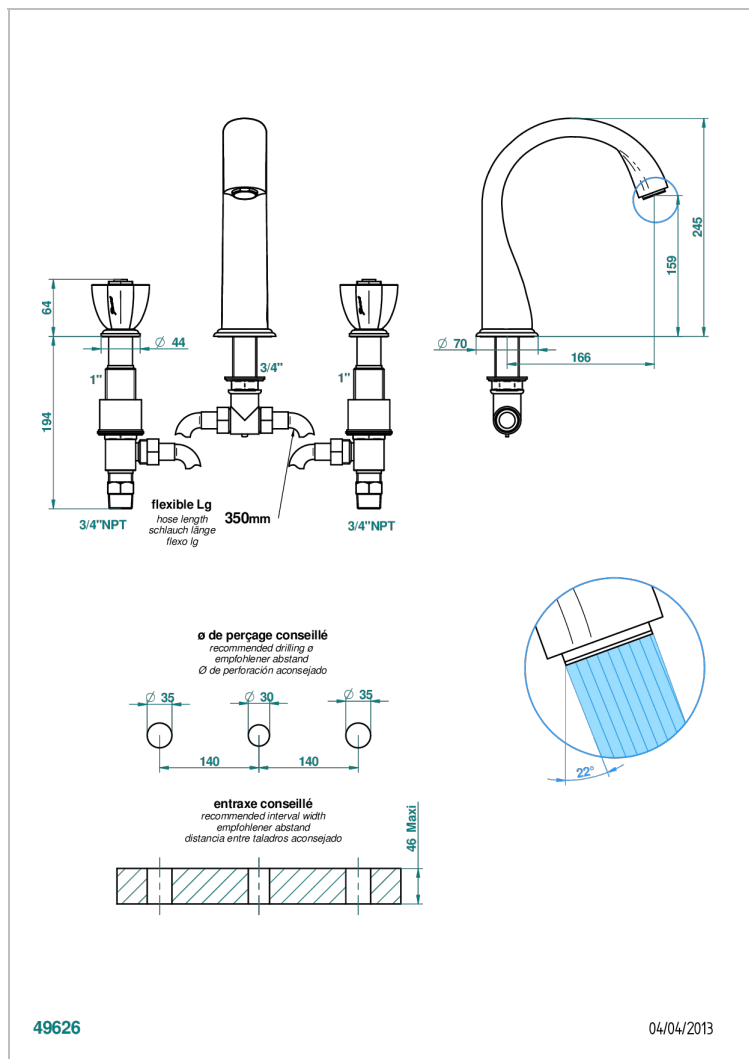

PETALE DE CRISTAL - RED CRYSTAL

U6C-25SGUS

Roman tub set with 3/4" valves

CHARACTERISTIC

- Pétale de Cristal - Red crystal
- Roman tub set with 3/4" valves

TECHNICAL SPECS

- Recommandé : 3 bars (max. 5 bars) - Advised : 43,5 psi (max. 72 psi)
- Bec : 35 l/min à 3 bars
- Spout : 9.26 gpm at 43.5 psi