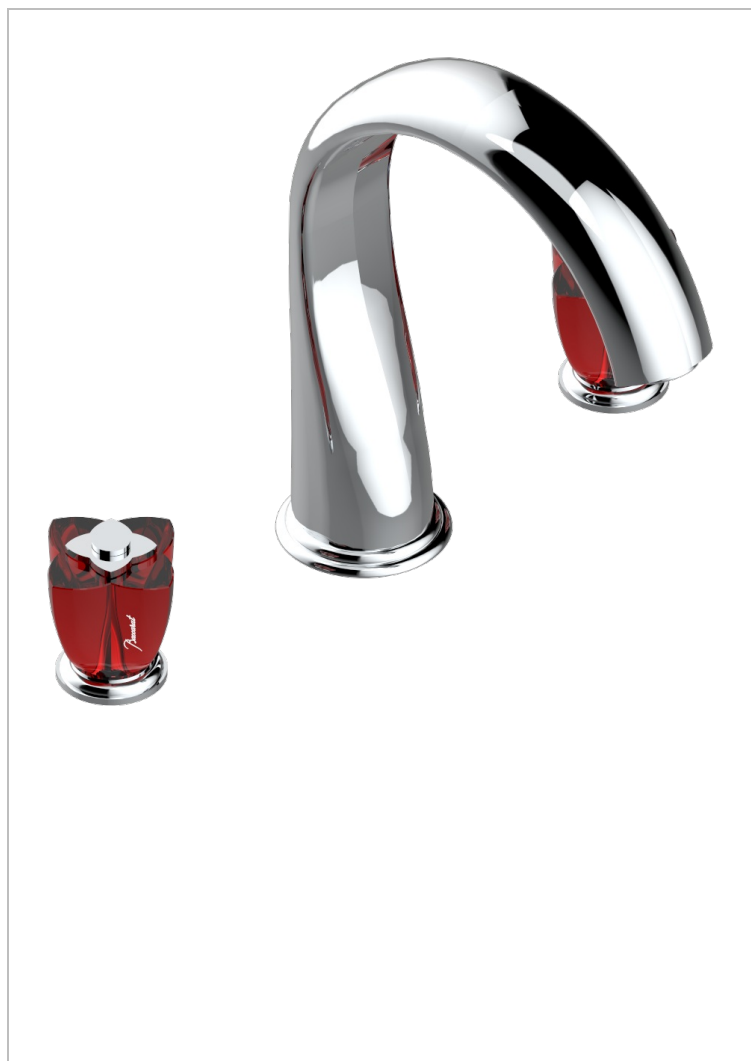

# PETALE DE CRISTAL - RED CRYSTAL

U6C-25SGUS

Roman tub set with 3/4" valves

## CHARACTERISTIC

- Pétale de Cristal - Red crystal
- Roman tub set with 3/4" valves