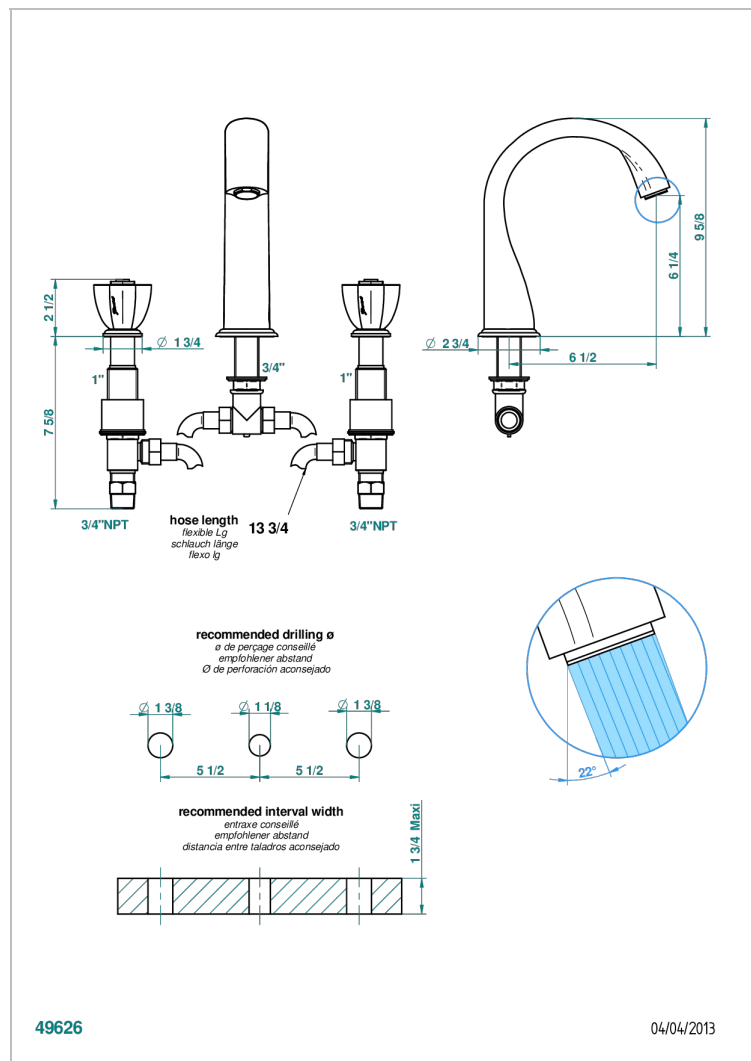

# PETALE DE CRISTAL - RED CRYSTAL

U6C-25SGUS

Roman tub set with 3/4" valves

## CHARACTERISTIC

- Pétale de Cristal - Red crystal
- Roman tub set with 3/4" valves

## TECHNICAL SPECS

- Recommandé : 3 bars (max. 5 bars) - Advised : 43,5 psi (max. 72 psi)
- Bec : 35 l/min à 3 bars
- Spout : 9.26 gpm at 43.5 psi