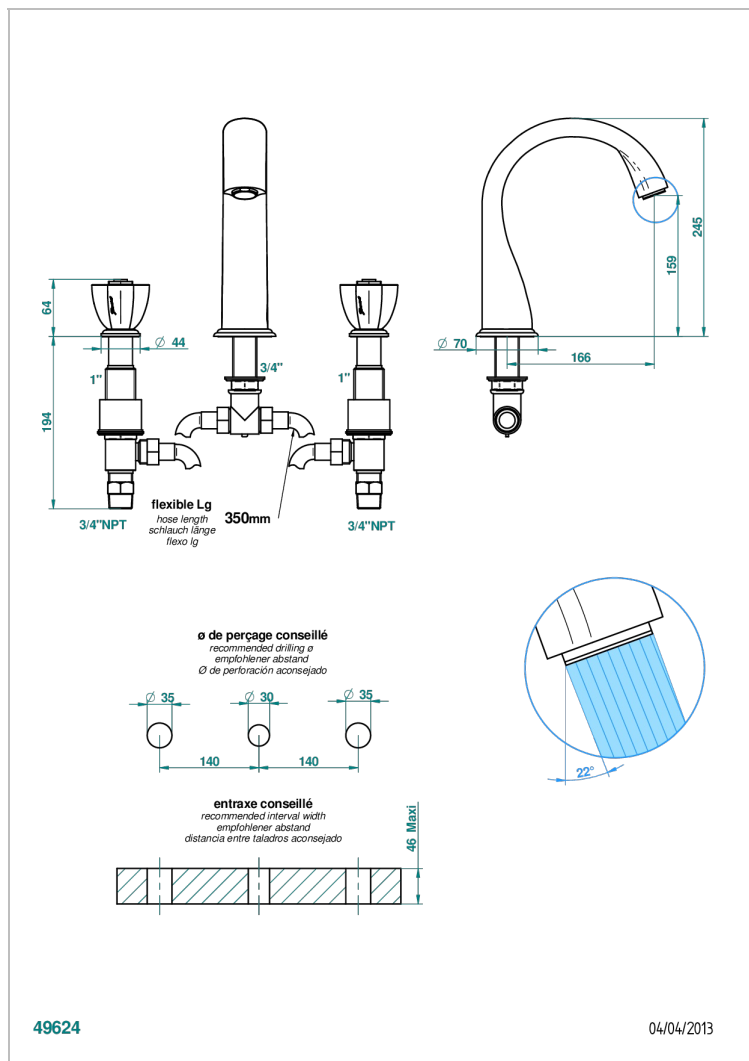

PETALE DE CRISTAL - BLUE CRYSTAL

U6B-25SGUS

Roman tub set with 3/4" valves

CHARACTERISTIC

- Pétale de Cristal - Blue crystal
- Roman tub set with 3/4" valves

TECHNICAL SPECS

- Recommandé : 3 bars (max. 5 bars) - Advised : 43,5 psi (max. 72 psi)
- Bec : 35 l/min à 3 bars
- Spout : 9.26 gpm at 43.5 psi