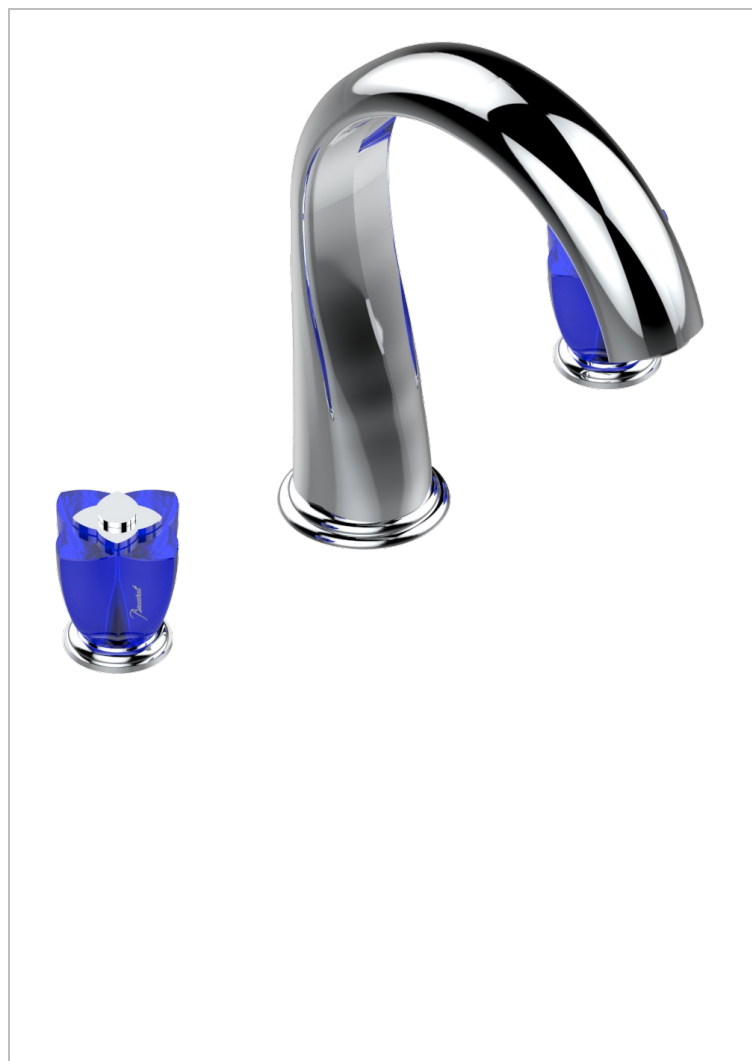

PETALE DE CRISTAL - BLUE CRYSTAL

U6B-25SGUS

Roman tub set with 3/4" valves

CHARACTERISTIC

- Pétale de Cristal - Blue crystal
- Roman tub set with 3/4" valves

TECHNICAL SPECS

- Recommandé : 3 bars (max. 5 bars) - Advised : 43,5 psi (max. 72 psi)
- Bec : 35 l/min à 3 bars
- Spout : 9.26 gpm at 43.5 psi

AVAILABLE FINITIONS

Black ceram - D30
Blush PVD - H62
Brass color PVD - H49
Brown bronze color PVD - F33
Chrome polished - A02
Chrome polished / gold polished - G02

Copper antique matt, coated - H07
Gold color PVD - H52
Gold mat - F07
Gold polished - F01
Graphite PVD - H64
Light coated bronze - D01

Matt Umber PVD - H67
Matt blush PVD - H60
Matt brass color PVD - H50
Matt brown bronze color PVD - F34
Matt chrome (American satin) - C02
Matt gold color PVD - H53

Matt graphite PVD - H65
Matt nickel (American satin) - C01
Matt nickel color PVD - H56
Nickel antique / Sovereign - H28
Nickel color PVD - H55
Nickel polished - B01