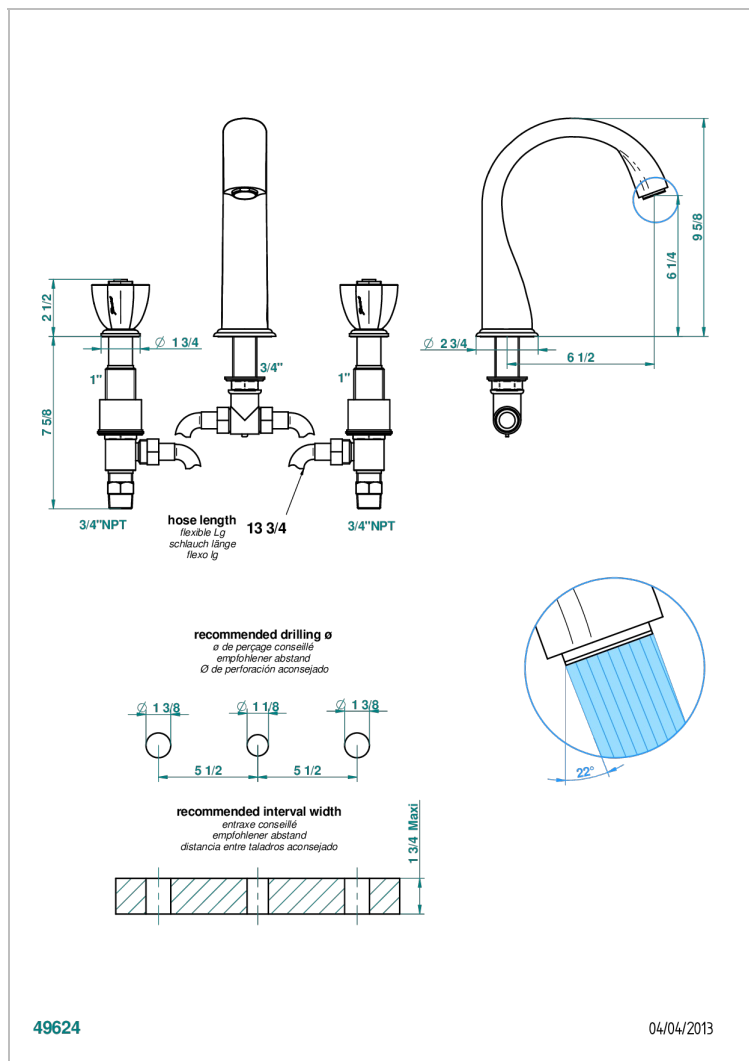

PETALE DE CRISTAL - BLUE CRYSTAL

U6B-25SGUS

Roman tub set with 3/4" valves

CHARACTERISTIC

- Pétale de Cristal - Blue crystal
- Roman tub set with 3/4" valves

TECHNICAL SPECS

- Recommandé : 3 bars (max. 5 bars) - Advised : 43,5 psi (max. 72 psi)
- Bec : 35 l/min à 3 bars
- Spout : 9.26 gpm at 43.5 psi