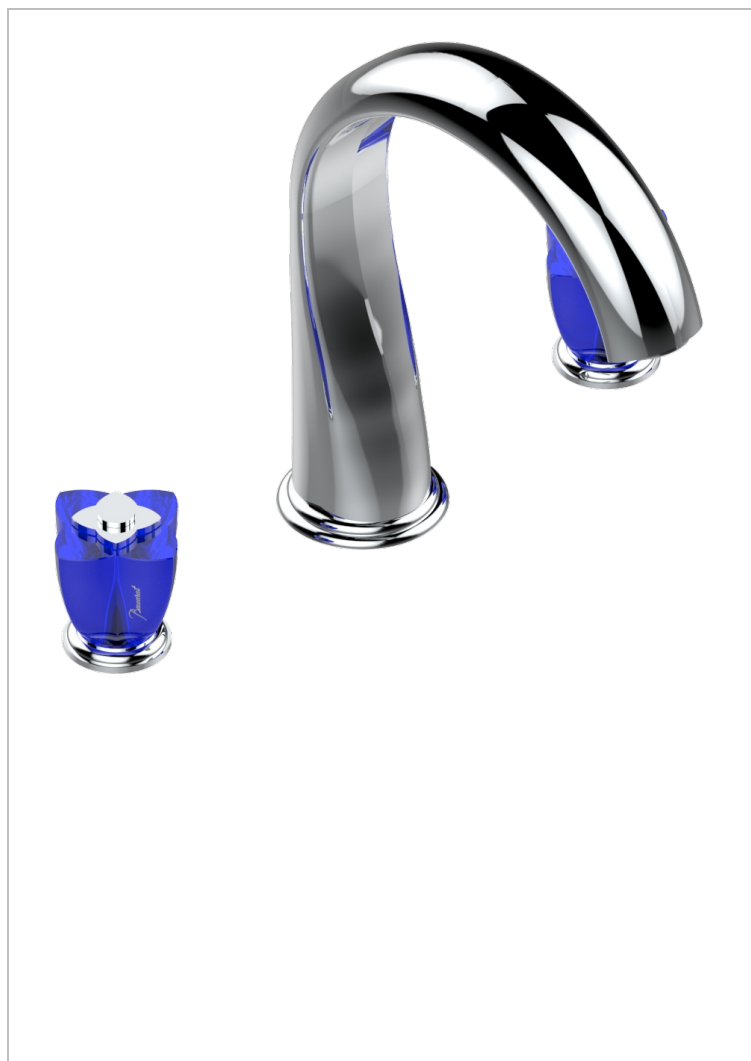

PETALE DE CRISTAL - BLUE CRYSTAL

U6B-25SGUS

Roman tub set with 3/4" valves

CHARACTERISTIC

- Pétale de Cristal - Blue crystal
- Roman tub set with 3/4" valves

TECHNICAL SPECS

- Recommandé : 3 bars (max. 5 bars) - Advised : 43,5 psi (max. 72 psi)
- Bec : 35 l/min à 3 bars
- Spout : 9.26 gpm at 43.5 psi

AVAILABLE FINITIONS

Black ceram - D30
Blush PVD - H62
Brass color PVD - H49
Brown bronze color PVD - F33
Chrome polished - A02
Chrome polished / gold polished - G02

Copper antique matt, coated - H07
Gold color PVD - H52
Gold mat - F07
Gold polished - F01
Graphite PVD - H64
Light coated bronze - D01

Matt Umber PVD - H67
Matt blush PVD - H60
Matt brass color PVD - H50
Matt brown bronze color PVD - F34
Matt chrome (American satin) - C02
Matt gold color PVD - H53

Matt graphite PVD - H65
Matt nickel (American satin) - C01
Matt nickel color PVD - H56
Nickel antique / Sovereign - H28
Nickel color PVD - H55
Nickel polished - B01