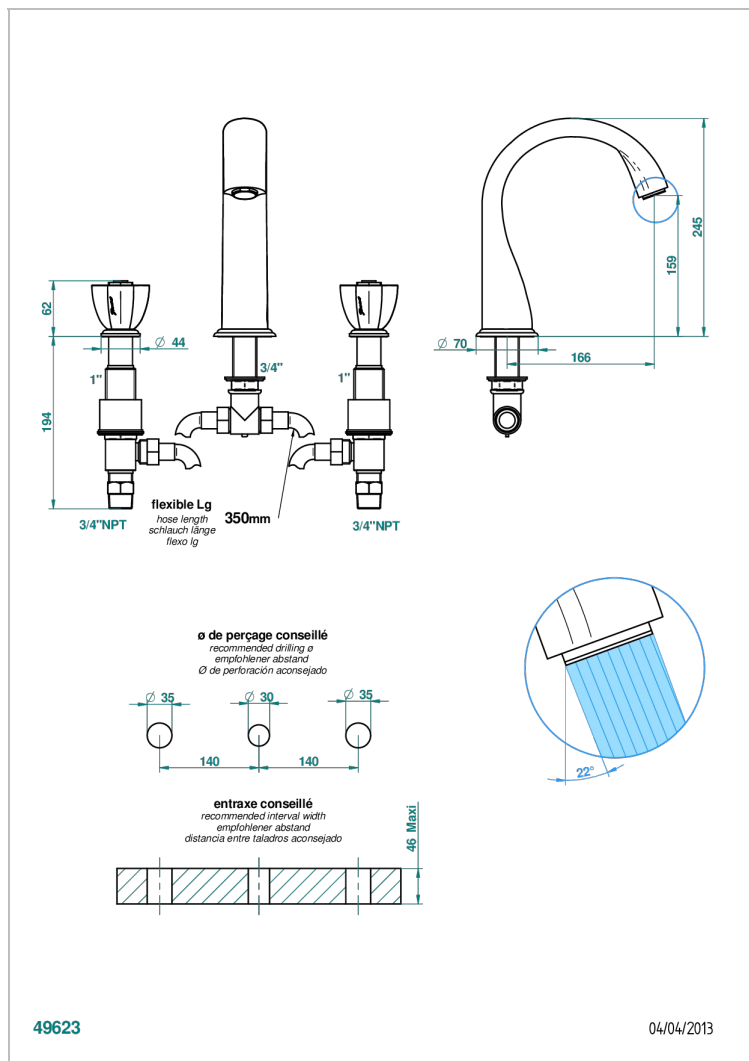

PETALE DE CRISTAL - CLEAR CRYSTAL

U6A-25SGUS

Roman tub set with 3/4" valves

CHARACTERISTIC

- Pétale de Cristal - Clear crystal
- Roman tub set with 3/4" valves

TECHNICAL SPECS

- Recommandé : 3 bars (max. 5 bars) - Advised : 43,5 psi (max. 72 psi)
- Bec : 35 l/min à 3 bars
- Spout : 9.26 gpm at 43.5 psi