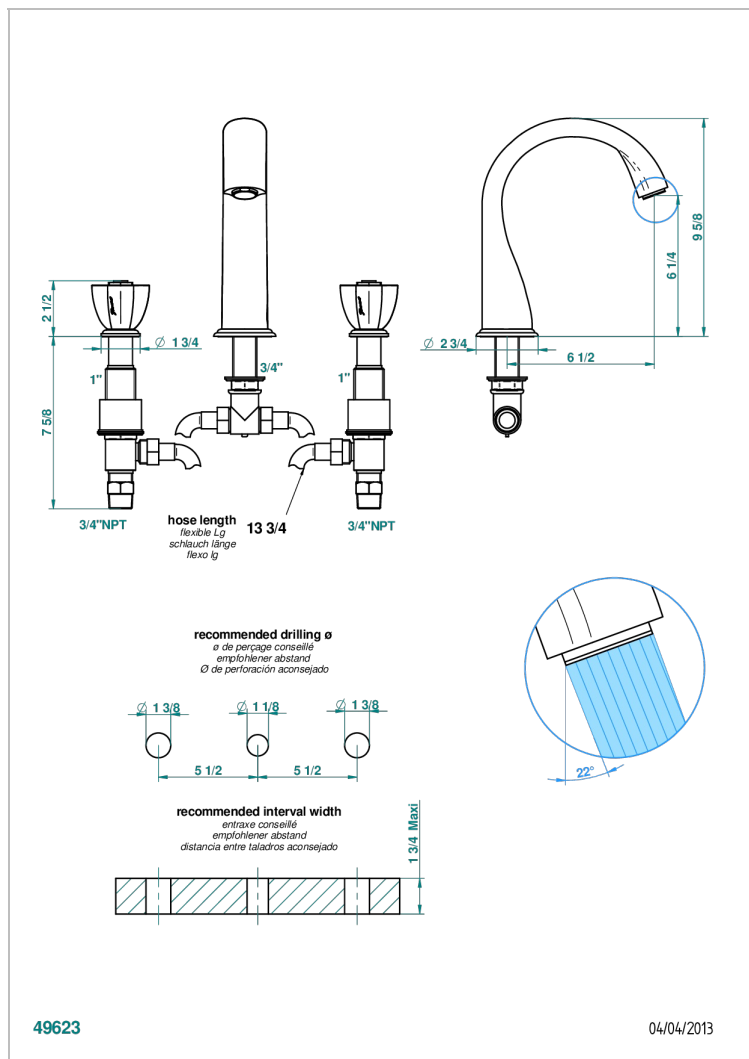

PETALE DE CRISTAL - CLEAR CRYSTAL

U6A-25SGUS

Roman tub set with 3/4" valves

CHARACTERISTIC

- Pétale de Cristal - Clear crystal
- Roman tub set with 3/4" valves

TECHNICAL SPECS

- Recommandé : 3 bars (max. 5 bars) - Advised : 43,5 psi (max. 72 psi)
- Bec : 35 l/min à 3 bars
- Spout : 9.26 gpm at 43.5 psi