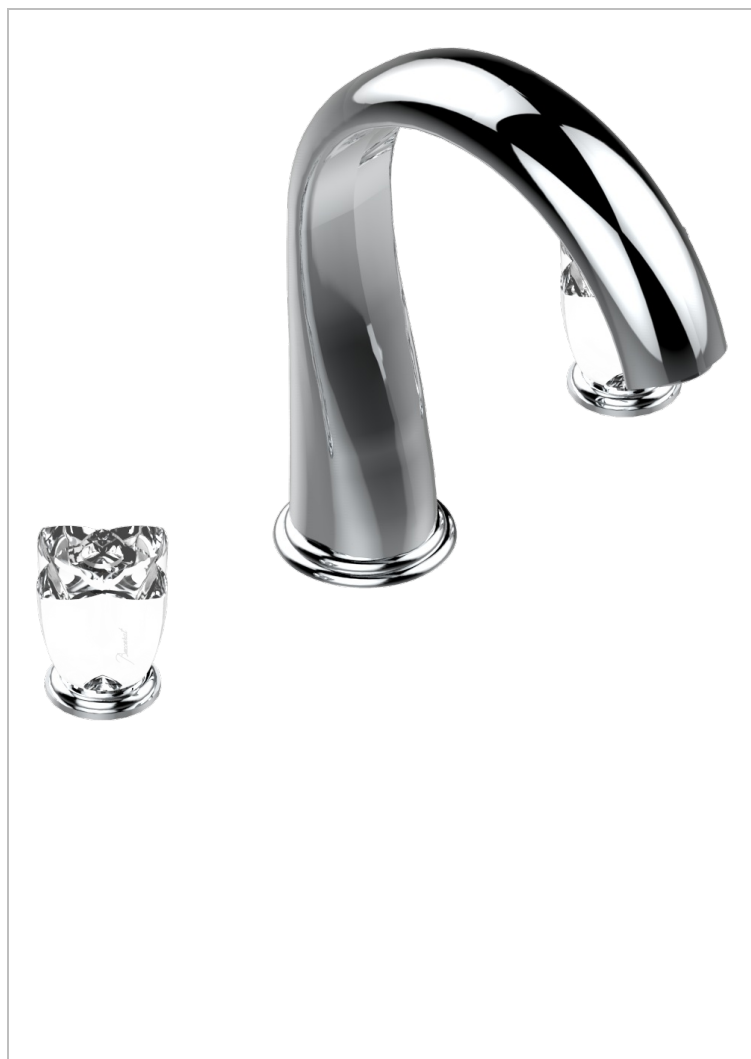

PETALE DE CRISTAL - CLEAR CRYSTAL

U6A-25SGUS

Roman tub set with 3/4" valves

CHARACTERISTIC

- Pétale de Cristal - Clear crystal
- Roman tub set with 3/4" valves

TECHNICAL SPECS

- Recommandé : 3 bars (max. 5 bars) - Advised : 43,5 psi (max. 72 psi)
- Bec : 35 l/min à 3 bars
- Spout : 9.26 gpm at 43.5 psi

AVAILABLE FINITIONS

Black ceram - D30
Blush PVD - H62
Brass color PVD - H49
Brown bronze color PVD - F33
Chrome polished - A02
Chrome polished / gold polished - G02

Copper antique matt, coated - H07
Gold color PVD - H52
Gold mat - F07
Gold polished - F01
Graphite PVD - H64
Light coated bronze - D01

Matt Umber PVD - H67
Matt blush PVD - H60
Matt brass color PVD - H50
Matt brown bronze color PVD - F34
Matt chrome (American satin) - C02
Matt gold color PVD - H53

Matt graphite PVD - H65
Matt nickel (American satin) - C01
Matt nickel color PVD - H56
Nickel antique / Sovereign - H28
Nickel color PVD - H55
Nickel polished - B01

Soft gold - F30
Soft matt gold - F31
Umber PVD - H66