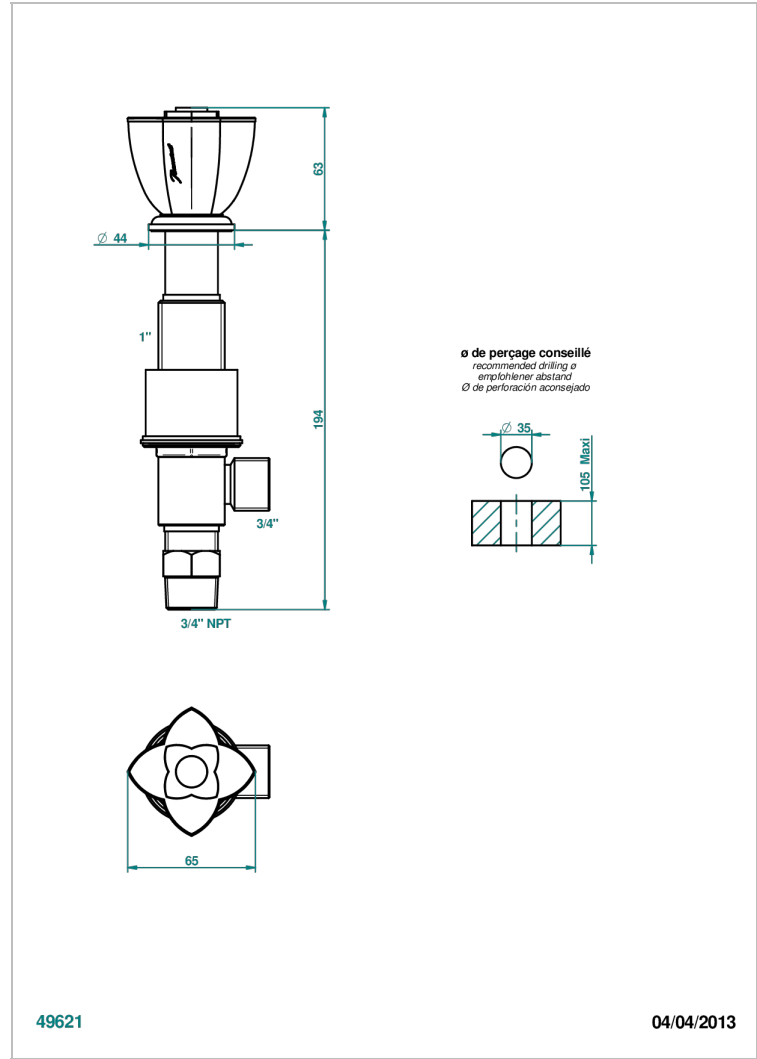

PETALE DE CRISTAL - CLEAR CRYSTAL FINE GOLD THREAD

U6E-36/US

3/4" deck valve with trim

CHARACTERISTIC

- ASME : ASME A112.18.1-2011/CSA B125.1-11

STANDARDS

AVAILABLE FINITIONS

Black ceram - D30