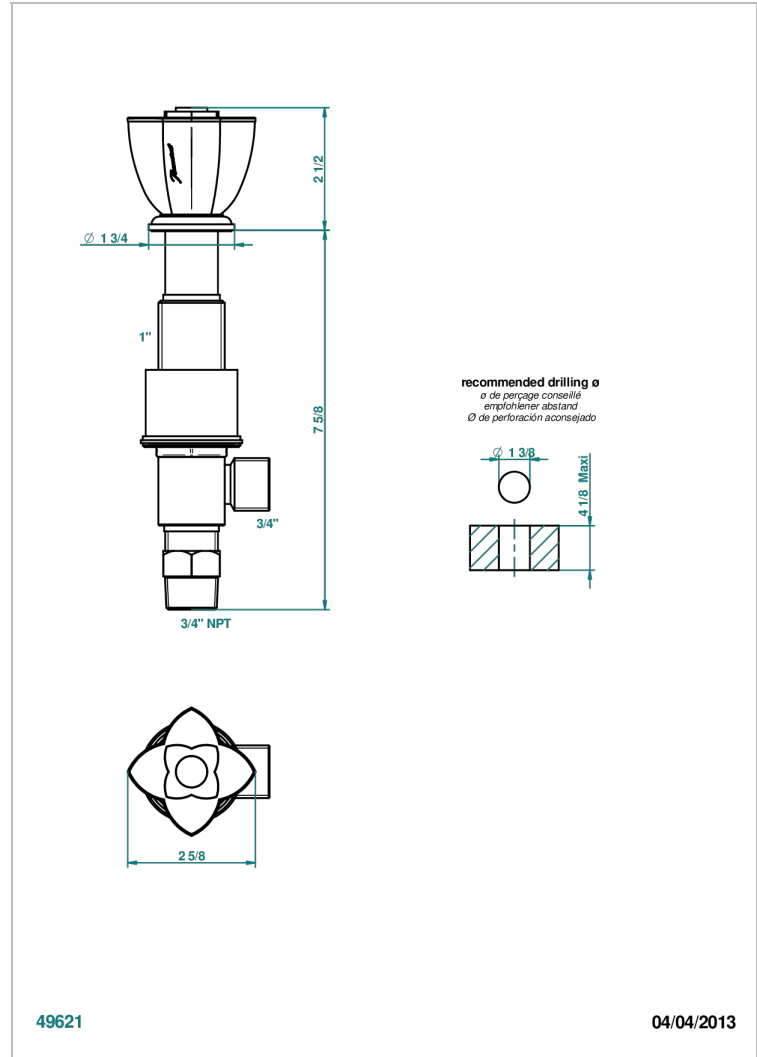

PETALE DE CRISTAL - CLEAR CRYSTAL FINE GOLD THREAD

U6E-36/US

3/4" deck valve with trim

CHARACTERISTIC

- ASME : ASME A112.18.1-2011/CSA B125.1-11

STANDARDS

AVAILABLE FINITIONS

Black ceram - D30