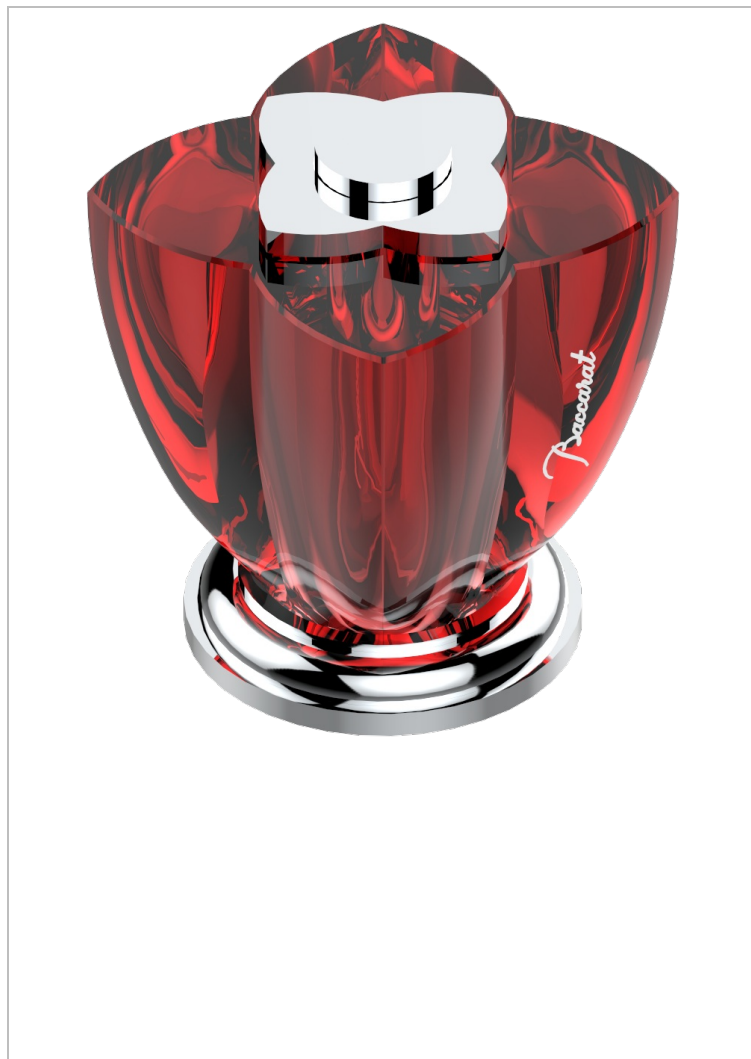

# PETALE DE CRISTAL - RED CRYSTAL

U6C-36/US

3/4" deck valve with trim