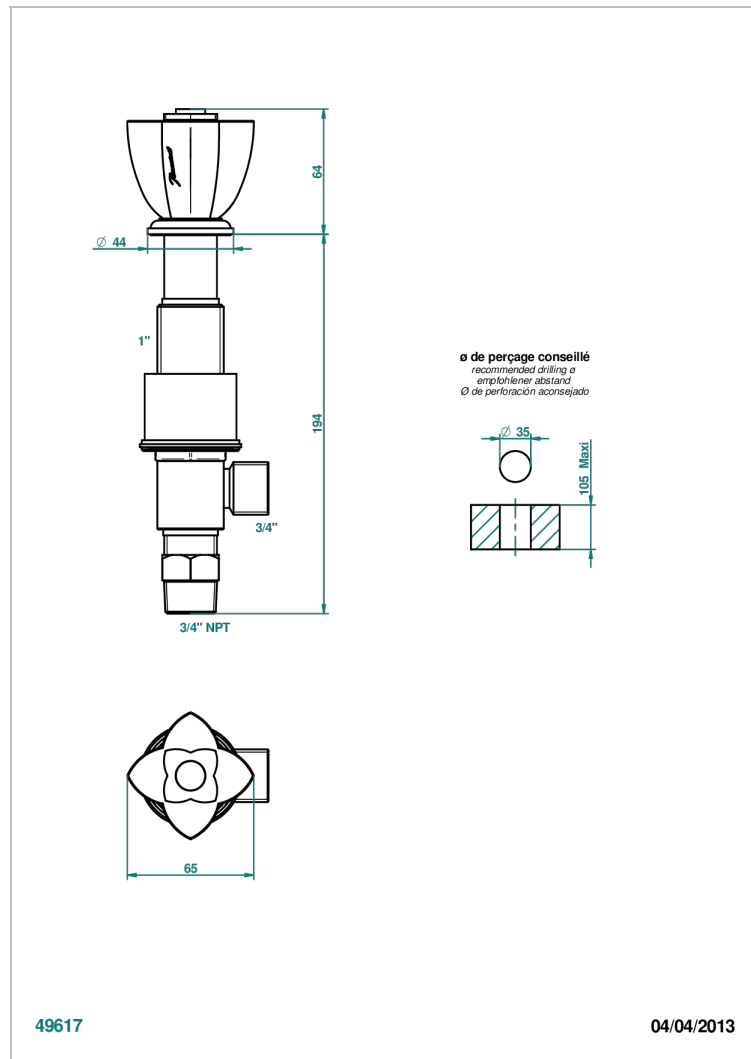

# PETALE DE CRISTAL - RED CRYSTAL

U6C-36/US

3/4" deck valve with trim