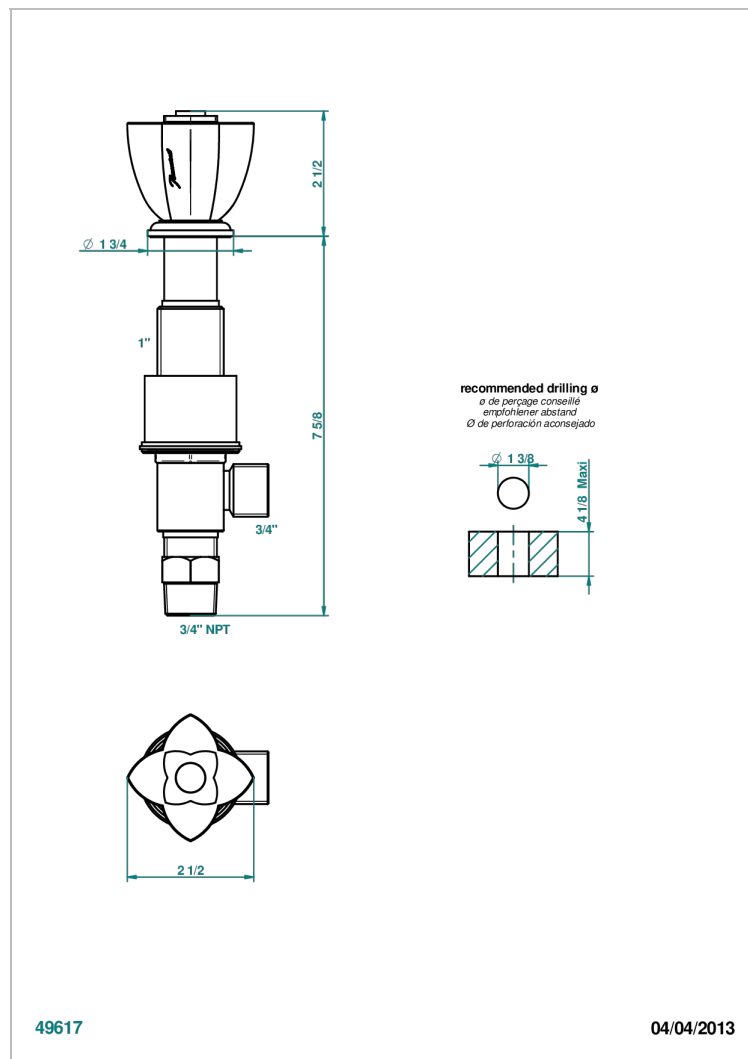

PETALE DE CRISTAL - RED CRYSTAL

U6C-36/US

3/4" deck valve with trim

CHARACTERISTIC

- ASME : ASME A112.18.1-2011/CSA B125.1-11

STANDARDS

AVAILABLE FINITIONS

Black ceram - D30