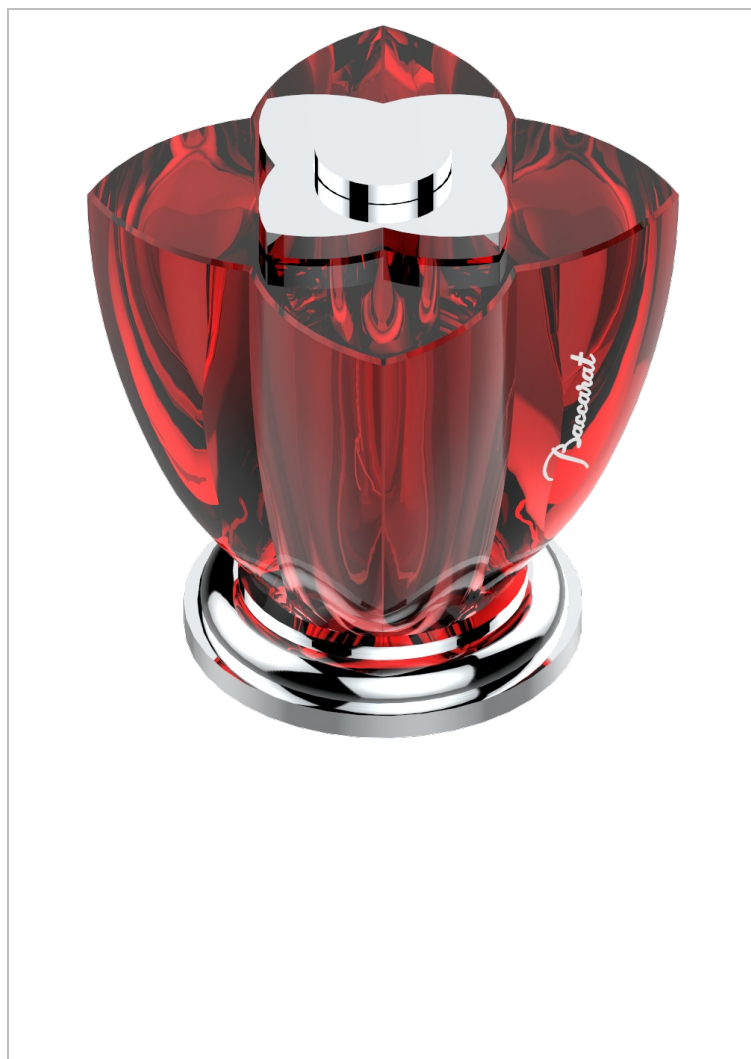

PETALE DE CRISTAL - RED CRYSTAL

U6C-36/US

3/4" deck valve with trim

CHARACTERISTIC

- ASME : ASME A112.18.1-2011/CSA B125.1-11

STANDARDS

AVAILABLE FINITIONS

Black ceram - D30

Blush PVD - H62

Brass color PVD - H49

Brown bronze color PVD - F33

Chrome polished - A02

Chrome polished / gold polished - G02

Copper antique matt, coated - H07

Gold color PVD - H52

Gold mat - F07

Gold polished - F01

Graphite PVD - H64

Light coated bronze - D01

Matt Umber PVD - H67

Matt blush PVD - H60

Matt brass color PVD - H50

Matt brown bronze color PVD - F34

Matt chrome (American satin) - C02