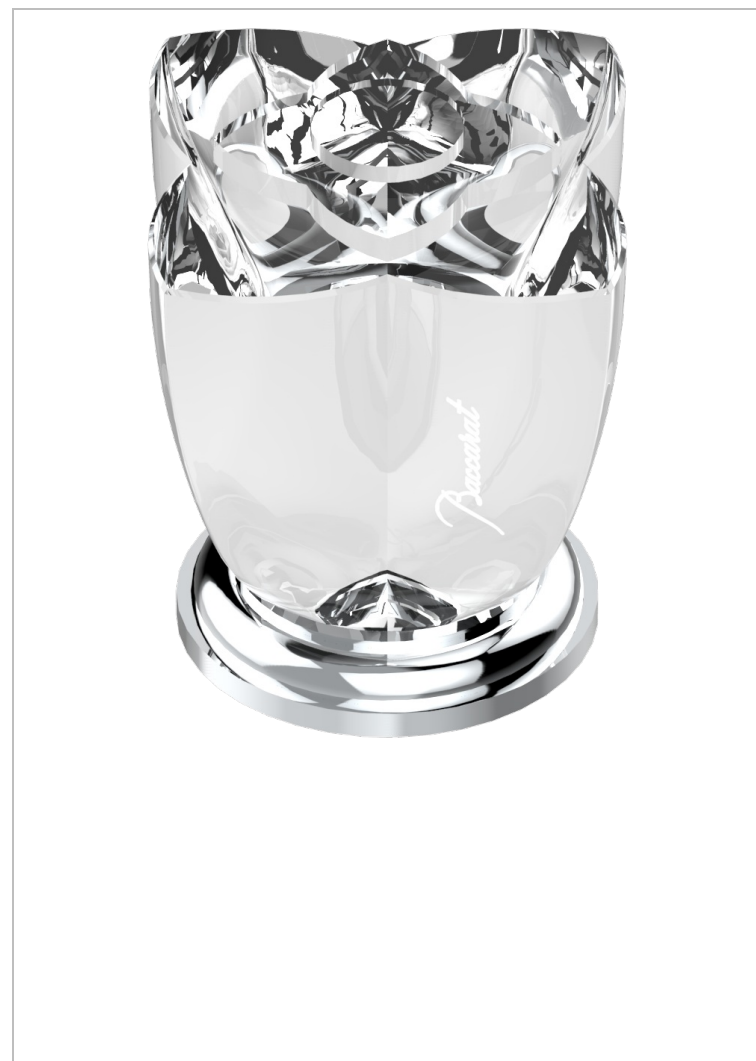

PETALE DE CRISTAL - CLEAR CRYSTAL

U6A-36/US

3/4" deck valve with trim

CHARACTERISTIC

- ASME : ASME A112.18.1-2011/CSA B125.1-11

STANDARDS

AVAILABLE FINITIONS

Black ceram - D30

Blush PVD - H62

Brass color PVD - H49

Brown bronze color PVD - F33

Chrome polished - A02

Chrome polished / gold polished - G02

Copper antique matt, coated - H07

Gold color PVD - H52

Gold mat - F07

Gold polished - F01

Graphite PVD - H64

Light coated bronze - D01

Matt Umber PVD - H67

Matt blush PVD - H60

Matt brass color PVD - H50

Matt brown bronze color PVD - F34

Matt chrome (American satin) - C02