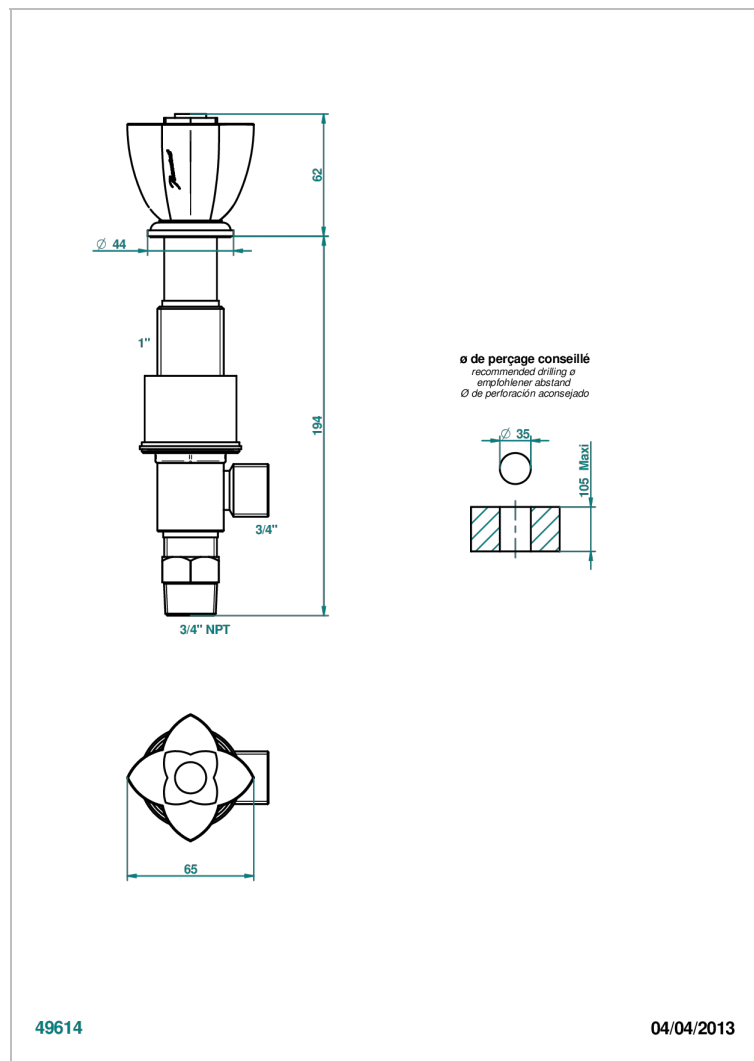

PETALE DE CRISTAL - CLEAR CRYSTAL

U6A-36/US

3/4" deck valve with trim

CHARACTERISTIC

- ASME : ASME A112.18.1-2011/CSA B125.1-11

STANDARDS

AVAILABLE FINITIONS

Black ceram - D30