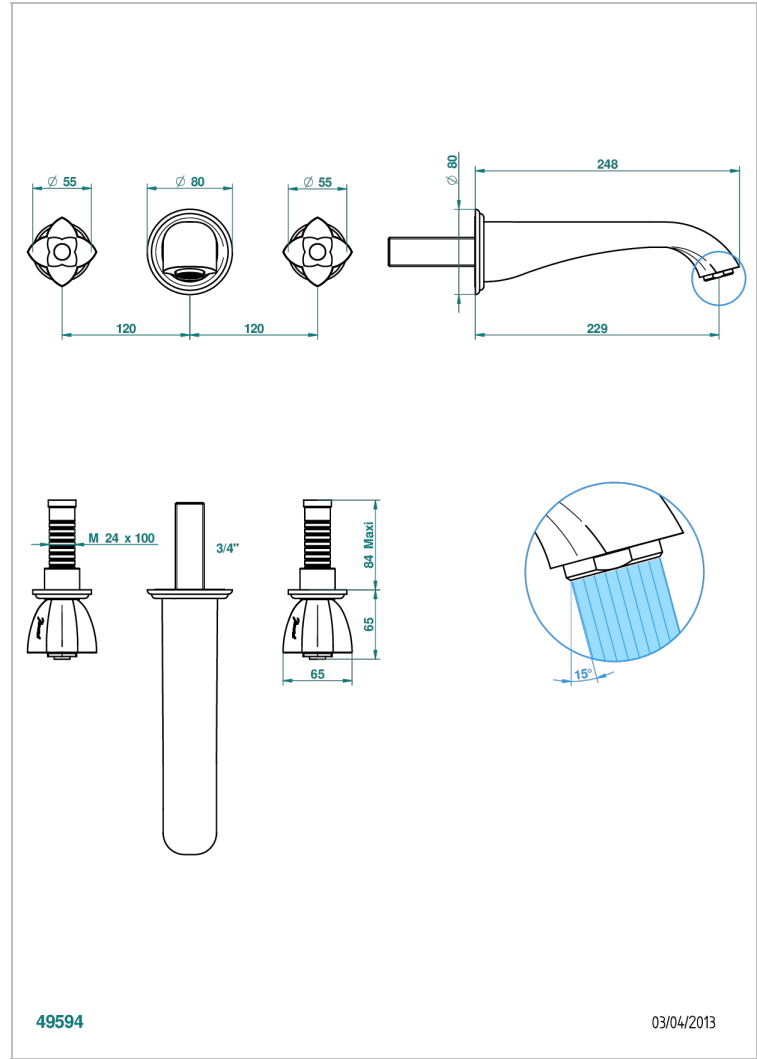

PETALE DE CRISTAL - BLACK CRYSTAL

U6D-41SGB

Trim for wall mounted 3-hole bath set only

CHARACTERISTIC

- Pétale de Cristal - Black crystal
- Trim for wall mounted 3-hole bath set only

TECHNICAL SPECS

- Recommandé : 3 bars (max. 5 bars) - Advised : 43,5 psi (max. 72 psi)
- Bec : 35 l/min à 3 bars
- Spout : 9.26 gpm at 43.5 psi

RELATED SKU'S

- Ref. G00-40AM/US Rough parts for wall set (one counter clockwise and one clockwise cartridges)

AVAILABLE FINITIONS

Black ceram - D30
Blush PVD - H62
Brass color PVD - H49
Brown bronze color PVD - F33
Chrome polished - A02
Chrome polished / gold polished - G02