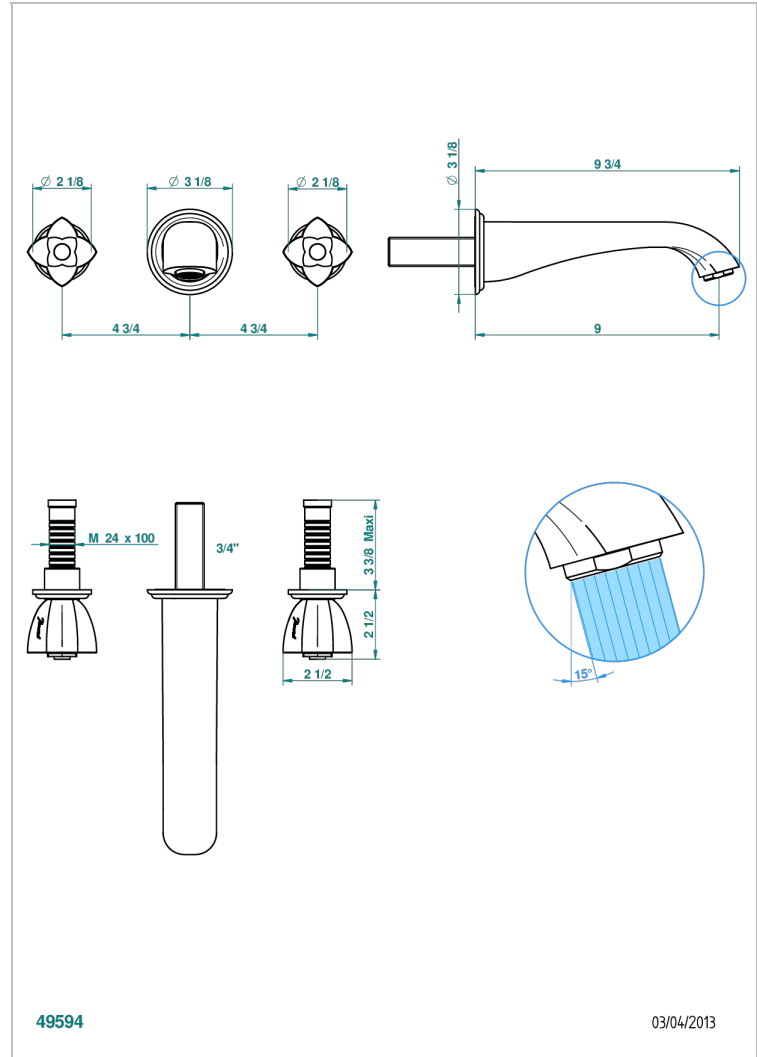

# PETALE DE CRISTAL - BLACK CRYSTAL

U6D-41SGB

Trim for wall mounted 3-hole bath set only

## CHARACTERISTIC

- Pétale de Cristal - Black crystal
- Trim for wall mounted 3-hole bath set only

## TECHNICAL SPECS

- Recommandé : 3 bars (max. 5 bars) - Advised : 43,5 psi (max. 72 psi)
- Bec : 35 l/min à 3 bars
- Spout : 9.26 gpm at 43.5 psi

## RELATED SKU'S

- Ref. G00-40AM/US Rough parts for wall set (one counter clockwise and one clockwise cartridges)