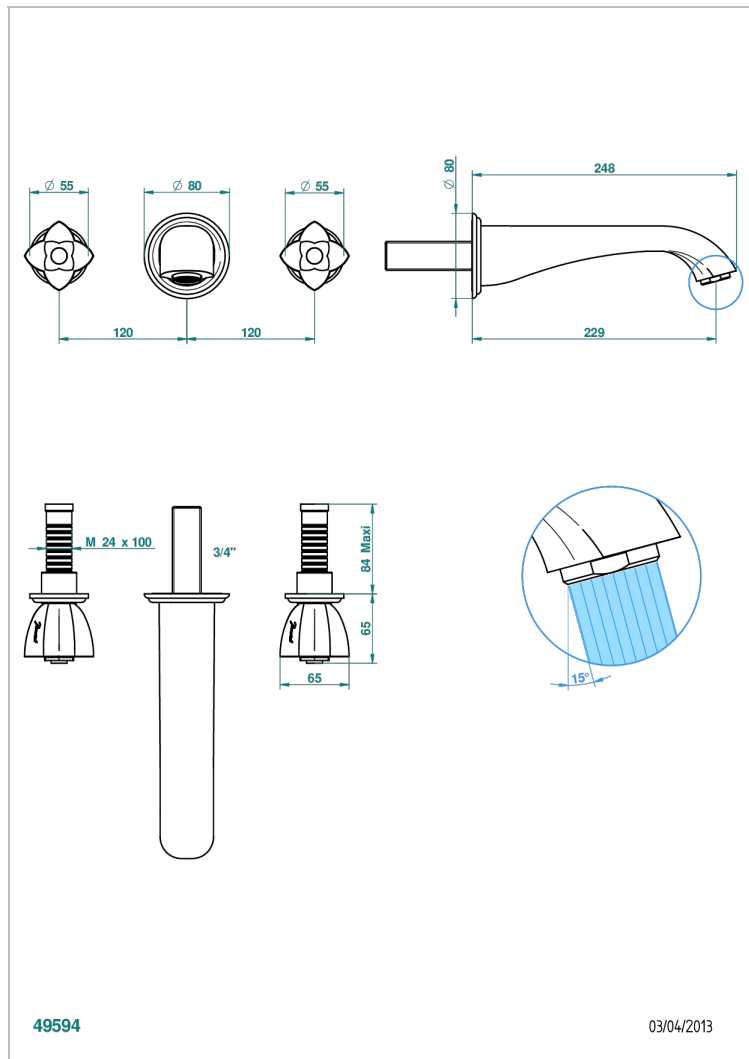

PETALE DE CRISTAL - BLACK CRYSTAL

U6D-41SGB

Trim only for wall mounted 3-hole bath mixer

49594

03/04/2013

CHARACTERISTIC

- Pétale de Cristal - Black crystal
- Trim only for wall mounted 3-hole bath mixer

TECHNICAL SPECS

- Recommandé : 3 bars (max. 5 bars) - Advised : 43,5 psi (max. 72 psi)
- Bec : 35 l/min à 3 bars
- Spout : 9.26 gpm at 43.5 psi

RELATED SKU'S

- Ref. G00-40AC Rough parts for wall mounted 3 hole mixer, cross handle version
- Ref. G00-40AM Rough parts for wall mounted 3 hole mixer, lever handle version