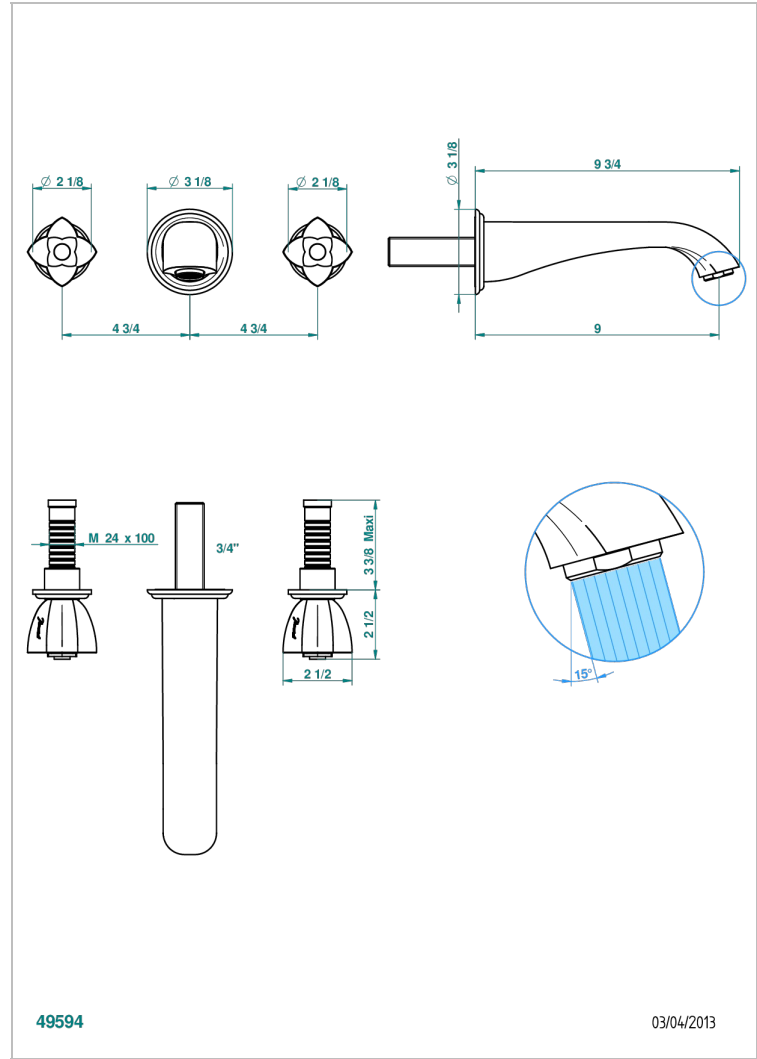

PETALE DE CRISTAL - BLACK CRYSTAL

U6D-41SGB

Trim only for wall mounted 3-hole bath mixer

CHARACTERISTIC

- Pétale de Cristal - Black crystal
- Trim only for wall mounted 3-hole bath mixer

TECHNICAL SPECS

- Recommandé : 3 bars (max. 5 bars) - Advised : 43,5 psi (max. 72 psi)
- Bec : 35 l/min à 3 bars
- Spout : 9.26 gpm at 43.5 psi

RELATED SKU'S

- Ref. G00-40AC Rough parts for wall mounted 3 hole mixer, cross handle version
- Ref. G00-40AM Rough parts for wall mounted 3 hole mixer, lever handle version

AVAILABLE FINITIONS

Antique nickel - H28
Black ceram - D30
Blush PVD - H62
Brass color PVD - H49
Brown bronze color PVD - F33
Gold color PVD - H52