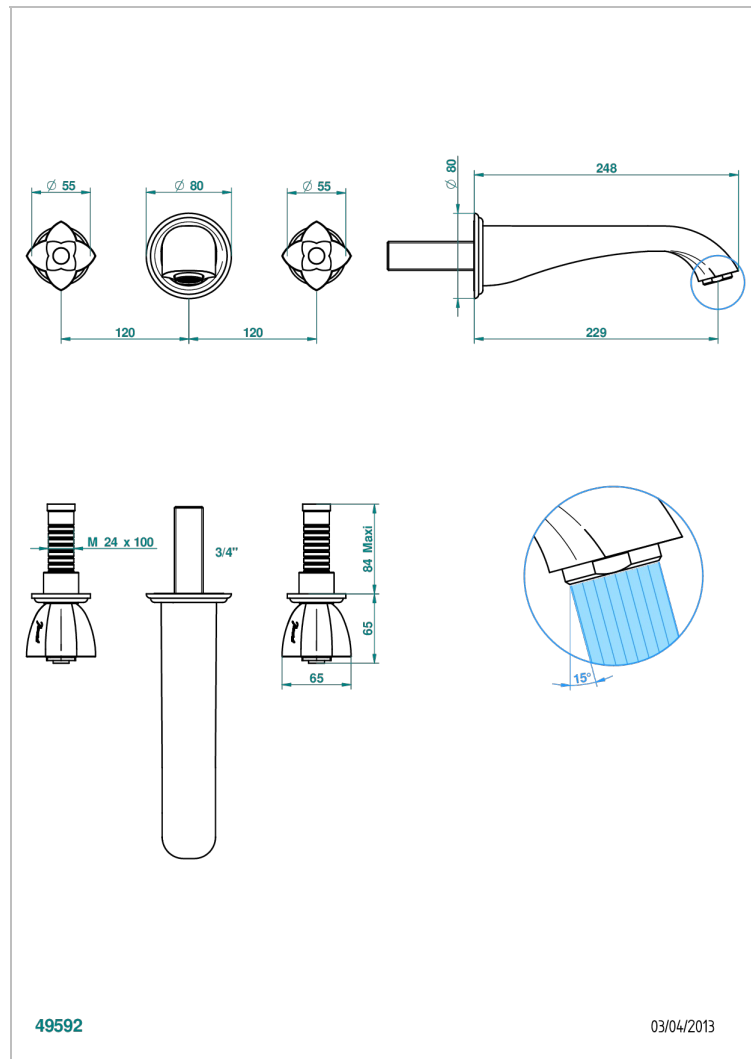

PETALE DE CRISTAL - RED CRYSTAL

U6C-41SGB

Trim only for wall mounted 3-hole bath mixer

49592

03/04/2013

CHARACTERISTIC

- Pétale de Cristal - Red crystal
- Trim only for wall mounted 3-hole bath mixer

TECHNICAL SPECS

- Recommandé : 3 bars (max. 5 bars) - Advised : 43,5 psi (max. 72 psi)
- Bec : 35 l/min à 3 bars
- Spout : 9.26 gpm at 43.5 psi

RELATED SKU'S

- Ref. G00-40AC Rough parts for wall mounted 3 hole mixer, cross handle version
- Ref. G00-40AM Rough parts for wall mounted 3 hole mixer, lever handle version