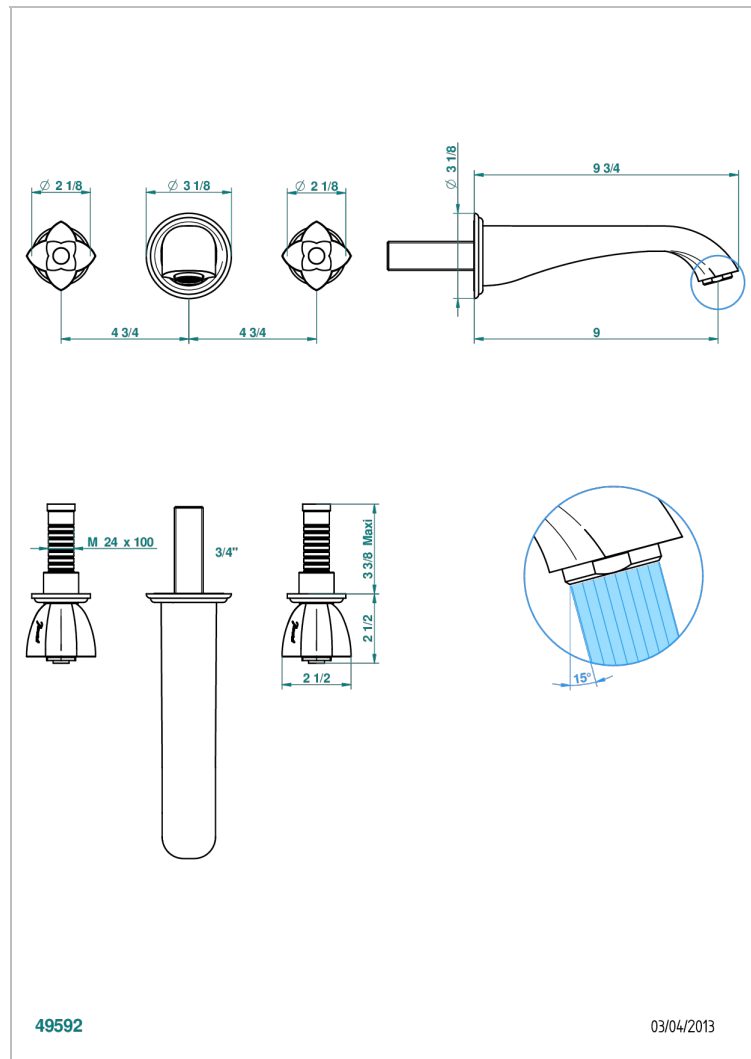

PETALE DE CRISTAL - RED CRYSTAL

U6C-41SGB

Trim only for wall mounted 3-hole bath mixer

CHARACTERISTIC

- Pétale de Cristal - Red crystal
- Trim only for wall mounted 3-hole bath mixer

TECHNICAL SPECS

- Recommandé : 3 bars (max. 5 bars) - Advised : 43,5 psi (max. 72 psi)
- Bec : 35 l/min à 3 bars
- Spout : 9.26 gpm at 43.5 psi

RELATED SKU'S

- Ref. G00-40AC Rough parts for wall mounted 3 hole mixer, cross handle version
- Ref. G00-40AM Rough parts for wall mounted 3 hole mixer, lever handle version

AVAILABLE FINITIONS

Antique nickel - H28
Black ceram - D30
Blush PVD - H62
Brass color PVD - H49
Brown bronze color PVD - F33
Gold color PVD - H52