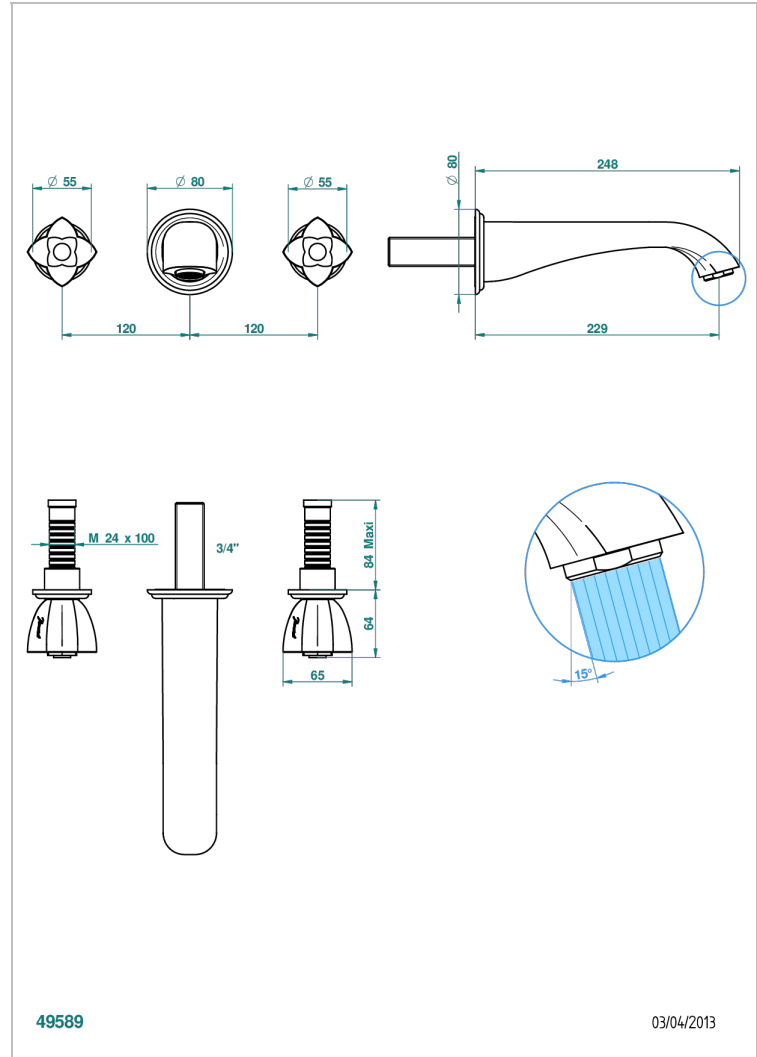

PETALE DE CRISTAL - CLEAR CRYSTAL

U6A-41SGB

Trim for wall mounted 3-hole bath set only

CHARACTERISTIC

- Pétale de Cristal - Clear crystal
- Trim for wall mounted 3-hole bath set only

TECHNICAL SPECS

- Recommandé : 3 bars (max. 5 bars) - Advised : 43,5 psi (max. 72 psi)
- Bec : 35 l/min à 3 bars
- Spout : 9.26 gpm at 43.5 psi

RELATED SKU'S

- Ref. G00-40AM/US Rough parts for wall set (one counter clockwise and one clockwise cartridges)

AVAILABLE FINITIONS

Black ceram - D30
Blush PVD - H62
Brass color PVD - H49
Brown bronze color PVD - F33
Chrome polished - A02
Chrome polished / gold polished - G02