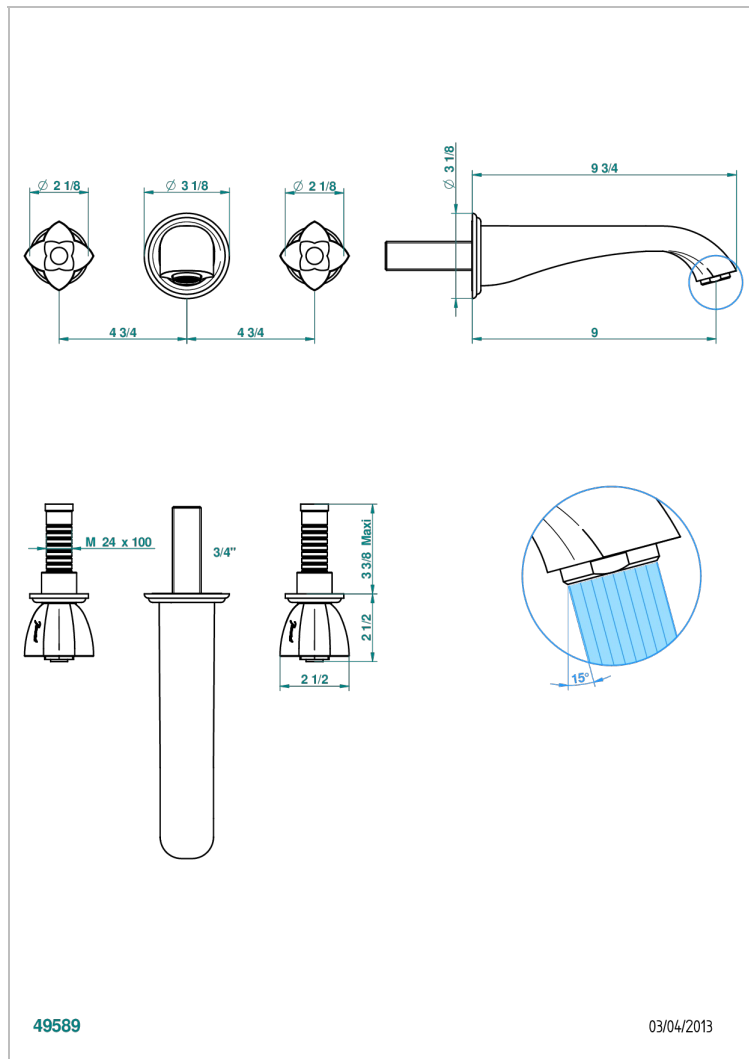

PETALE DE CRISTAL - CLEAR CRYSTAL

U6A-41SGB

Trim for wall mounted 3-hole bath set only

CHARACTERISTIC

- Pétale de Cristal - Clear crystal
- Trim for wall mounted 3-hole bath set only

TECHNICAL SPECS

- Recommandé : 3 bars (max. 5 bars) - Advised : 43,5 psi (max. 72 psi)
- Bec : 35 l/min à 3 bars
- Spout : 9.26 gpm at 43.5 psi

RELATED SKU'S

- Ref. G00-40AM/US Rough parts for wall set (one counter clockwise and one clockwise cartridges)

AVAILABLE FINITIONS

Black ceram - D30
Blush PVD - H62
Brass color PVD - H49
Brown bronze color PVD - F33
Chrome polished - A02
Chrome polished / gold polished - G02