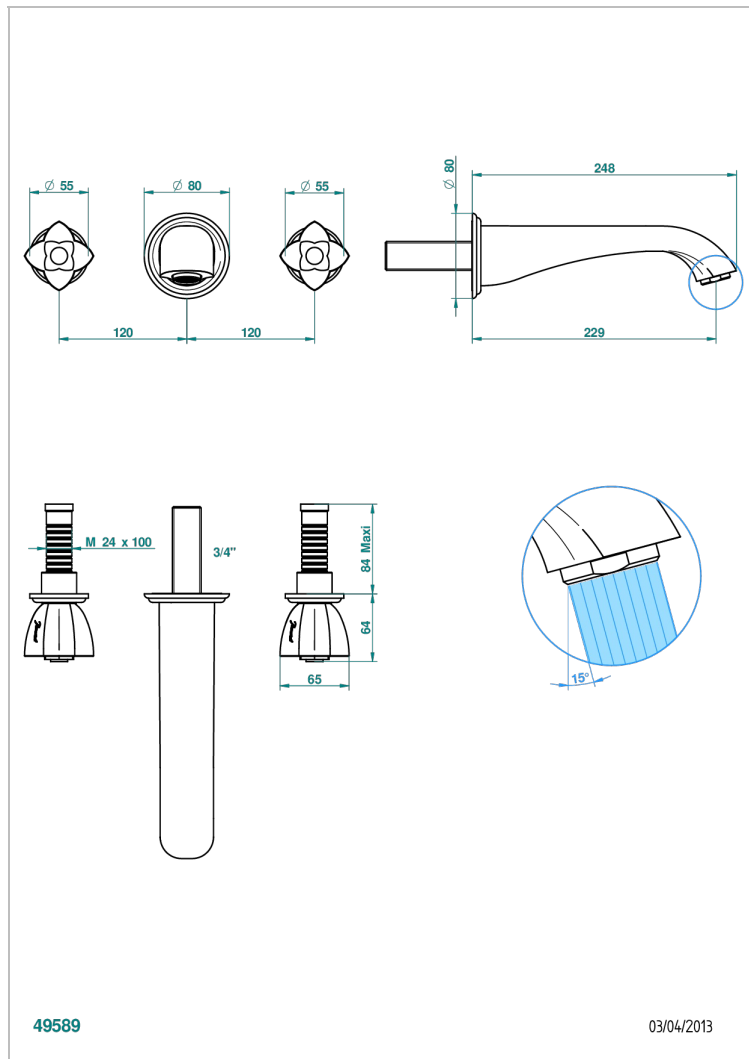

PETALE DE CRISTAL - CRISTAL CLARO

U6A-41SGB

Trim only for wall mounted 3-hole bath mixer

THG[®]
PARIS

CARACTERÍSTICAS

- Pétale de Cristal - cristal claro
- Trim only for wall mounted 3-hole bath mixer

ESPECIFICACIONES TÉCNICAS

- Recommandé : 3 bars (max. 5 bars) - Advised : 43,5 psi (max. 72 psi)
- Bec : 35 l/min à 3 bars
- Spout : 9.26 gpm at 43.5 psi

PRODUCTOS RELACIONADOS

- Ref. G00-40AC Rough parts for wall mounted 3 hole mixer, cross handle version
- Ref. G00-40AM Rough parts for wall mounted 3 hole mixer, lever handle version