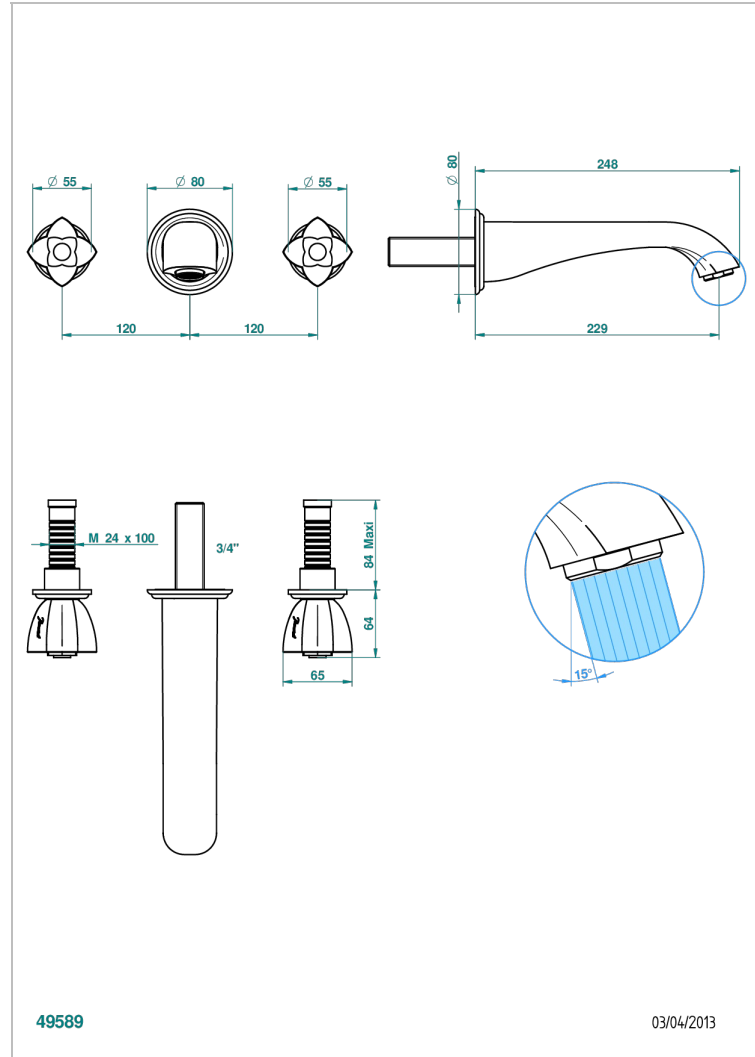

PETALE DE CRISTAL - CLEAR CRYSTAL

U6A-41SGB

Trim only for wall mounted 3-hole bath mixer

THG[®]
PARIS

CHARACTERISTIC

- Pétale de Cristal - Clear crystal
- Trim only for wall mounted 3-hole bath mixer

TECHNICAL SPECS

- Recommandé : 3 bars (max. 5 bars) - Advised : 43,5 psi (max. 72 psi)
- Bec : 35 l/min à 3 bars
- Spout : 9.26 gpm at 43.5 psi

RELATED SKU'S

- Ref. G00-40AC Rough parts for wall mounted 3 hole mixer, cross handle version
- Ref. G00-40AM Rough parts for wall mounted 3 hole mixer, lever handle version