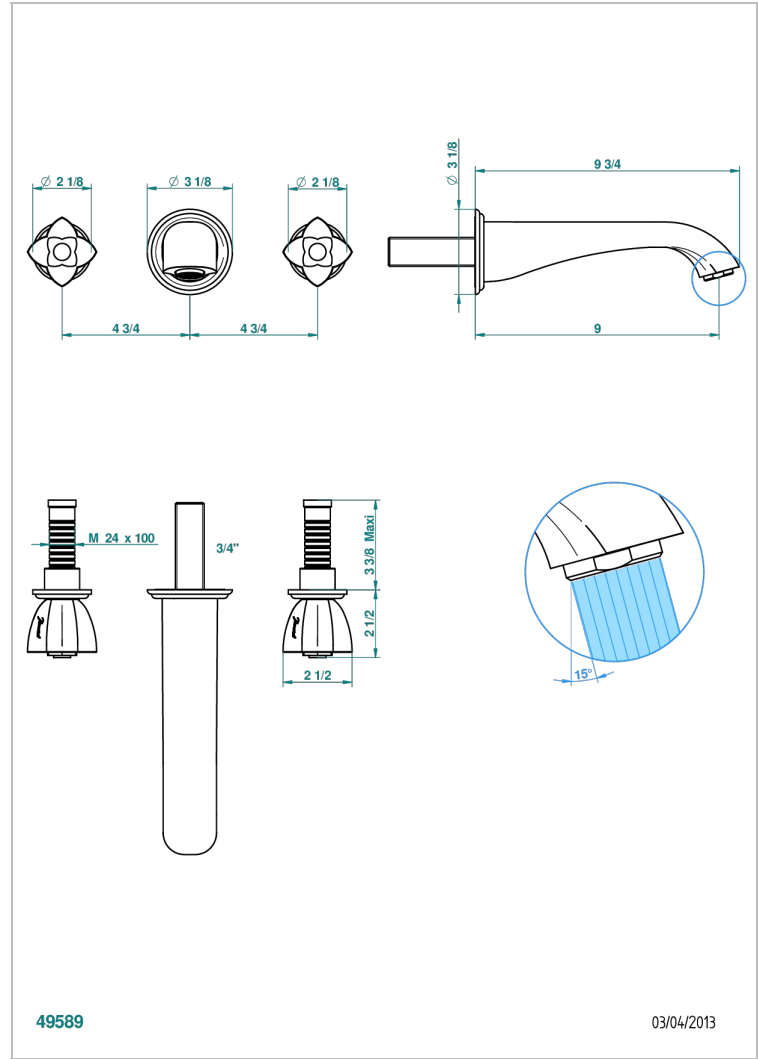

PETALE DE CRISTAL - CRISTAL CLARO

U6A-41SGB

Trim only for wall mounted 3-hole bath mixer

THG[®]
PARIS

CARACTERÍSTICAS

- Pétale de Cristal - cristal claro
- Trim only for wall mounted 3-hole bath mixer

ESPECIFICACIONES TÉCNICAS

- Recommandé : 3 bars (max. 5 bars) - Advised : 43,5 psi (max. 72 psi)
- Bec : 35 l/min à 3 bars
- Spout : 9.26 gpm at 43.5 psi

PRODUCTOS RELACIONADOS

- Ref. G00-40AC Rough parts for wall mounted 3 hole mixer, cross handle version
- Ref. G00-40AM Rough parts for wall mounted 3 hole mixer, lever handle version