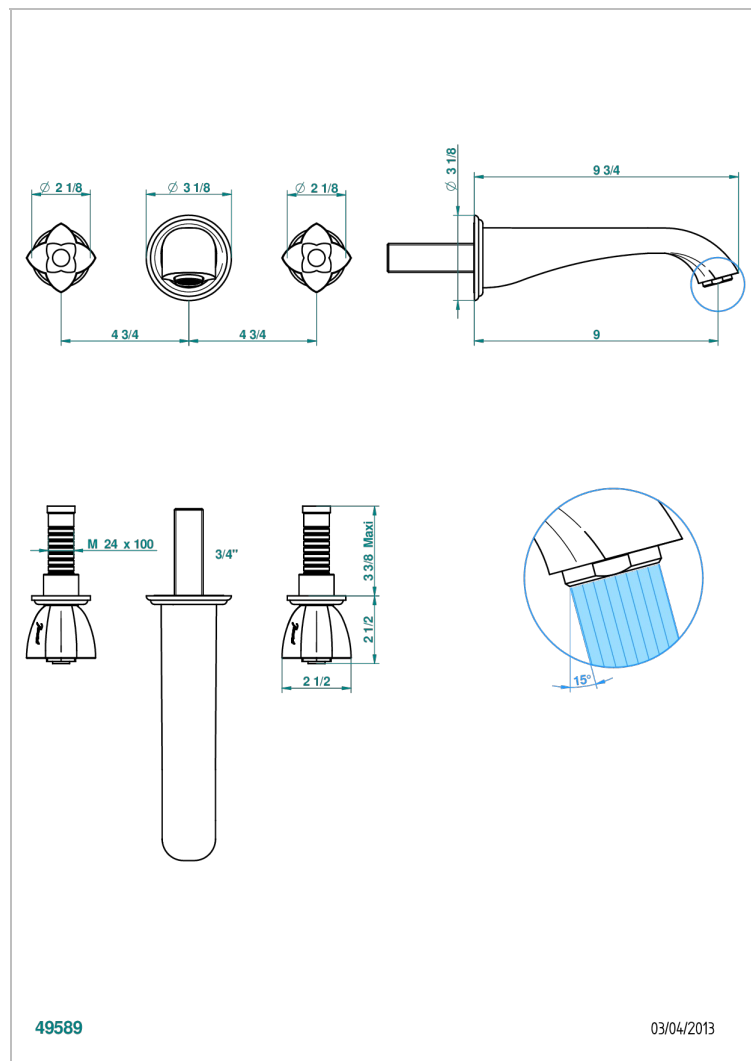

# PETALE DE CRISTAL - CLEAR CRYSTAL

U6A-41SGB

Trim only for wall mounted 3-hole bath mixer

## CHARACTERISTIC

- Pétale de Cristal - Clear crystal
- Trim only for wall mounted 3-hole bath mixer

## TECHNICAL SPECS

- Recommandé : 3 bars (max. 5 bars) - Advised : 43,5 psi (max. 72 psi)
- Bec : 35 l/min à 3 bars
- Spout : 9.26 gpm at 43.5 psi

## RELATED SKU'S

- Ref. G00-40AC Rough parts for wall mounted 3 hole mixer, cross handle version
- Ref. G00-40AM Rough parts for wall mounted 3 hole mixer, lever handle version