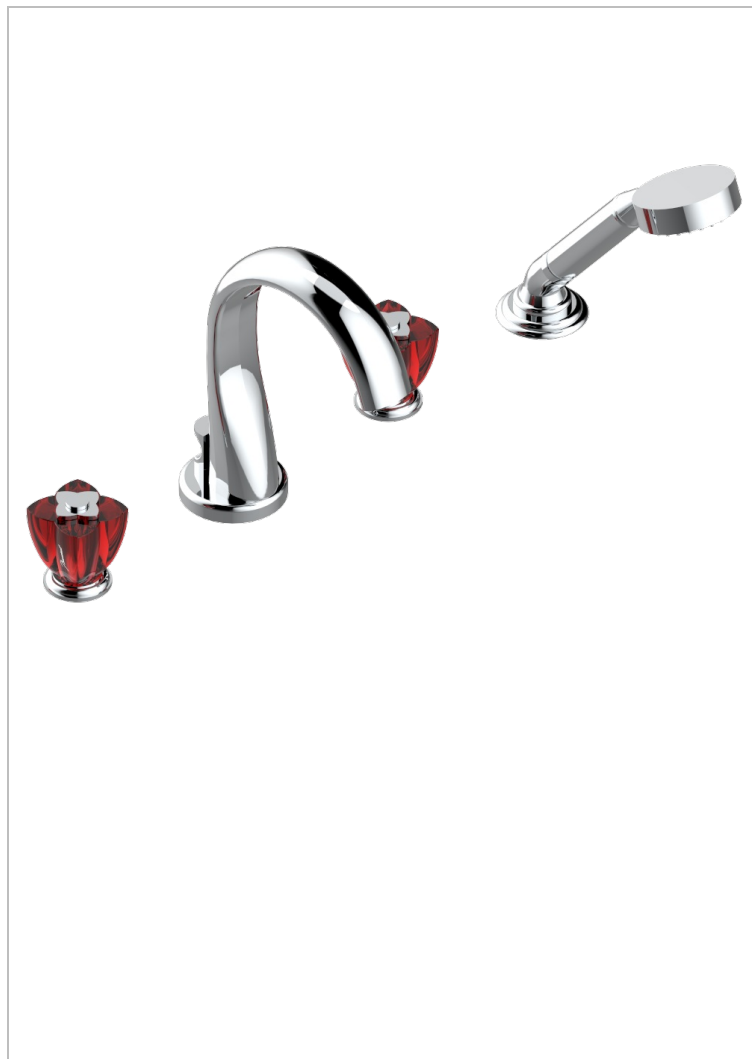

PETALE DE CRISTAL - RED CRYSTAL

U6C-112B

Rim mounted 4-hole bath/shower mixer, diverter to normal spout

CHARACTERISTIC

- ACS : 18ACCLY473
- DVGW : DW-6501CO0477
- NF : NF EN 200 - IID/A - Chrome

STANDARDS

TECHNICAL SPECS

- Recommandé : 3 bars (max. 5 bars) - Advised : 43,5 psi (max. 72 psi)
- Bec : 44,5 l/min à 3 bars - Douchette : 9,5 l/min à 3 bars
- Spout : 11.78 gpm at 43.5 psi - Handshower : 2.5 gpm at 43.5 psi

AVAILABLE FINITIONS

Antique nickel - H28
Black ceram - D30
Blush PVD - H62
Brass color PVD - H49
Brown bronze color PVD - F33
Gold color PVD - H52

Graphite PVD - H64
Lacquered light bronze - D01
Matt Umber PVD - H67
Matt blush PVD - H60
Matt brass color PVD - H50
Matt brown bronze color PVD - F34