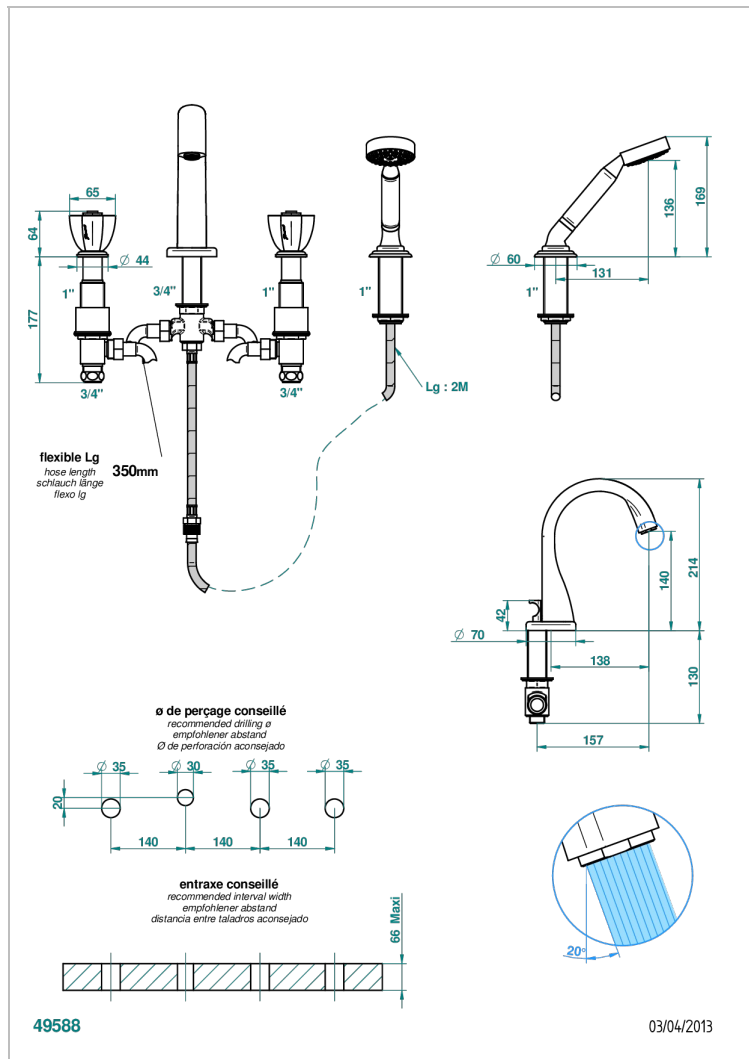

PETALE DE CRISTAL - RED CRYSTAL

U6C-112B

Rim mounted 4-hole bath/shower mixer, diverter to normal spout

CHARACTERISTIC

- ACS : 18ACCLY473
- DVGW : DW-6501CO0477
- NF : NF EN 200 - IID/A - Chrome

STANDARDS

TECHNICAL SPECS

- Recommandé : 3 bars (max. 5 bars) - Advised : 43,5 psi (max. 72 psi)
- Bec : 44,5 l/min à 3 bars - Douchette : 9,5 l/min à 3 bars
- Spout : 11.78 gpm at 43.5 psi - Handshower : 2.5 gpm at 43.5 psi

AVAILABLE FINITIONS