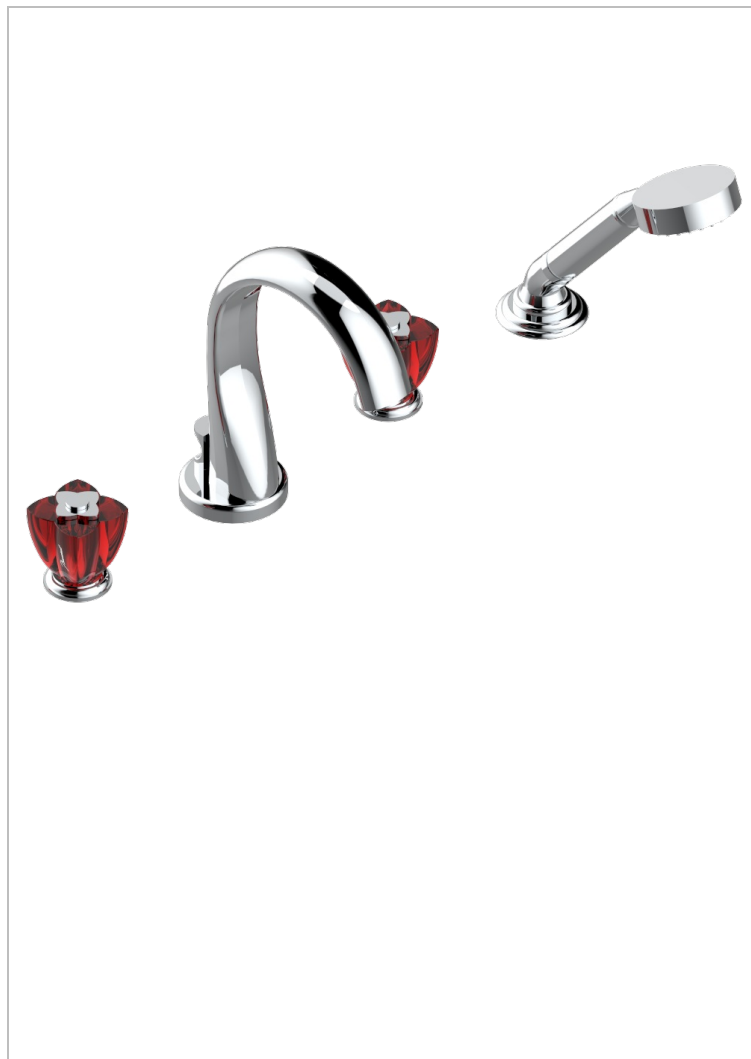

PETALE DE CRISTAL - RED CRYSTAL

U6C-112B

Rim mounted 4-hole bath/shower mixer, diverter to normal spout

CHARACTERISTIC

- ACS : 18ACCLY473
- DVGW : DW-6501CO0477
- NF : NF EN 200 - IID/A - Chrome

TECHNICAL SPECS

- Recommandé : 3 bars (max. 5 bars) - Advised : 43,5 psi (max. 72 psi)
- Bec : 44,5 l/min à 3 bars - Douchette : 9,5 l/min à 3 bars
- Spout : 11.78 gpm at 43.5 psi - Handshower : 2.5 gpm at 43.5 psi

STANDARDS

AVAILABLE FINITIONS

Antique nickel - H28
Black ceram - D30
Blush PVD - H62
Brass color PVD - H49
Brown bronze color PVD - F33
Gold color PVD - H52

Graphite PVD - H64
Lacquered light bronze - D01
Matt Umber PVD - H67
Matt blush PVD - H60
Matt brass color PVD - H50
Matt brown bronze color PVD - F34