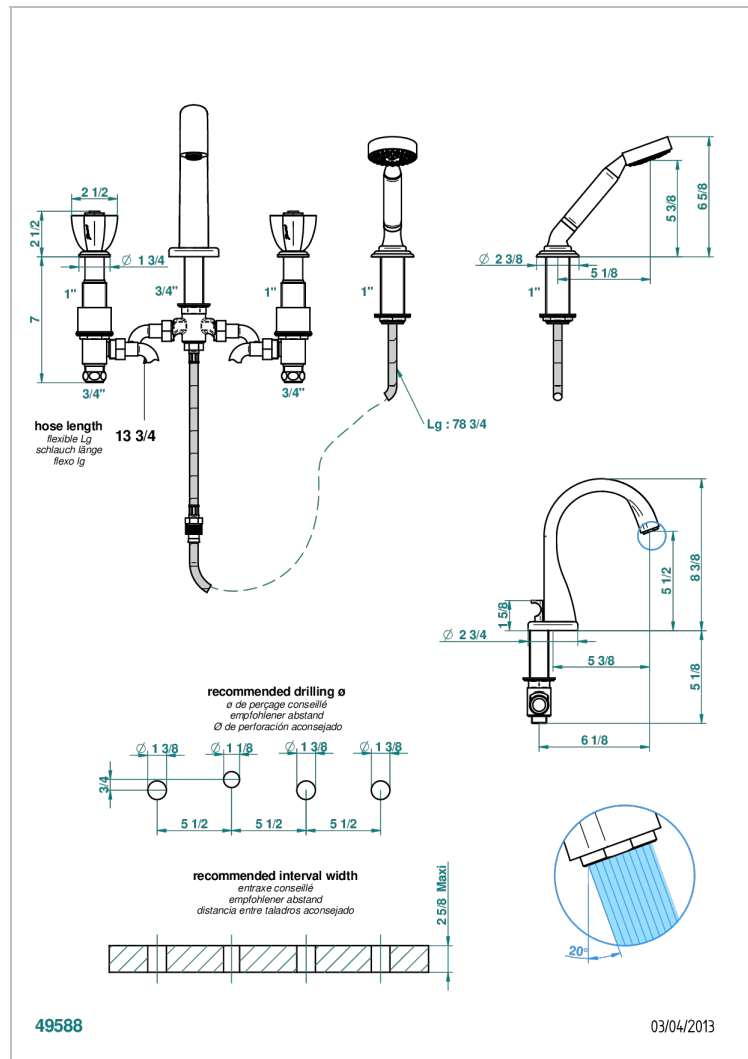

PETALE DE CRISTAL - RED CRYSTAL

U6C-112B

Rim mounted 4-hole bath/shower mixer, diverter to normal spout

CHARACTERISTIC

- ACS : 18ACCLY473
- DVGW : DW-6501CO0477
- NF : NF EN 200 - IID/A - Chrome

TECHNICAL SPECS

- Recommandé : 3 bars (max. 5 bars) - Advised : 43,5 psi (max. 72 psi)
- Bec : 44,5 l/min à 3 bars - Douchette : 9,5 l/min à 3 bars
- Spout : 11.78 gpm at 43.5 psi - Handshower : 2.5 gpm at 43.5 psi

STANDARDS

AVAILABLE FINITIONS

Antique nickel - H28
Black ceram - D30
Blush PVD - H62
Brass color PVD - H49
Brown bronze color PVD - F33
Gold color PVD - H52

Graphite PVD - H64
Lacquered light bronze - D01
Matt Umber PVD - H67
Matt blush PVD - H60
Matt brass color PVD - H50
Matt brown bronze color PVD - F34