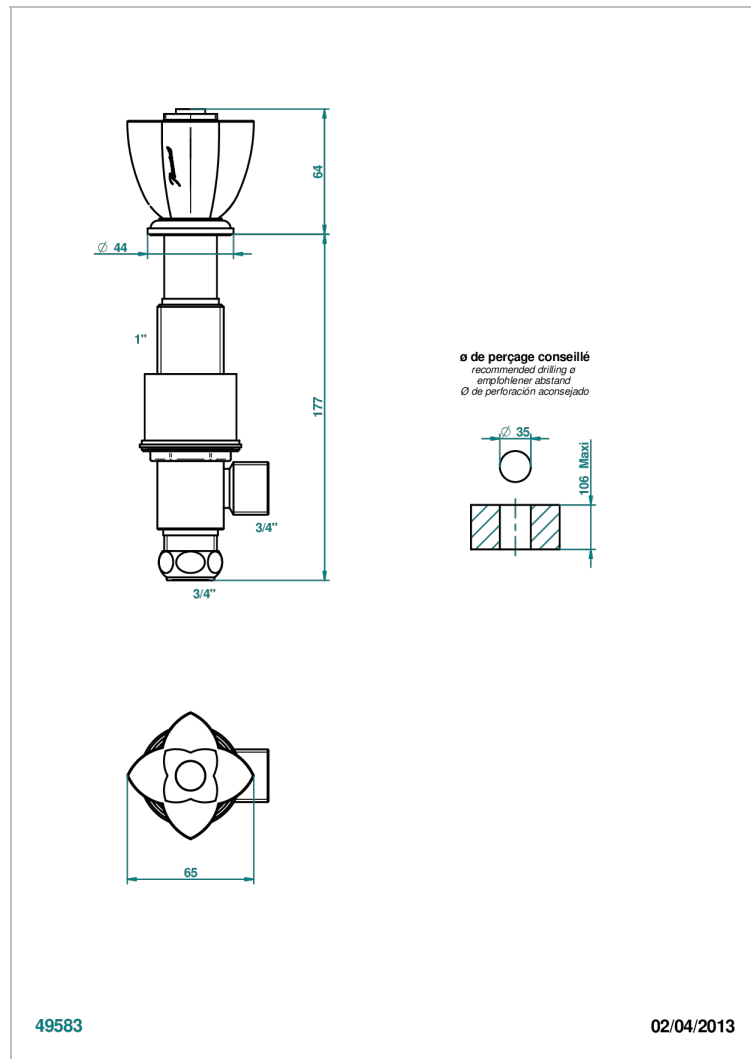

PETALE DE CRISTAL - BLUE CRYSTAL

U6B-36

Rim mounted 3/4" valve

CHARACTERISTIC

- Pétale de Cristal - Blue crystal
- Rim mounted 3/4" valve

AVAILABLE FINITIONS

Antique nickel - H28
Black ceram - D30
Blush PVD - H62
Brass color PVD - H49
Brown bronze color PVD - F33
Gold color PVD - H52