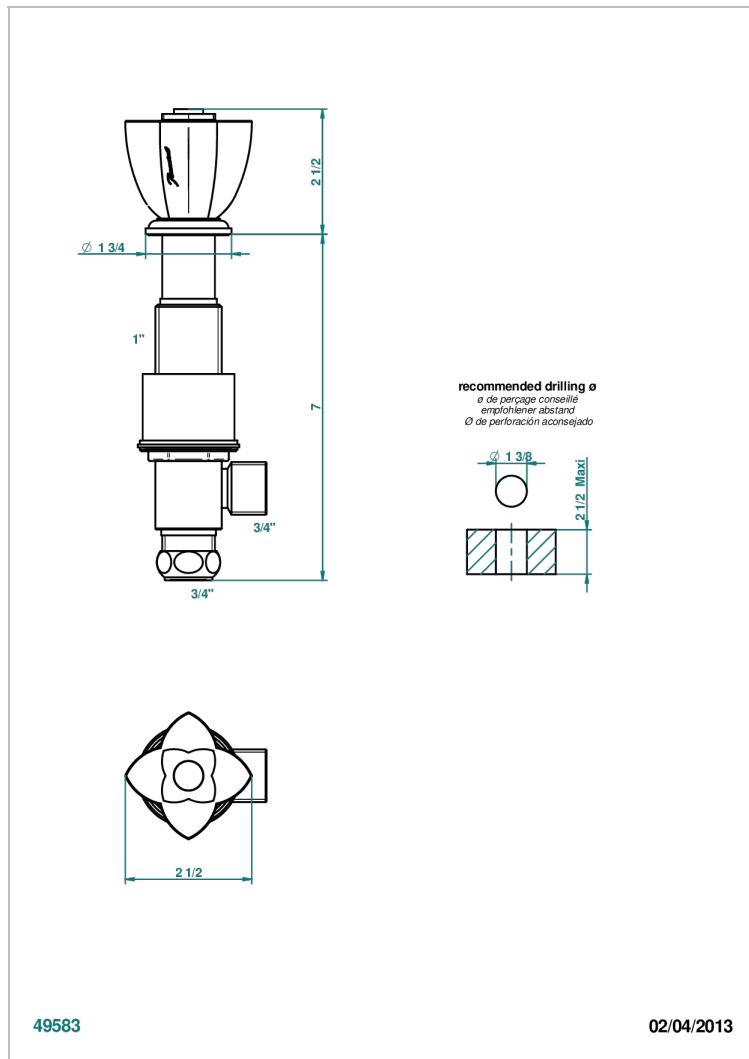

# PETALE DE CRISTAL - BLUE CRYSTAL

U6B-36

Rim mounted 3/4" valve

THG<sup>®</sup>  
PARIS

49583

02/04/2013

## CHARACTERISTIC

- Pétale de Cristal - Blue crystal
- Rim mounted 3/4" valve