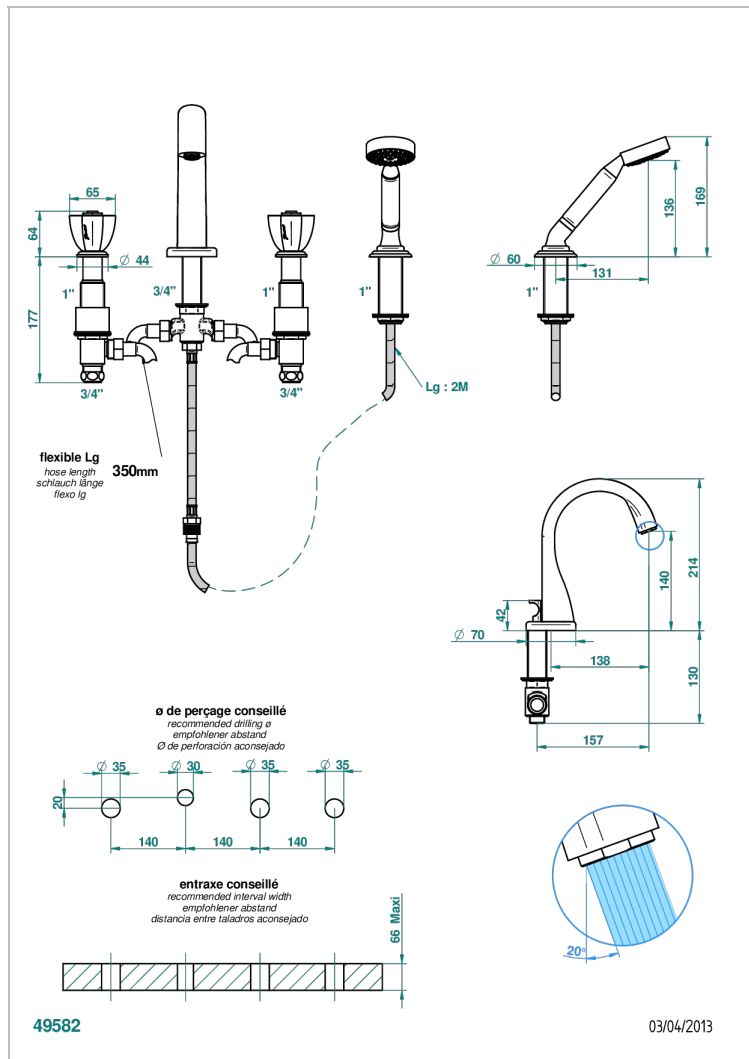

PETALE DE CRISTAL - BLUE CRYSTAL

U6B-112B

Rim mounted 4-hole bath/shower mixer, diverter to normal spout

CHARACTERISTIC

- ACS : 18ACCLY473
- DVGW : DW-6501CO0477
- NF : NF EN 200 - IID/A - Chrome

STANDARDS

TECHNICAL SPECS

- Recommandé : 3 bars (max. 5 bars) - Advised : 43,5 psi (max. 72 psi)
- Bec : 44,5 l/min à 3 bars - Douchette : 9,5 l/min à 3 bars
- Spout : 11.78 gpm at 43.5 psi - Handshower : 2.5 gpm at 43.5 psi