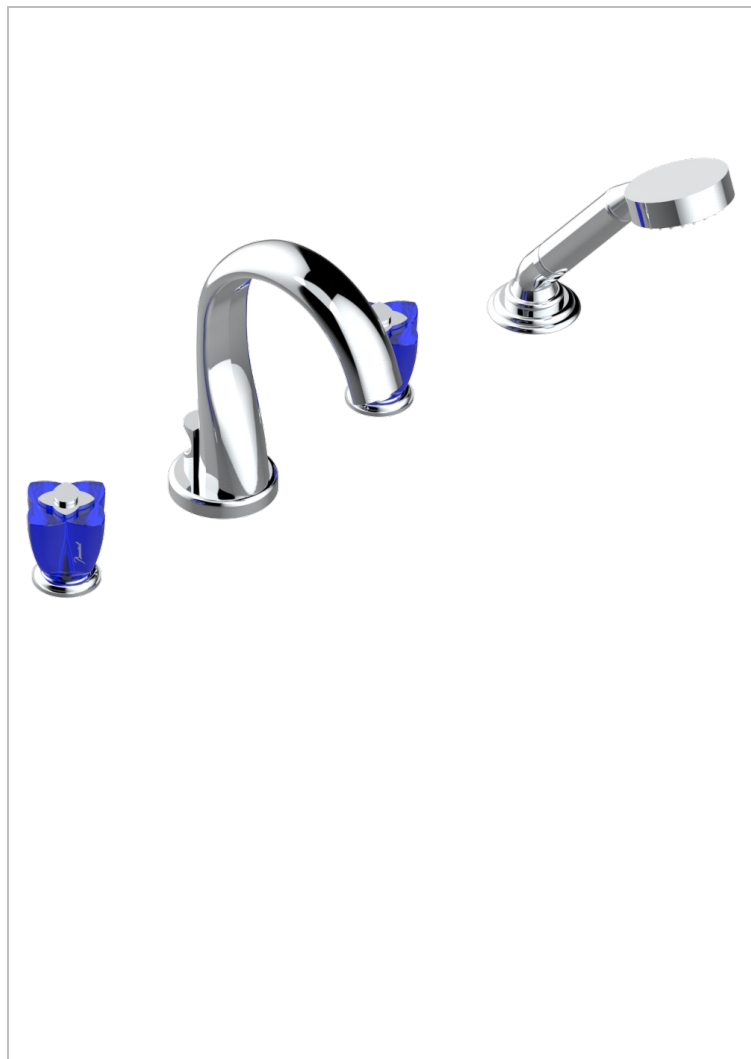

PETALE DE CRISTAL - BLUE CRYSTAL

U6B-112B

Rim mounted 4-hole bath/shower mixer, diverter to normal spout

CHARACTERISTIC

- ACS : 18ACCLY473
- DVGW : DW-6501CO0477
- NF : NF EN 200 - IID/A - Chrome

STANDARDS

TECHNICAL SPECS

- Recommandé : 3 bars (max. 5 bars) - Advised : 43,5 psi (max. 72 psi)
- Bec : 44,5 l/min à 3 bars - Douchette : 9,5 l/min à 3 bars
- Spout : 11.78 gpm at 43.5 psi - Handshower : 2.5 gpm at 43.5 psi

AVAILABLE FINITIONS

Antique nickel - H28
Black ceram - D30
Blush PVD - H62
Brass color PVD - H49
Brown bronze color PVD - F33
Gold color PVD - H52

Graphite PVD - H64
Lacquered light bronze - D01
Matt Umber PVD - H67
Matt blush PVD - H60
Matt brass color PVD - H50
Matt brown bronze color PVD - F34