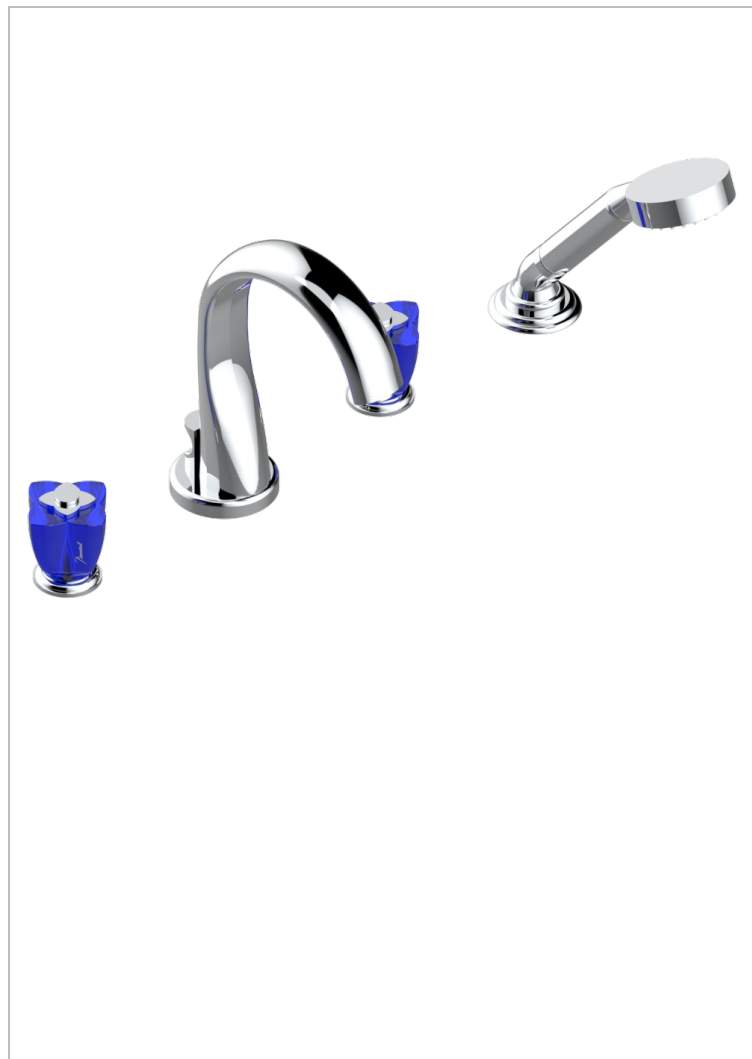

PETALE DE CRISTAL - BLUE CRYSTAL

U6B-112B

Rim mounted 4-hole bath/shower mixer, diverter to normal spout

CHARACTERISTIC

- ACS : 18ACCLY473
- DVGW : DW-6501CO0477
- NF : NF EN 200 - IID/A - Chrome

TECHNICAL SPECS

- Recommandé : 3 bars (max. 5 bars) - Advised : 43,5 psi (max. 72 psi)
- Bec : 44,5 l/min à 3 bars - Douchette : 9,5 l/min à 3 bars
- Spout : 11.78 gpm at 43.5 psi - Handshower : 2.5 gpm at 43.5 psi

STANDARDS

AVAILABLE FINITIONS

Antique nickel - H28
Black ceram - D30
Blush PVD - H62
Brass color PVD - H49
Brown bronze color PVD - F33
Gold color PVD - H52

Graphite PVD - H64
Lacquered light bronze - D01
Matt Umber PVD - H67
Matt blush PVD - H60
Matt brass color PVD - H50
Matt brown bronze color PVD - F34