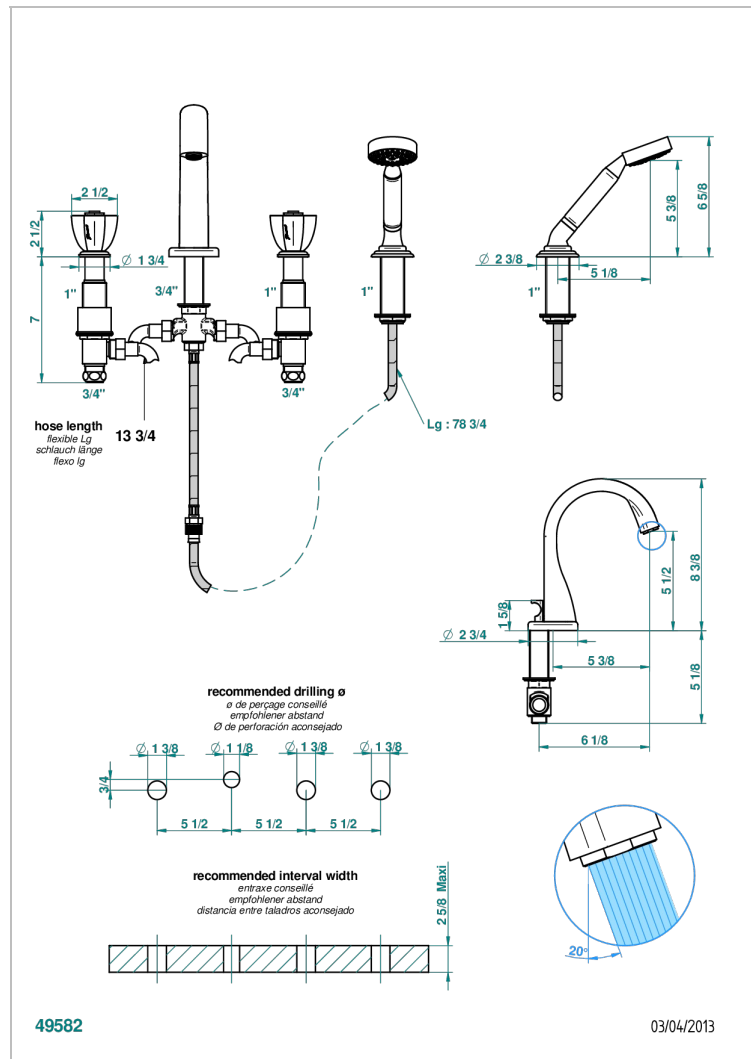

PETALE DE CRISTAL - BLUE CRYSTAL

U6B-112B

Rim mounted 4-hole bath/shower mixer, diverter to normal spout

CHARACTERISTIC

- ACS : 18ACCLY473
- DVGW : DW-6501CO0477
- NF : NF EN 200 - IID/A - Chrome

TECHNICAL SPECS

- Recommandé : 3 bars (max. 5 bars) - Advised : 43,5 psi (max. 72 psi)
- Bec : 44,5 l/min à 3 bars - Douchette : 9,5 l/min à 3 bars
- Spout : 11.78 gpm at 43.5 psi - Handshower : 2.5 gpm at 43.5 psi

STANDARDS