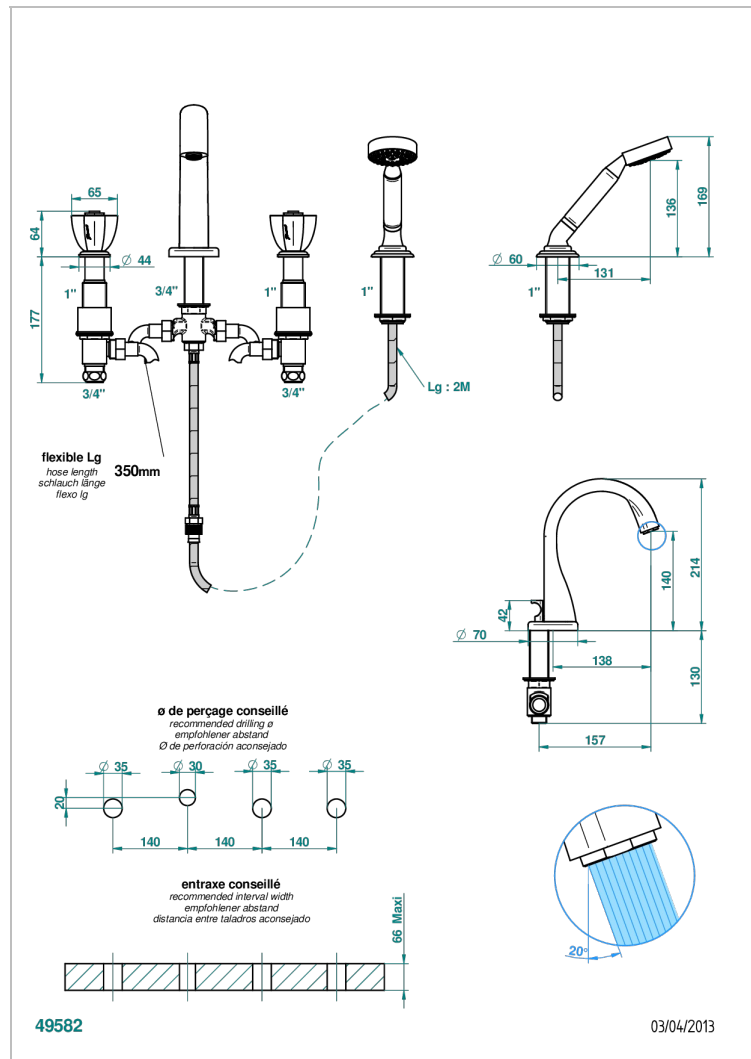

PETALE DE CRISTAL - BLUE CRYSTAL

U6B-112B

Rim mounted 4-hole bath/shower mixer, diverter to normal spout

CHARACTERISTIC

- ACS : 18ACCLY473
- DVGW : DW-6501CO0477
- NF : NF EN 200 - IID/A - Chrome

STANDARDS

TECHNICAL SPECS

- Recommandé : 3 bars (max. 5 bars) - Advised : 43,5 psi (max. 72 psi)
- Bec : 44,5 l/min à 3 bars - Douchette : 9,5 l/min à 3 bars
- Spout : 11.78 gpm at 43.5 psi - Handshower : 2.5 gpm at 43.5 psi