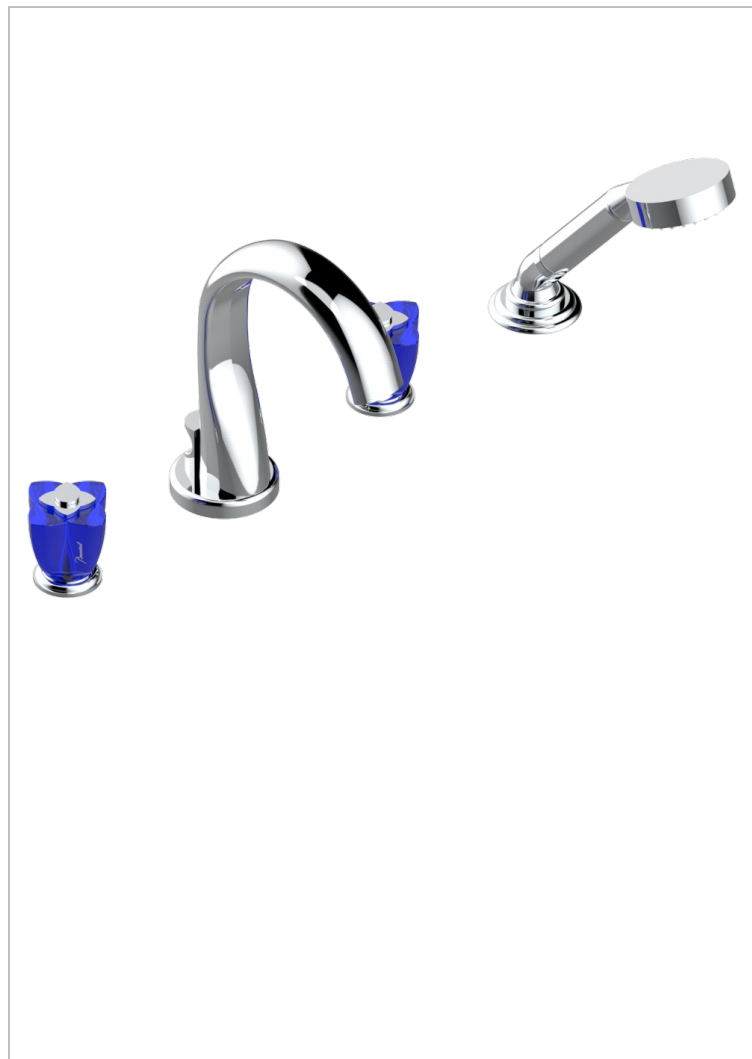

PETALE DE CRISTAL - BLUE CRYSTAL

U6B-112B

Rim mounted 4-hole bath/shower mixer, diverter to normal spout

CHARACTERISTIC

- ACS : 18ACCLY473
- DVGW : DW-6501CO0477
- NF : NF EN 200 - IID/A - Chrome

STANDARDS

TECHNICAL SPECS

- Recommandé : 3 bars (max. 5 bars) - Advised : 43,5 psi (max. 72 psi)
- Bec : 44,5 l/min à 3 bars - Douchette : 9,5 l/min à 3 bars
- Spout : 11.78 gpm at 43.5 psi - Handshower : 2.5 gpm at 43.5 psi

AVAILABLE FINITIONS

Antique nickel - H28
Black ceram - D30
Blush PVD - H62
Brass color PVD - H49
Brown bronze color PVD - F33
Gold color PVD - H52

Graphite PVD - H64
Lacquered light bronze - D01
Matt Umber PVD - H67
Matt blush PVD - H60
Matt brass color PVD - H50
Matt brown bronze color PVD - F34