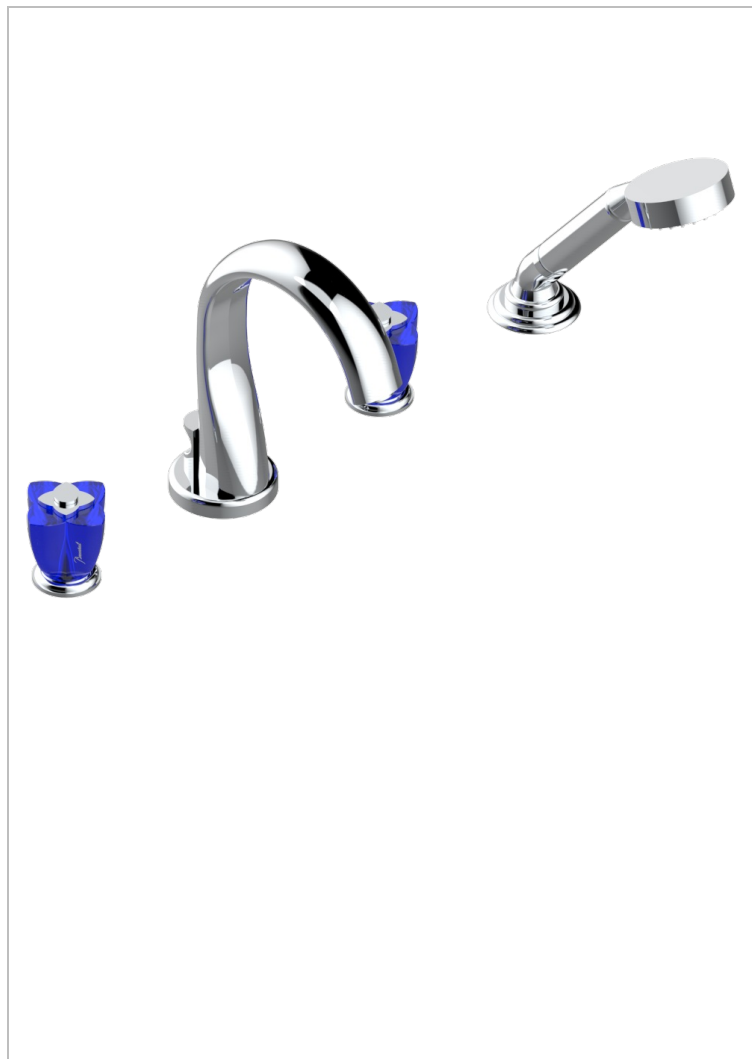

# PETALE DE CRISTAL - BLUE CRYSTAL

U6B-112B

Rim mounted 4-hole bath/shower mixer, diverter to normal spout

## CHARACTERISTIC

- ACS : 18ACCLY473
- DVGW : DW-6501CO0477
- NF : NF EN 200 - IID/A - Chrome

## TECHNICAL SPECS

- Recommandé : 3 bars (max. 5 bars) - Advised : 43,5 psi (max. 72 psi)
- Bec : 44,5 l/min à 3 bars - Douchette : 9,5 l/min à 3 bars
- Spout : 11.78 gpm at 43.5 psi - Handshower : 2.5 gpm at 43.5 psi

## AVAILABLE FINITIONS

Antique nickel - H28  
Black ceram - D30  
Blush PVD - H62  
Brass color PVD - H49  
Brown bronze color PVD - F33  
Gold color PVD - H52

Graphite PVD - H64  
Lacquered light bronze - D01  
Matt Umber PVD - H67  
Matt blush PVD - H60  
Matt brass color PVD - H50  
Matt brown bronze color PVD - F34