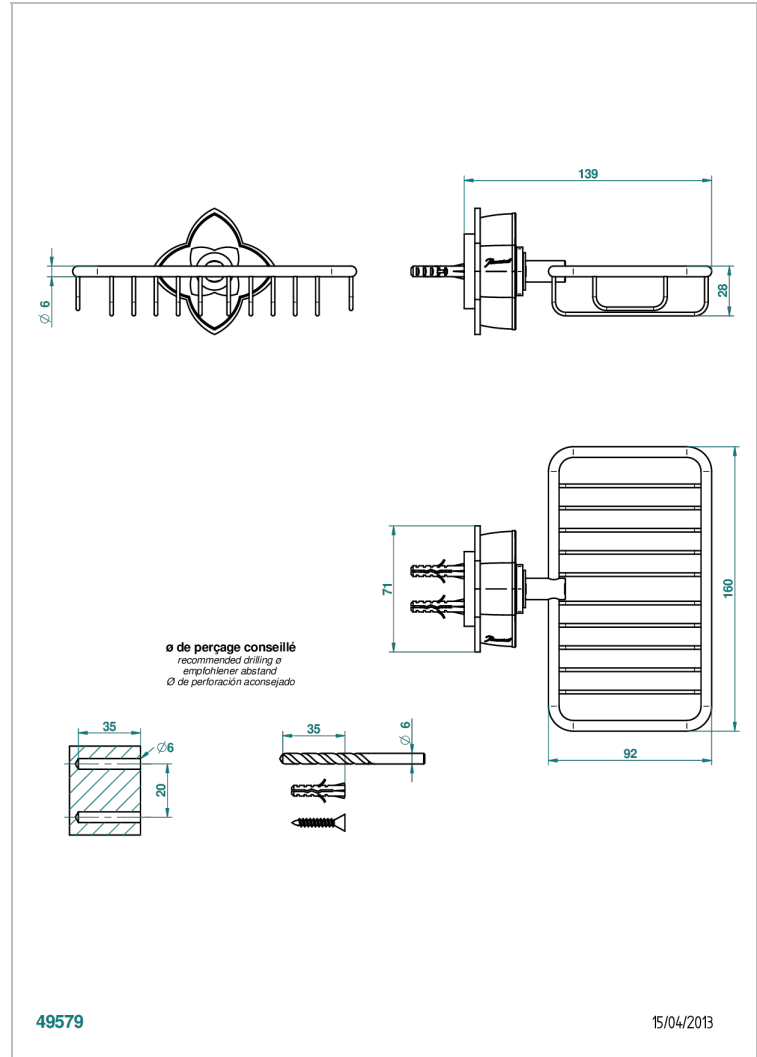

PETALE DE CRISTAL - CLEAR CRYSTAL FINE GOLD THREAD

U6E-620

Soap basket, wall mounted 6"1/4 x 3"5/8

CHARACTERISTIC

- Pétale de Cristal - Clear crystal fine gold thread
- Soap basket, wall mounted 6"1/4 x 3"5/8