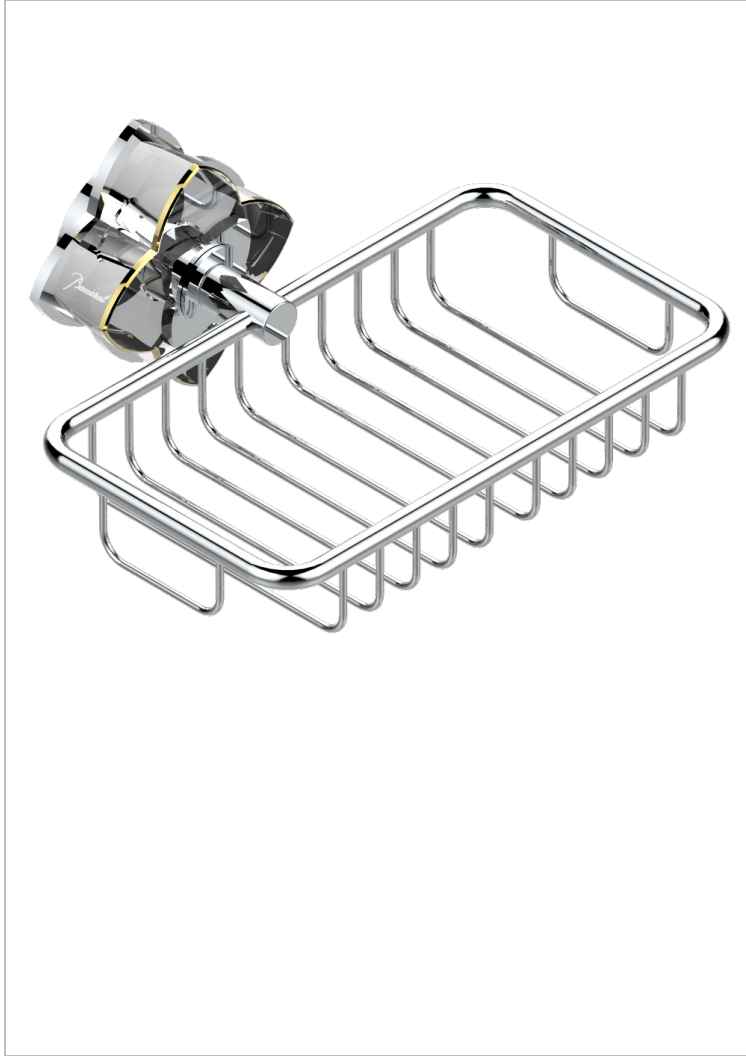

PETALE DE CRISTAL - CLEAR CRYSTAL FINE GOLD THREAD

U6E-620

Soap basket, wall mounted 6"1/4 x 3"5/8

CHARACTERISTIC

- Pétale de Cristal - Clear crystal fine gold thread
- Soap basket, wall mounted 6"1/4 x 3"5/8

AVAILABLE FINITIONS

Black ceram - D30
Blush PVD - H62
Brass color PVD - H49
Brown bronze color PVD - F33
Chrome polished - A02
Chrome polished / gold polished - G02

Copper antique matt, coated - H07
Gold color PVD - H52
Gold mat - F07
Gold polished - F01
Graphite PVD - H64
Light coated bronze - D01