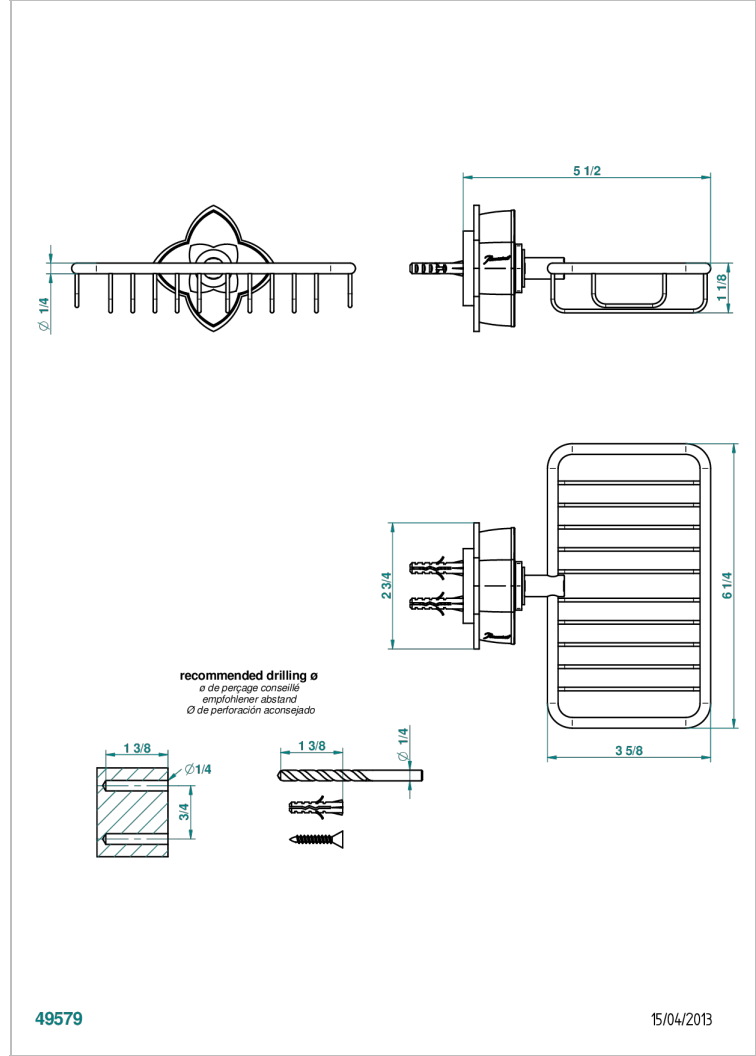

PETALE DE CRISTAL - CLEAR CRYSTAL FINE GOLD THREAD

U6E-620

Soap basket, wall mounted 6"1/4 x 3"5/8

CHARACTERISTIC

- Pétale de Cristal - Clear crystal fine gold thread
- Soap basket, wall mounted 6"1/4 x 3"5/8