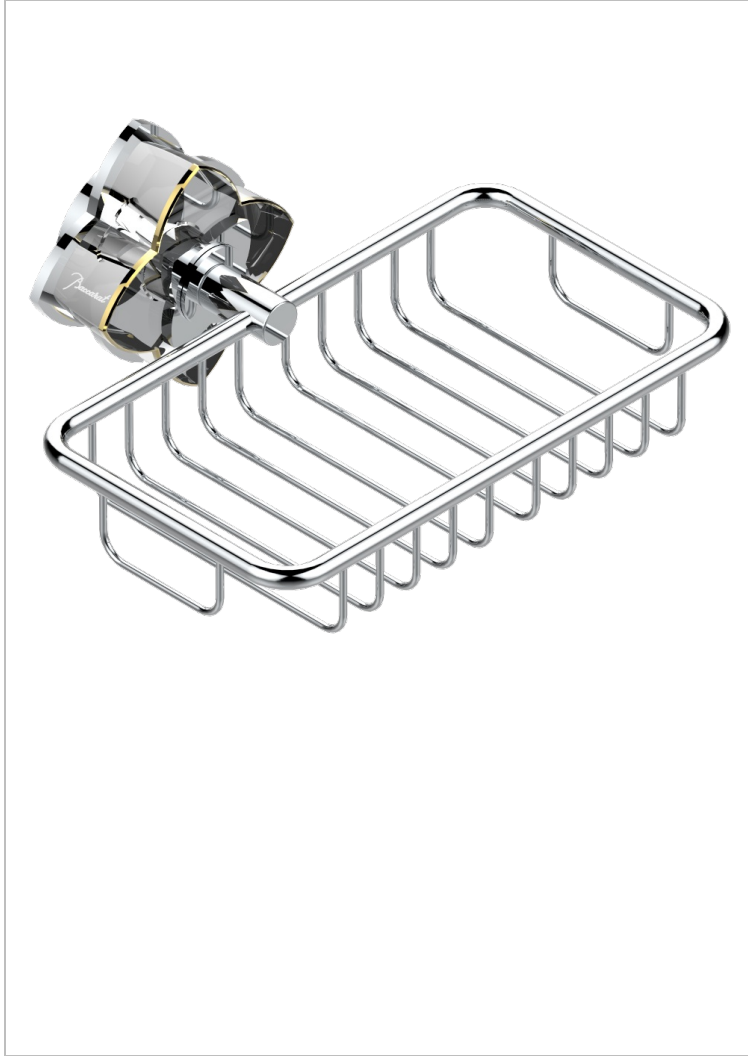

PETALE DE CRISTAL - CLEAR CRYSTAL FINE GOLD THREAD

U6E-620

Soap basket, wall mounted 6"1/4 x 3"5/8

CHARACTERISTIC

- Pétale de Cristal - Clear crystal fine gold thread
- Soap basket, wall mounted 6"1/4 x 3"5/8

AVAILABLE FINITIONS

Black ceram - D30
Blush PVD - H62
Brass color PVD - H49
Brown bronze color PVD - F33
Chrome polished - A02
Chrome polished / gold polished - G02

Copper antique matt, coated - H07
Gold color PVD - H52
Gold mat - F07
Gold polished - F01
Graphite PVD - H64
Light coated bronze - D01