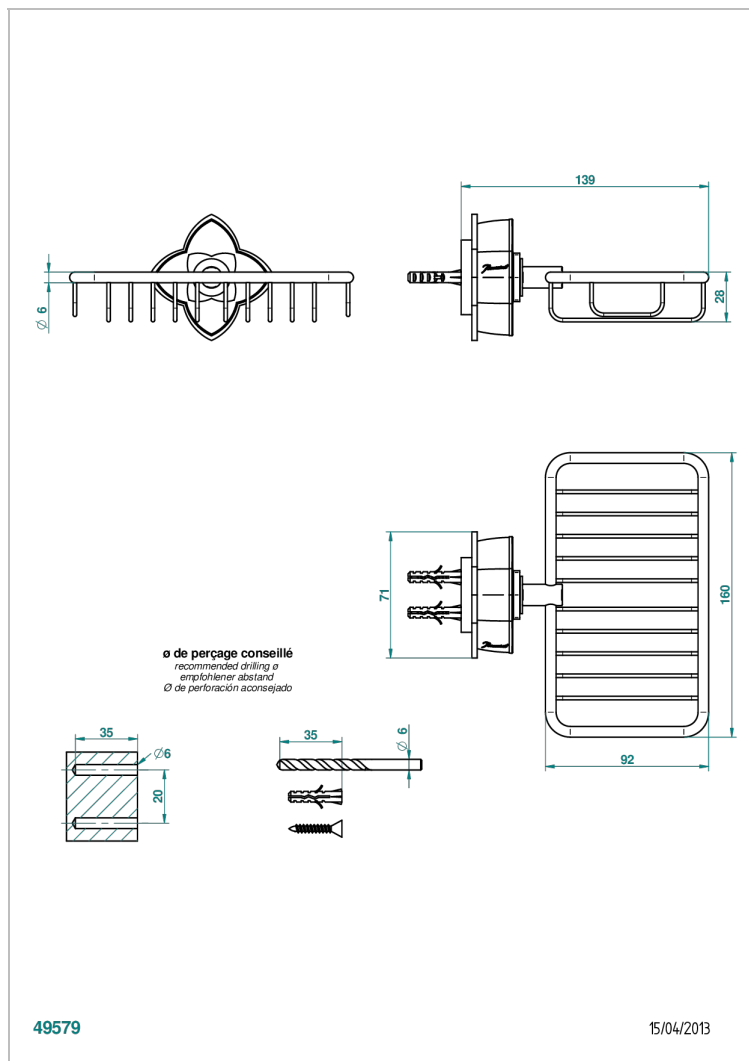

PETALE DE CRISTAL - CLEAR CRYSTAL FINE GOLD THREAD

U6E-620

Net soap dish with flange, 160 x 95 mm

CHARACTERISTIC

- Pétale de Cristal - Clear crystal fine gold thread
- Net soap dish with flange, 160 x 95 mm