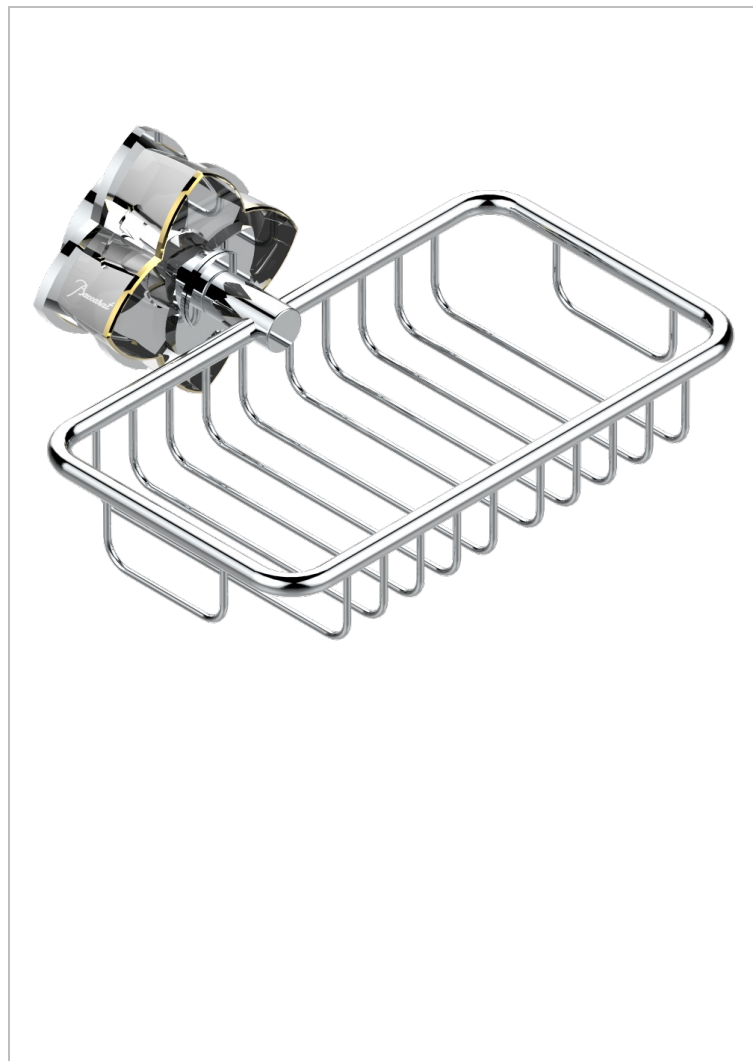

PETALE DE CRISTAL - CLEAR CRYSTAL FINE GOLD THREAD

U6E-620

Net soap dish with flange, 160 x 95 mm

CHARACTERISTIC

- Pétale de Cristal - Clear crystal fine gold thread
- Net soap dish with flange, 160 x 95 mm

AVAILABLE FINITIONS

Antique nickel - H28
Black ceram - D30
Blush PVD - H62
Brass color PVD - H49
Brown bronze color PVD - F33
Gold color PVD - H52

Graphite PVD - H64
Lacquered light bronze - D01
Matt Umber PVD - H67
Matt blush PVD - H60
Matt brass color PVD - H50
Matt brown bronze color PVD - F34