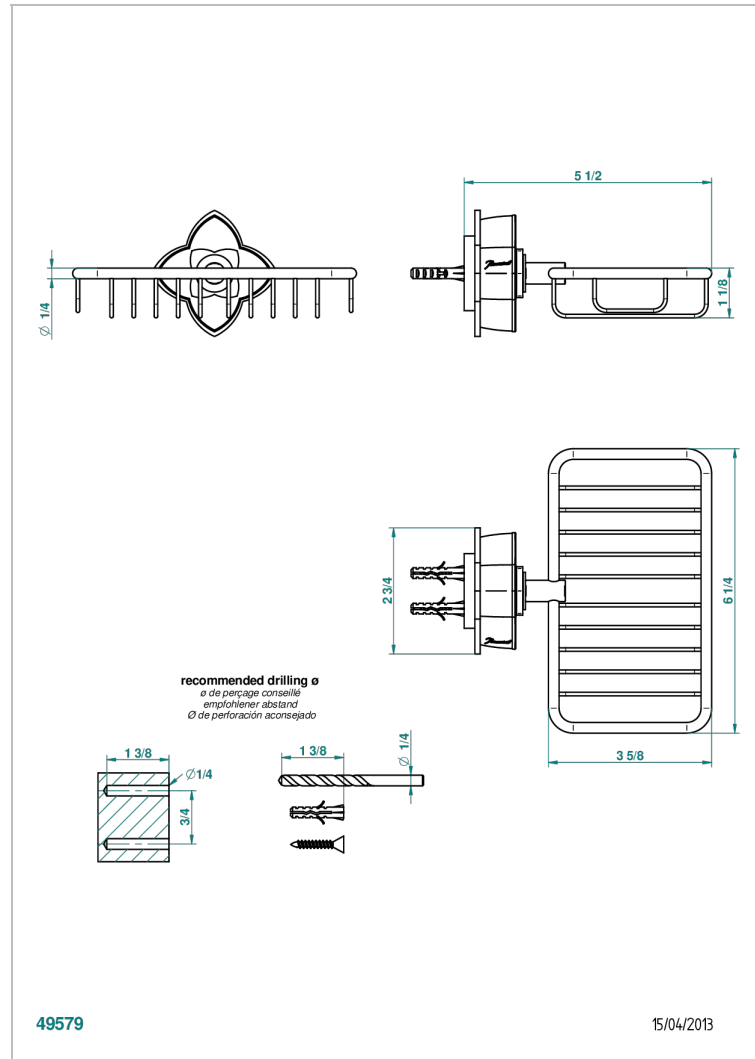

PETALE DE CRISTAL - CLEAR CRYSTAL FINE GOLD THREAD

U6E-620

Net soap dish with flange, 160 x 95 mm

CHARACTERISTIC

- Pétale de Cristal - Clear crystal fine gold thread
- Net soap dish with flange, 160 x 95 mm