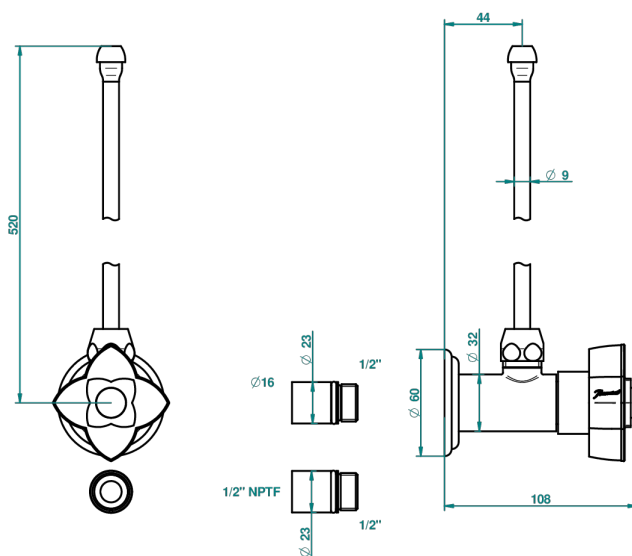

PETALE DE CRISTAL CLAIR LISERE DORE

U6E-181/SLA

THG[®]
PARIS

Angle valve with 3/8 supply lavatory quick adaptor set

49568

02/04/2013

CARACTERÍSTICAS

- Pétale de Cristal clair liseré doré
- Angle valve with 3/8 supply lavatory quick adaptor set