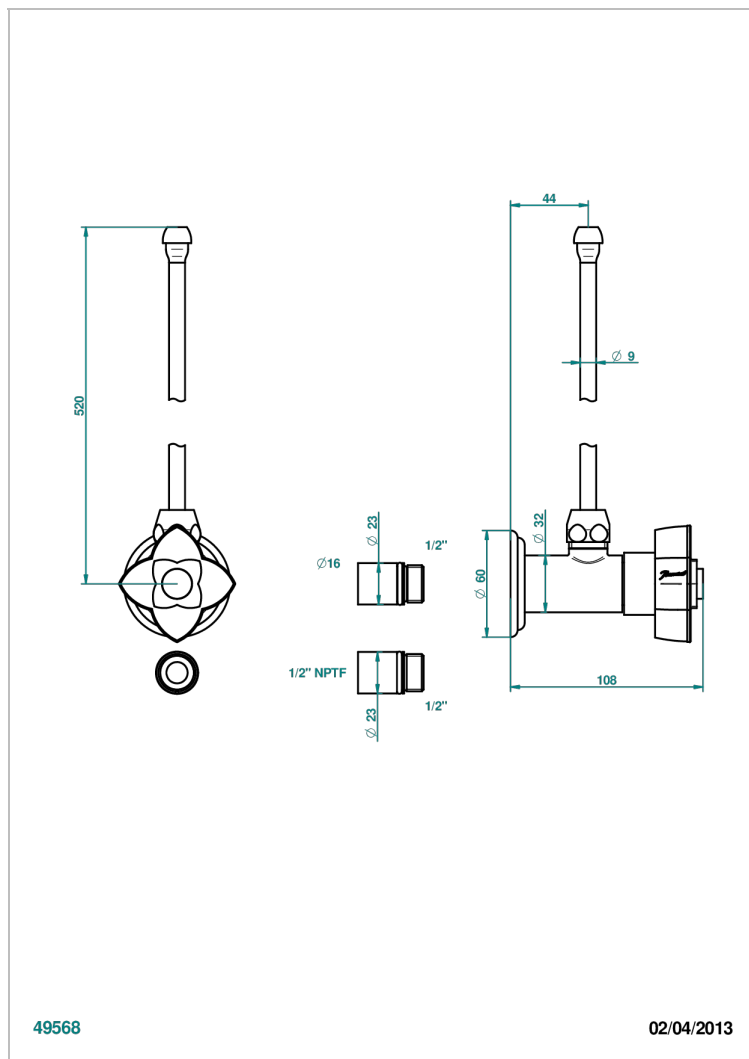

# PETALE DE CRISTAL - CLEAR CRYSTAL FINE GOLD THREAD

U6E-181/SLA

Angle supply valve with 3/8" adaptor set

## CHARACTERISTIC

- Pétale de Cristal - Clear crystal fine gold thread
- Angle supply valve with 3/8" adaptor set