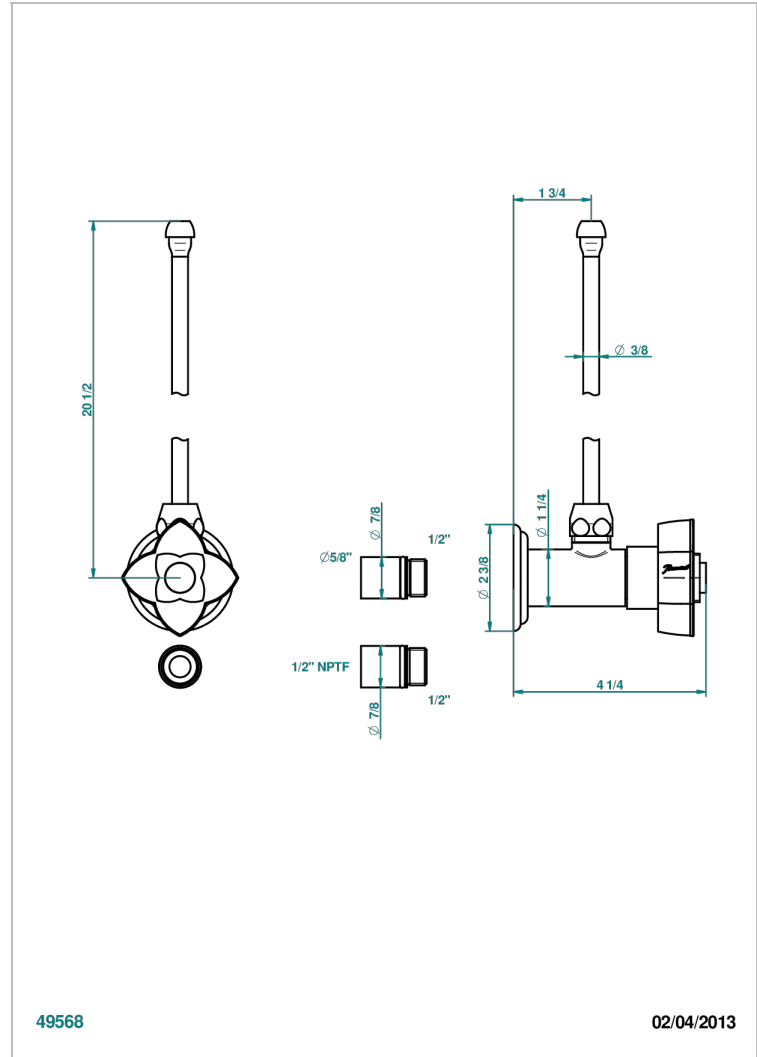

# PETALE DE CRISTAL CLAIR LISERE DORE

U6E-181/SLA

Angle valve with 3/8 supply lavatory quick adaptor set

THG<sup>®</sup>  
PARIS

## CARACTERÍSTICAS

- Pétale de Cristal clair liseré doré
- Angle valve with 3/8 supply lavatory quick adaptor set