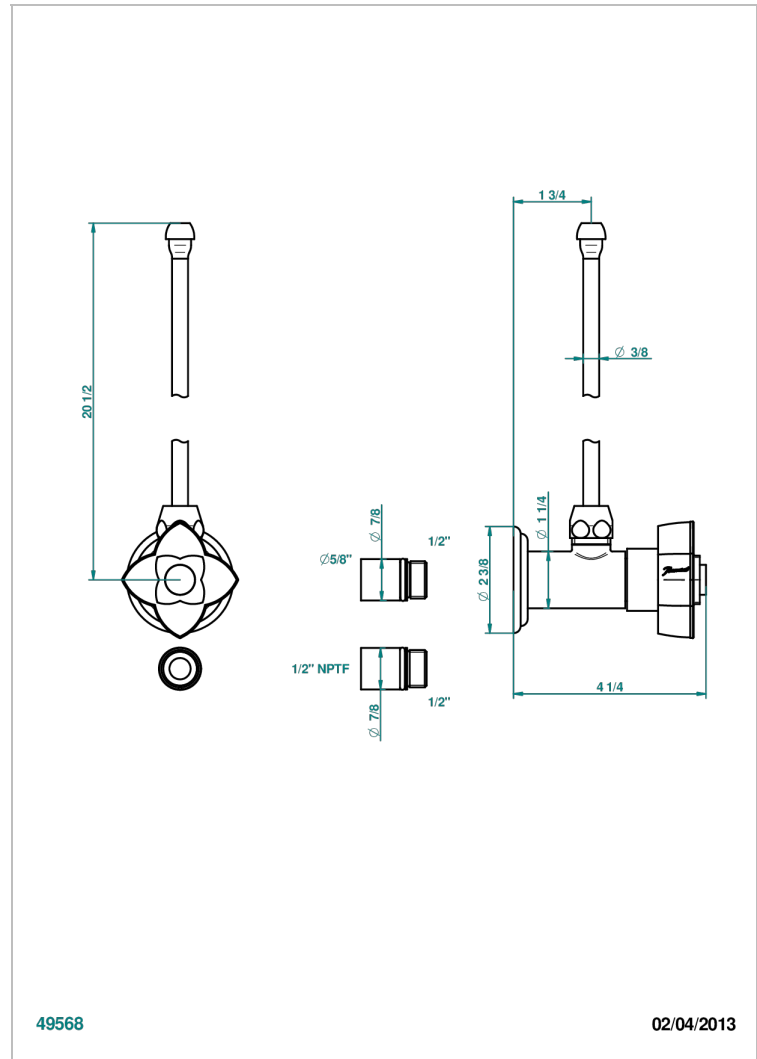

# PETALE DE CRISTAL - CLEAR CRYSTAL FINE GOLD THREAD

THG<sup>®</sup>  
PARIS

U6E-181/SLA

Angle supply valve with 3/8" adaptor set

49568

02/04/2013

## CHARACTERISTIC

- Pétale de Cristal - Clear crystal fine gold thread
- Angle supply valve with 3/8" adaptor set