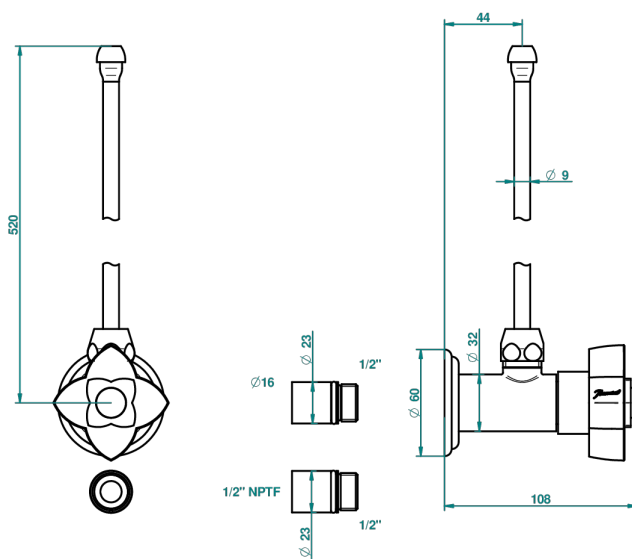

# PETALE DE CRISTAL - CRISTAL NEGRO

U6D-181/SLA

THG<sup>®</sup>  
PARIS

Angle valve with 3/8 supply lavatory quick adaptor set

49567

02/04/2013

## CARACTERÍSTICAS

- Pétale de Cristal - cristal negro
- Angle valve with 3/8 supply lavatory quick adaptor set